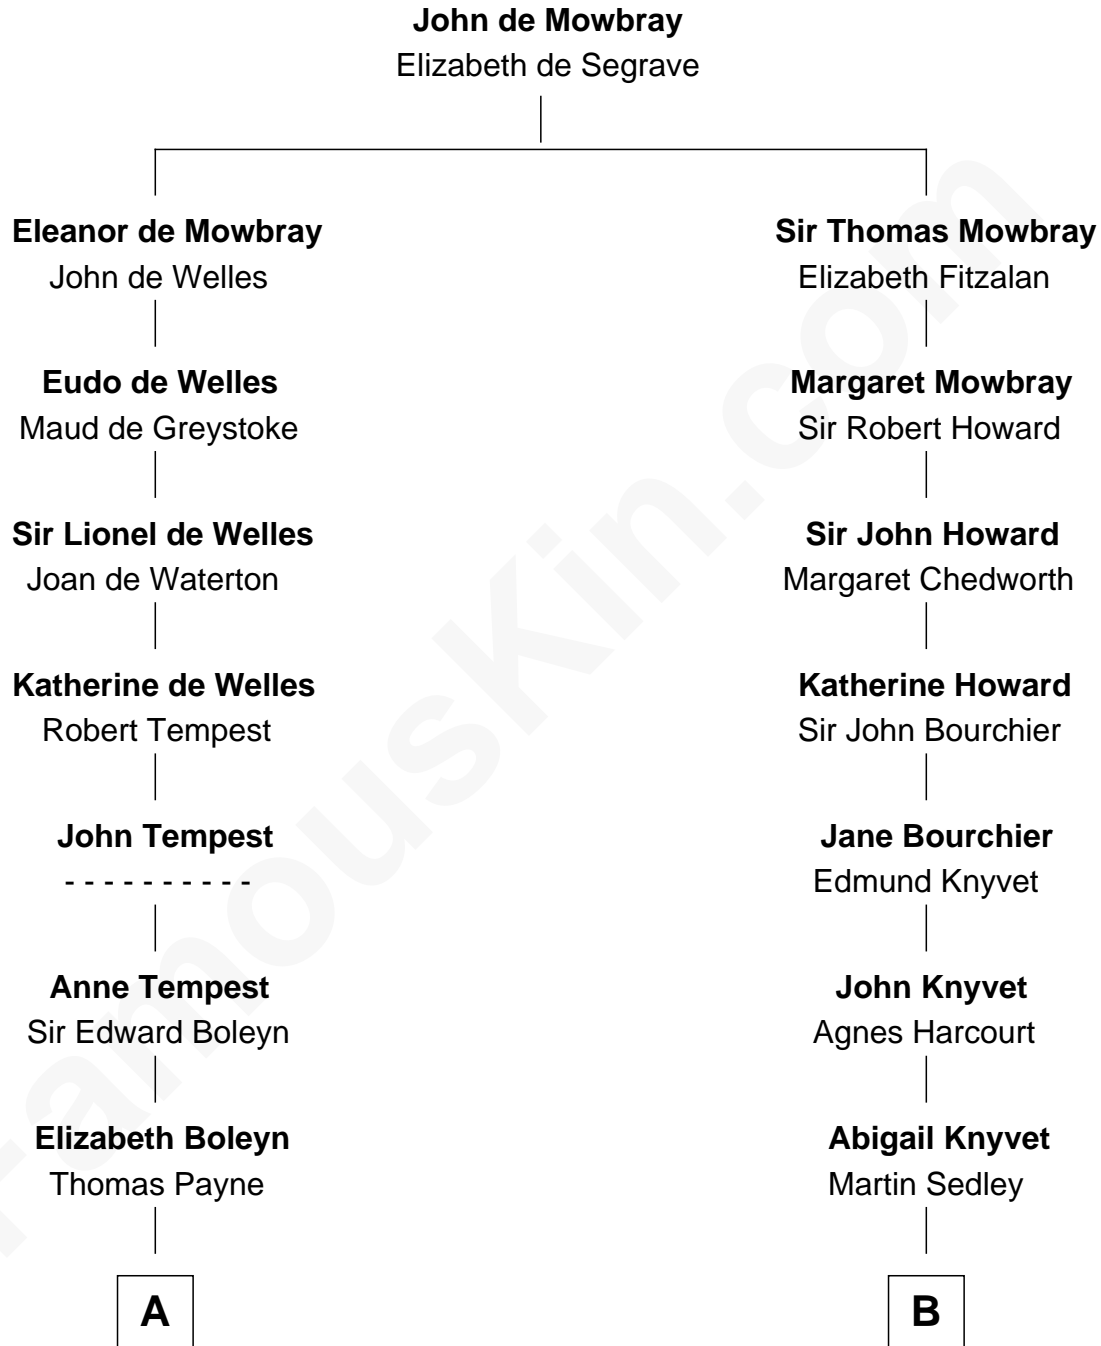

## Relationship Chart of

### William Floyd

*Signer of the Declaration of Independence*

14th cousin 6 times removed of

**Carly Fiorina**

*CEO of Hewlett-Packard*

**C**

**John Walker Weber**

Maude Graves