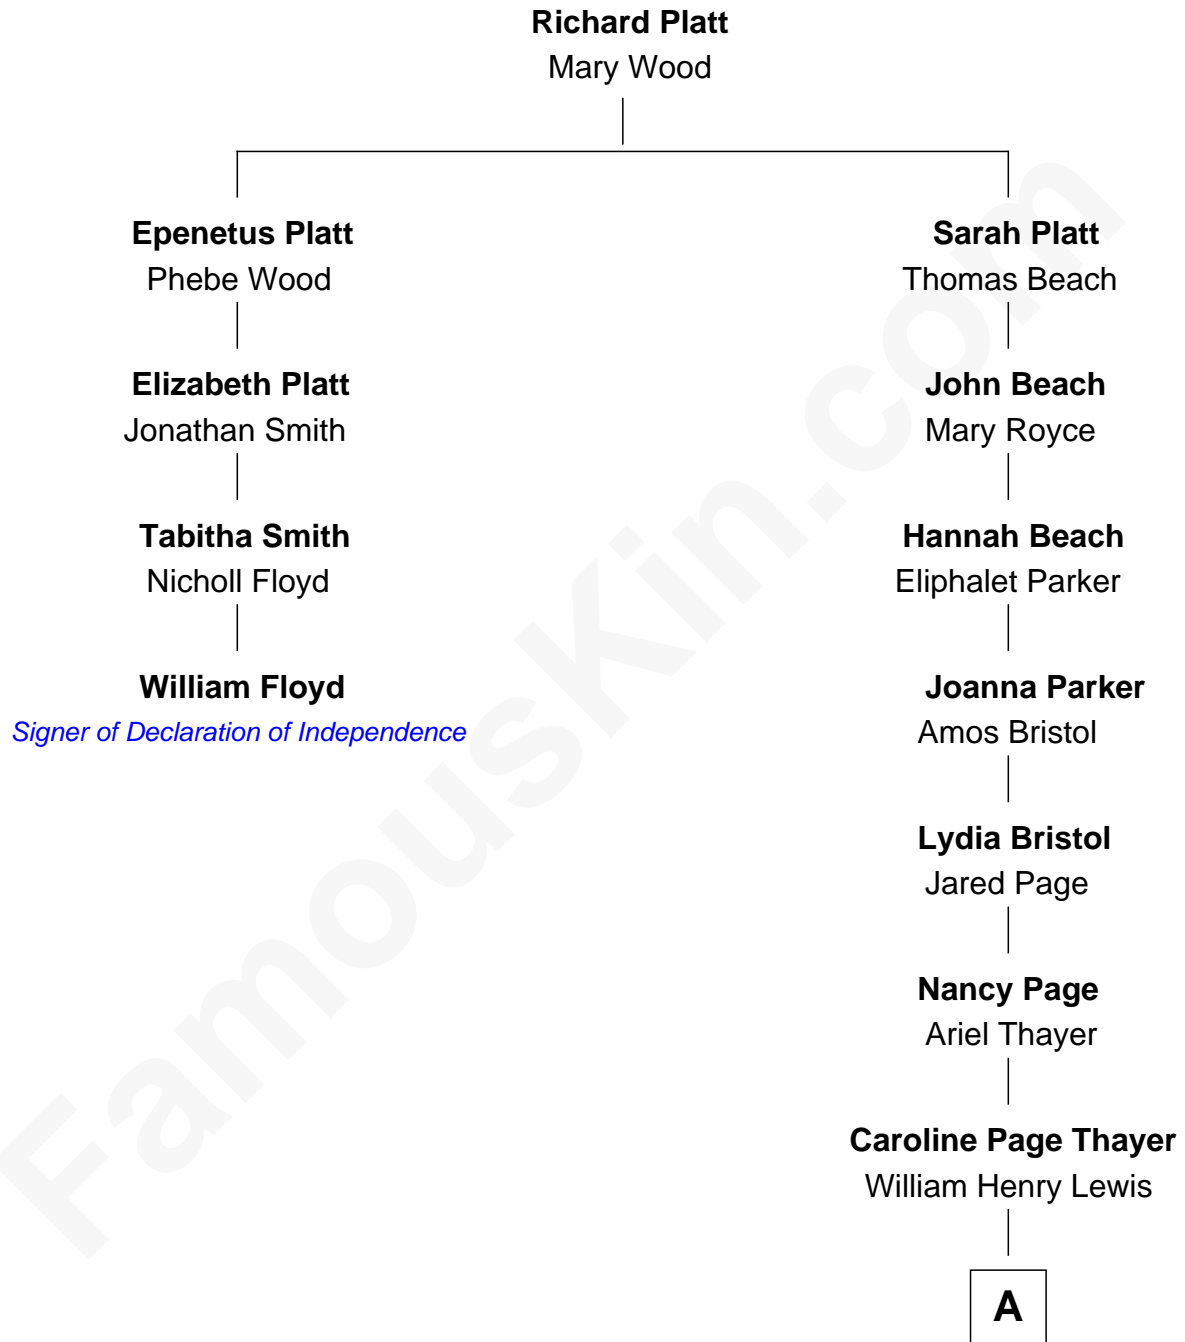

FamousKin.com

Relationship Chart of

William Floyd

Signer of the Declaration of Independence

3rd cousin 7 times removed of

David Hyde Pierce

Stage, TV, and Movie Actor

A

—
Mary Annie Lewis

George W. Hyde

—
Helen E. Hyde

Arthur J. Pierce

—
George Hyde Pierce

Laura Marie Hughes

—
David Hyde Pierce

Stage, TV, and Movie Actor