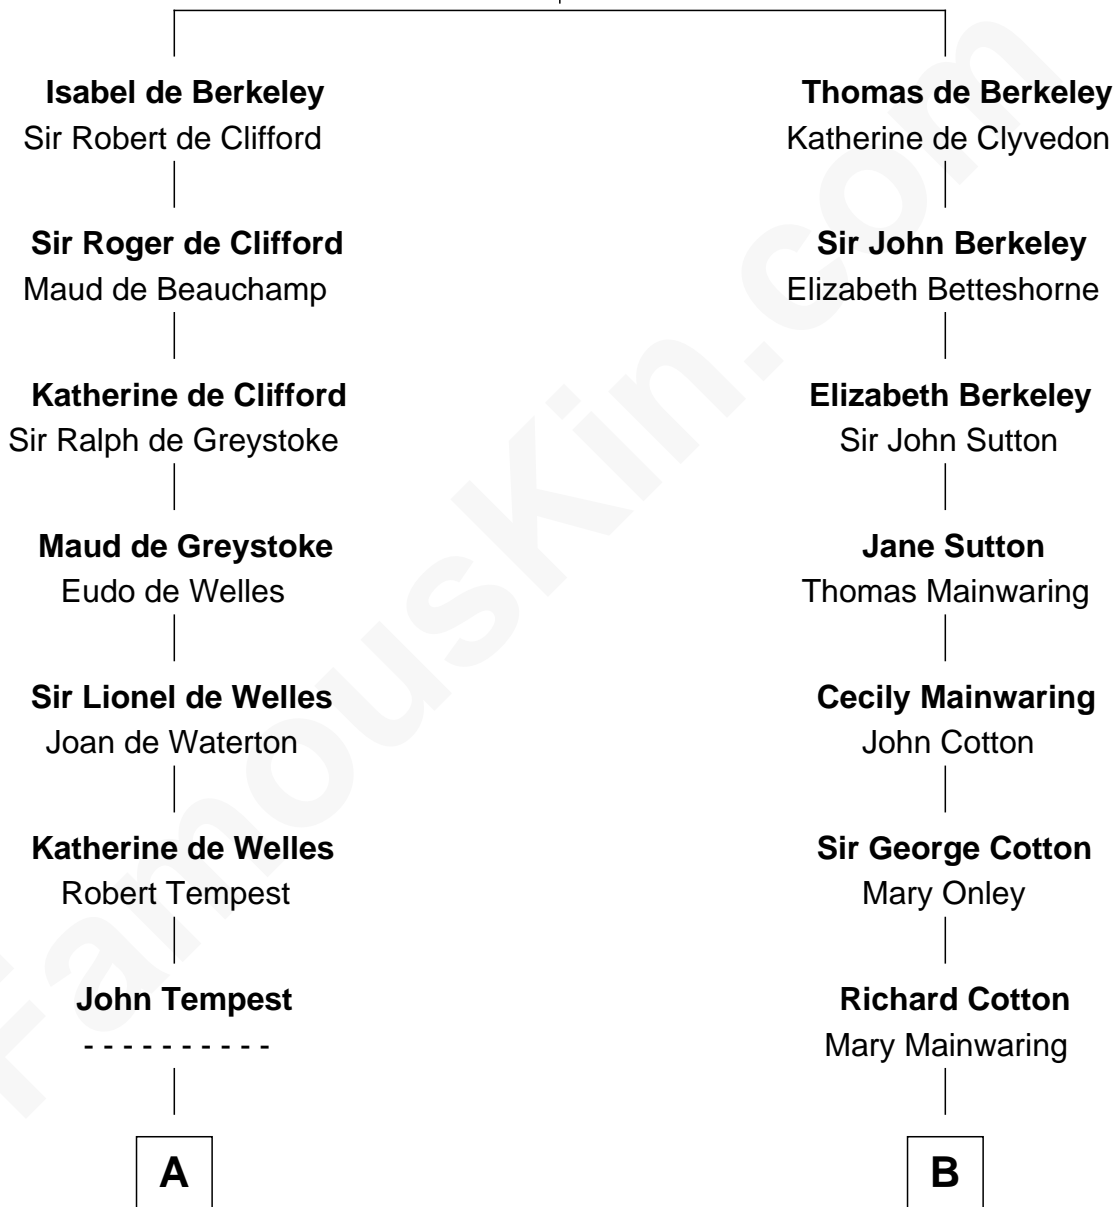

## Relationship Chart of

### William Floyd

Signer of the Declaration of Independence

16th cousin 2 times removed of

**Illeana Douglas**

TV and Movie Actress

**Sir Maurice de Berkeley**

Eve la Zouche

**C**

**Gregory Hesselberg**

Joan Georgescu

**Illeana Douglas**

*TV and Movie Actress*

FamousKin.com

Illeana Douglas photo by [Lan Bui](#) (CC BY-SA 2.0)