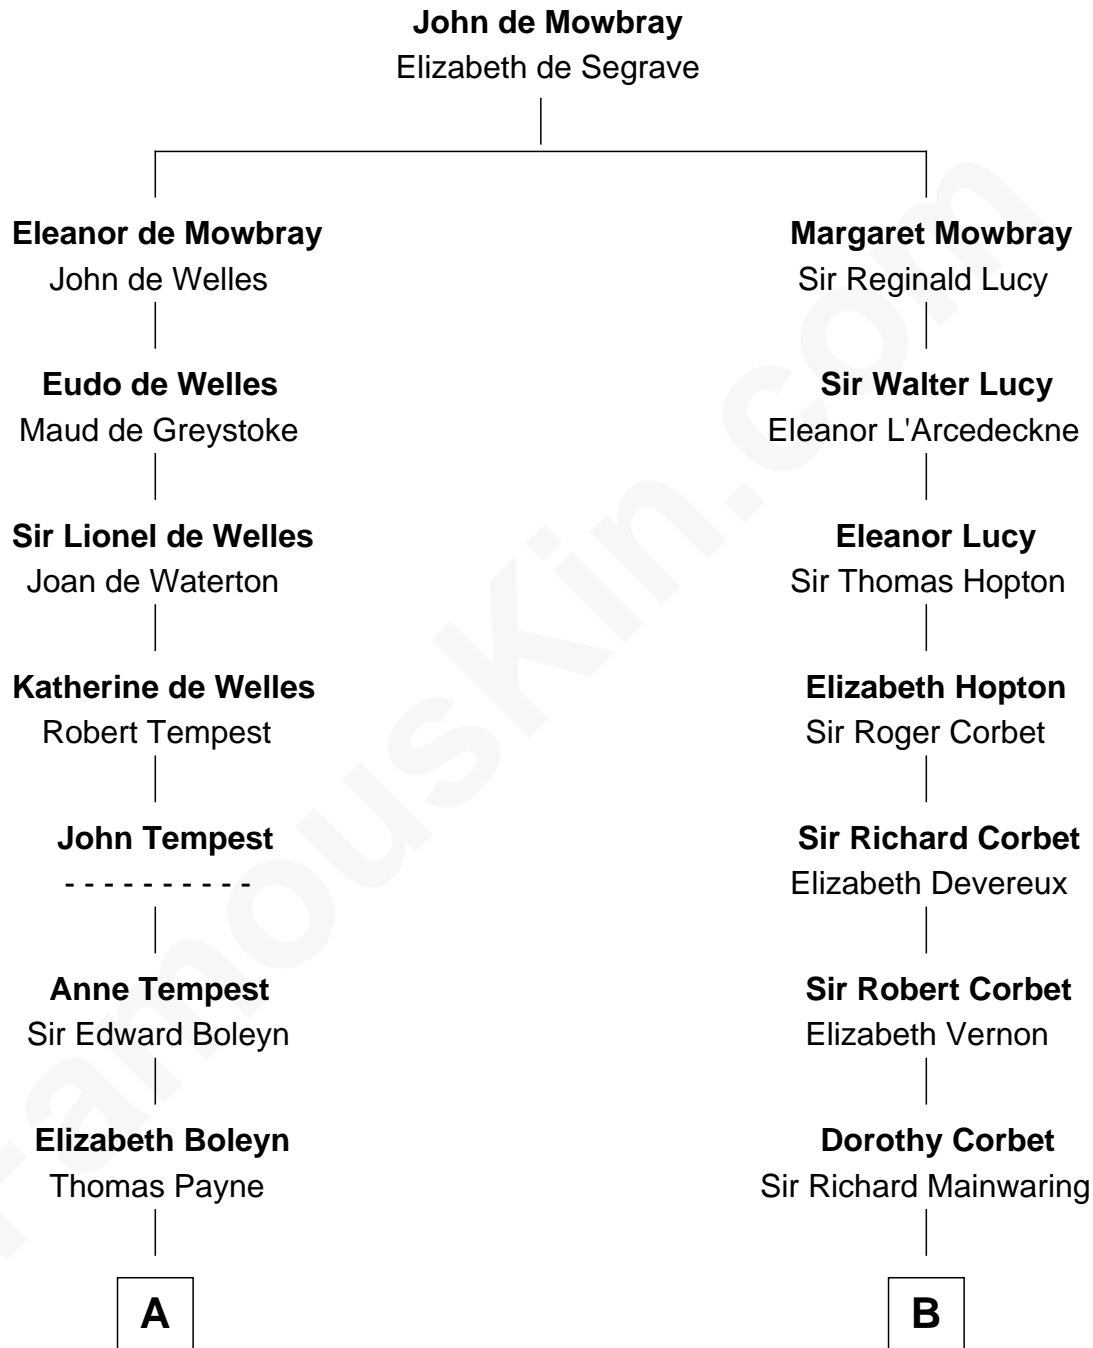

FamousKin.com

Relationship Chart of

William Floyd

Signer of the Declaration of Independence

14th cousin 6 times removed of

Illeana Douglas

TV and Movie Actress

C

Lena Priscilla Shackelford
Edouard Gregory Hesselberg

Melvyn Edouard Hesselberg
Rosalind Hightower

Gregory Hesselberg
Joan Georgescu

Illeana Douglas
TV and Movie Actress