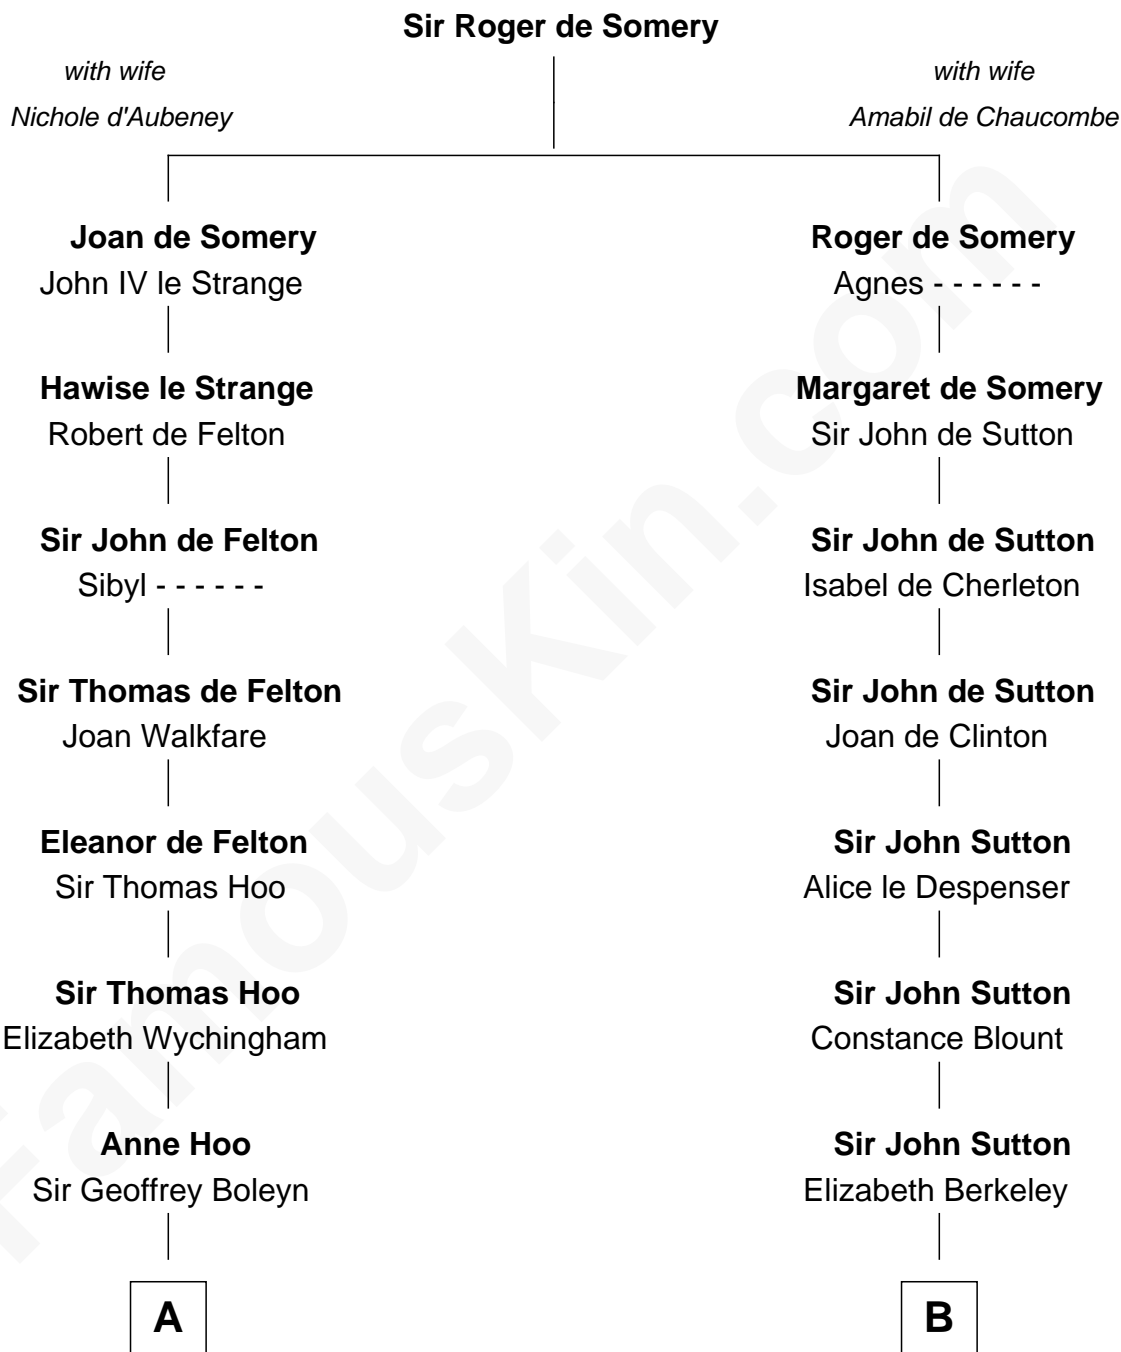

FamousKin.com

Relationship Chart of

William Floyd

Signer of the Declaration of Independence

17th cousin 3 times removed of

Melvyn Douglas
Movie Actor

C

Erskine Douglas

Sophia Garrett

Emma Jane Douglas

Col. George Taliaferro Shackelford

Lena Priscilla Shackelford

Edouard Gregory Hesselberg

Melvyn Douglas

Movie Actor

FamousKin.com