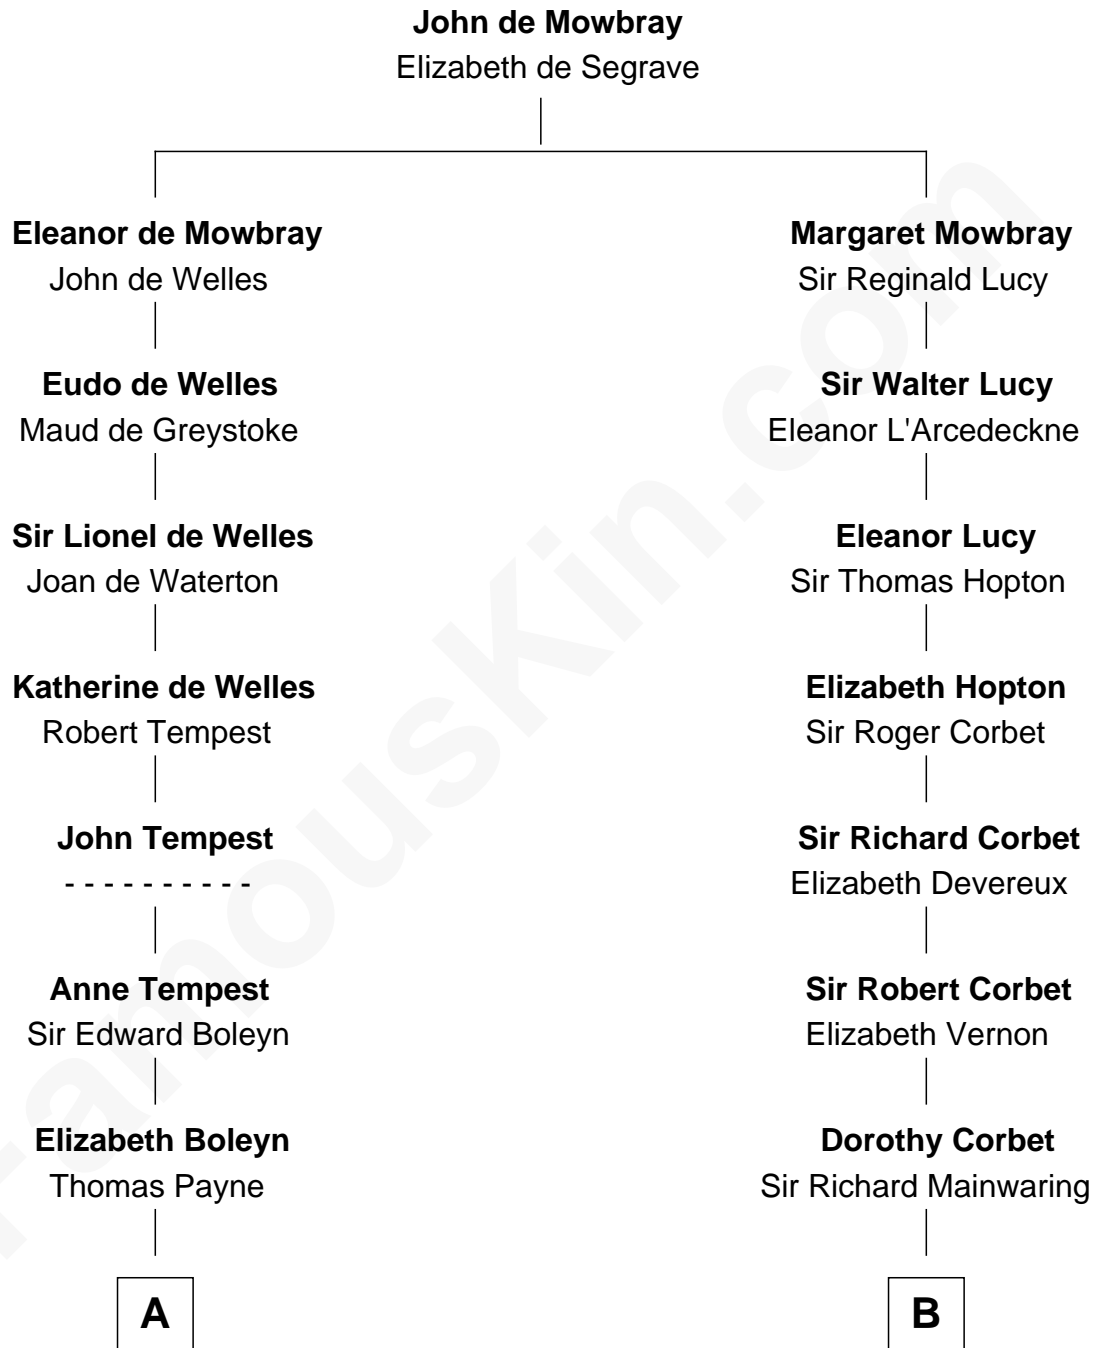

FamousKin.com

Relationship Chart of

William Floyd

Signer of the Declaration of Independence

14th cousin 4 times removed of

Melvyn Douglas
Movie Actor

C

Lena Priscilla Shackelford
Edouard Gregory Hesselberg