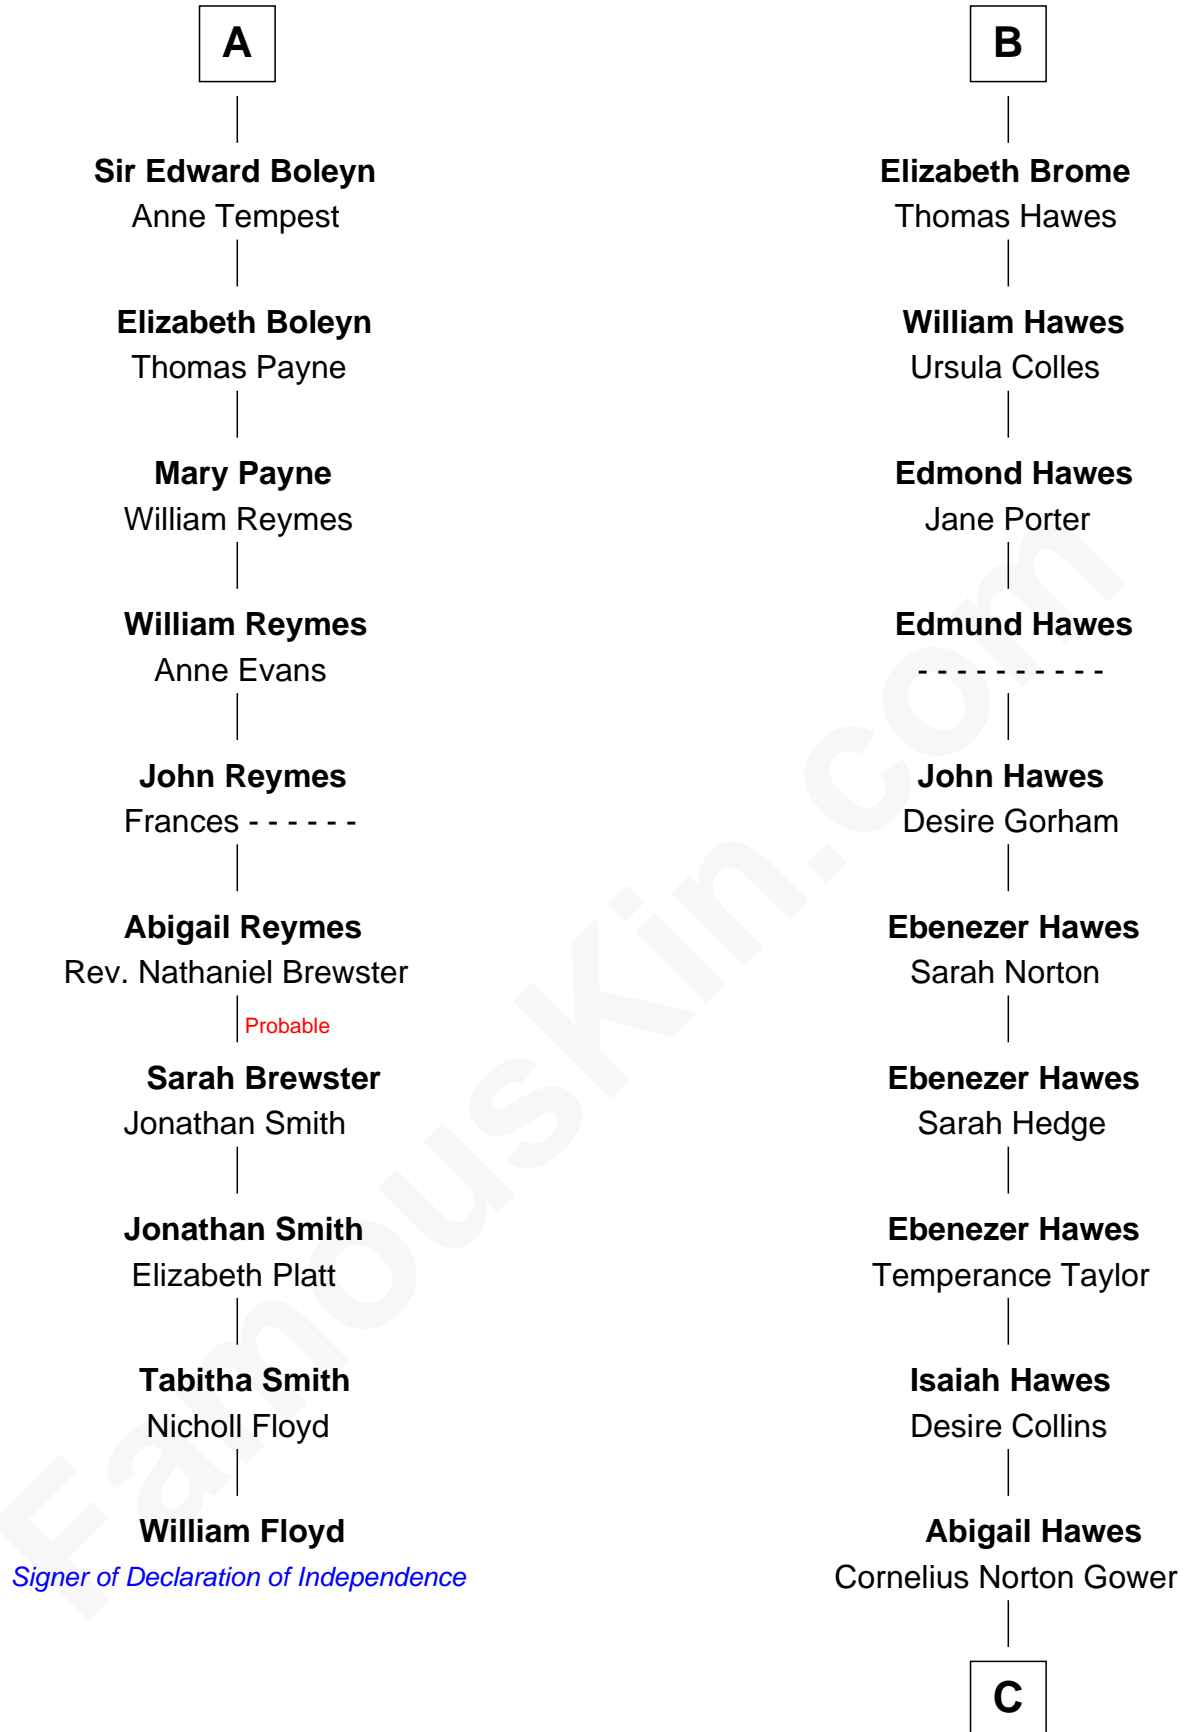

FamousKin.com

Relationship Chart of

William Floyd

Signer of the Declaration of Independence

16th cousin 5 times removed of

Sarah Palin

9th Governor of Alaska

Sir Robert de Ros

Isabel de Aubeney

C

—
Arthur Collins Gower

Mary Schmolz

—
James Carl Gower

Cora Godfrey Strong

—
Helen Louise Gower

Clement James Sheeran

—
Sarah Sheeran

Charles Richard Heath

—
Sarah Palin

9th Governor of Alaska

FamousKin.com