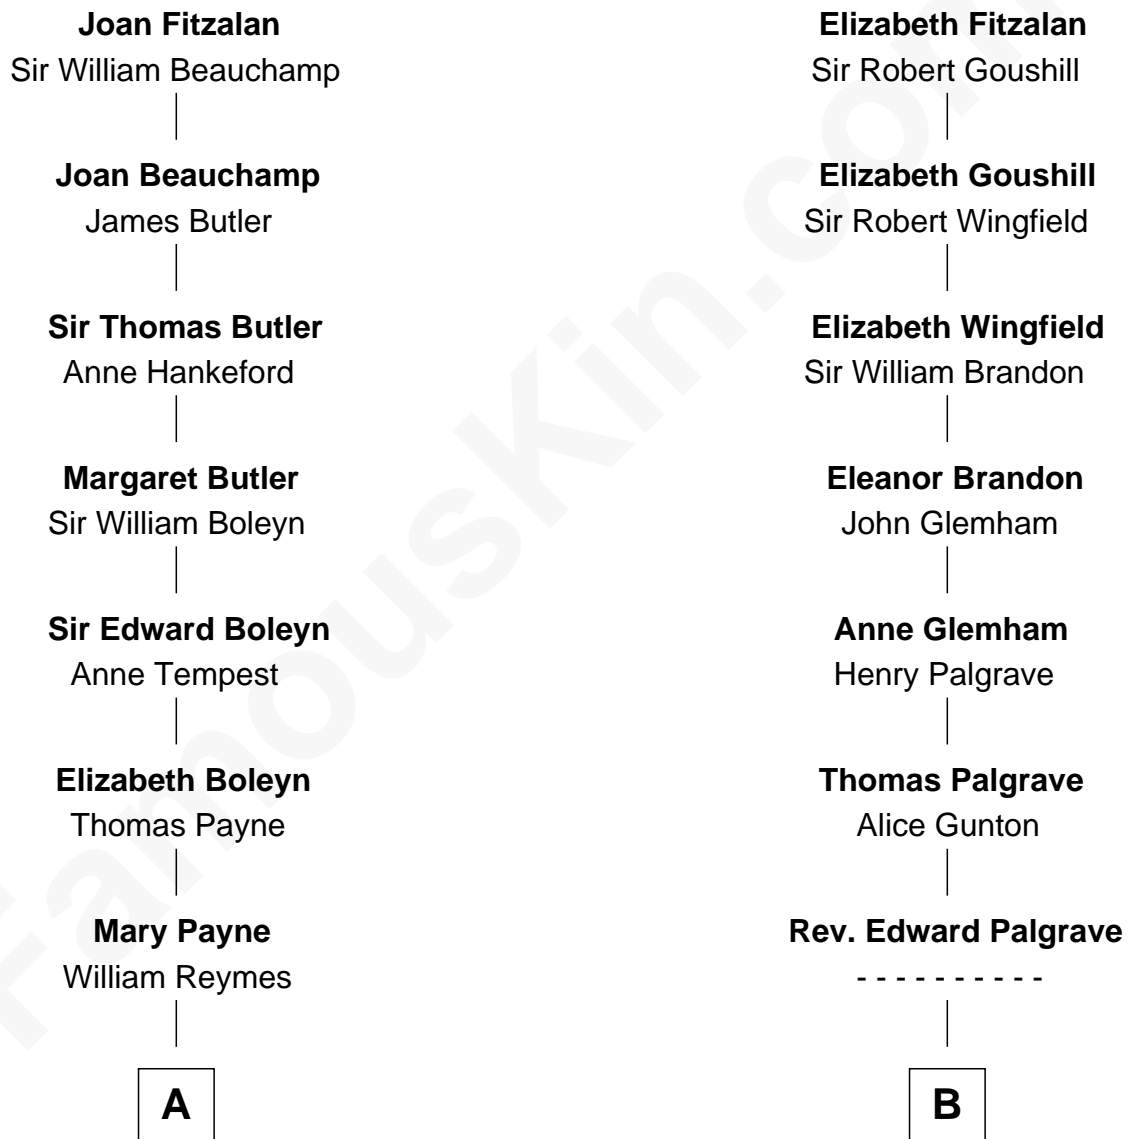

FamousKin.com

Relationship Chart of

William Floyd

Signer of the Declaration of Independence

13th cousin 7 times removed of

Sarah Palin

9th Governor of Alaska

Sir Richard Fitzalan

Elizabeth de Bohun

C

Charles R. Heath
Alice Adeline Oriel

Charles Francis Heath
Nellie Marie Brandt

Charles Richard Heath
Sarah Sheeran

Sarah Palin
9th Governor of Alaska

FamousKin.com