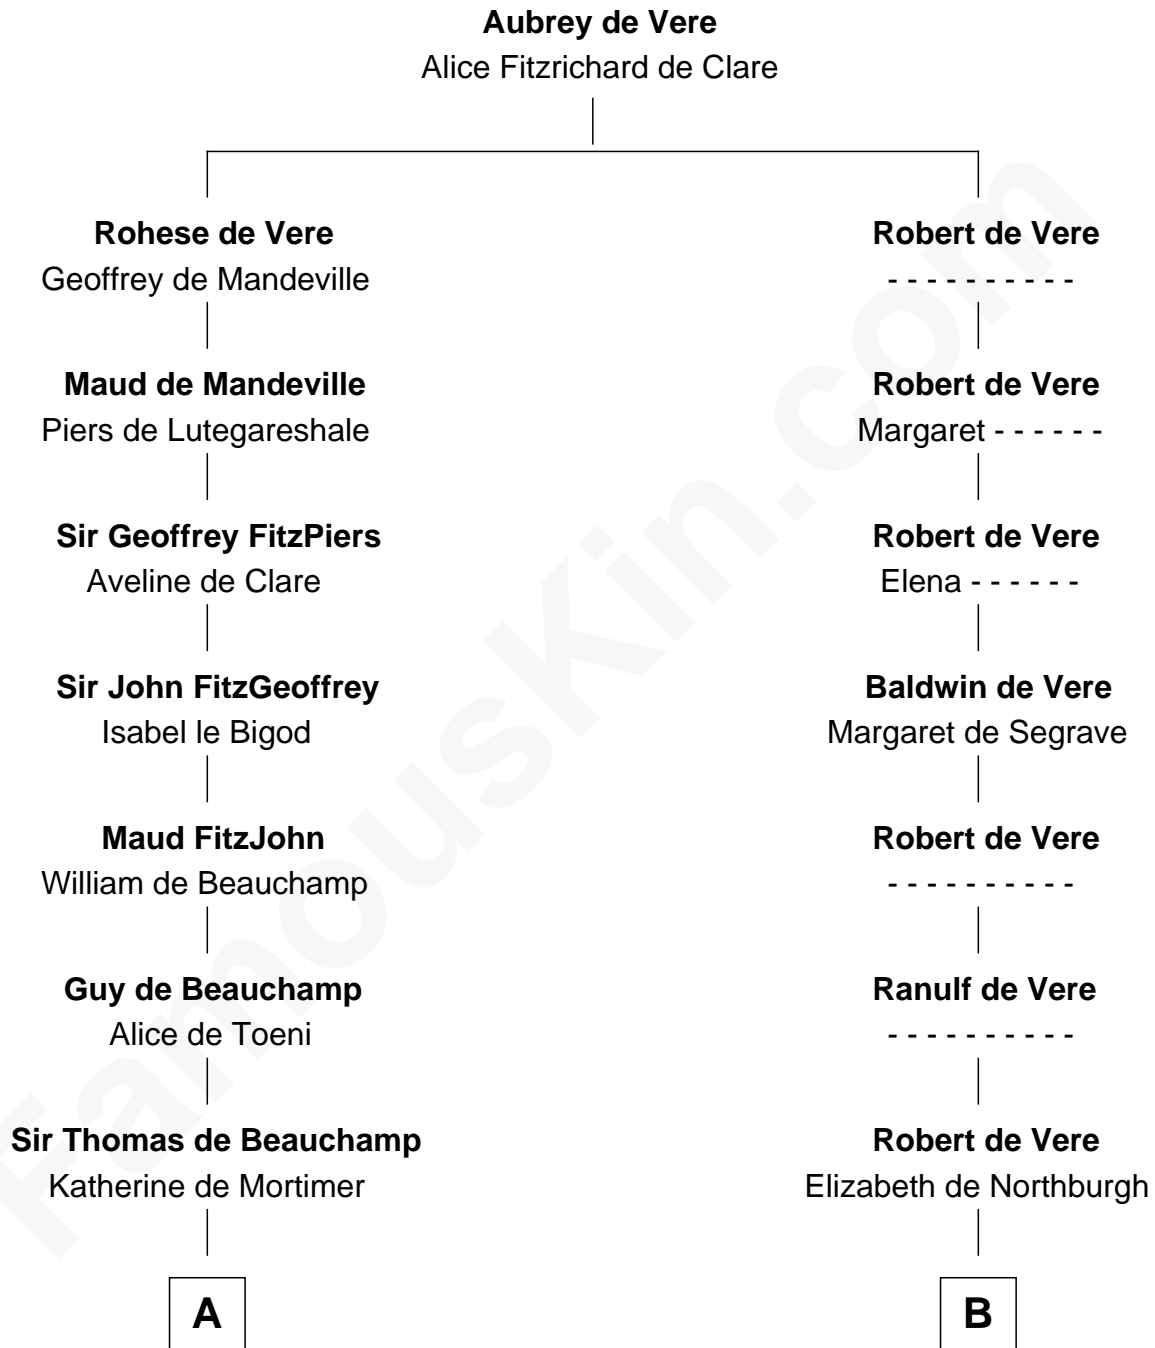

FamousKin.com

Relationship Chart of

William Floyd

Signer of the Declaration of Independence

19th cousin 1 time removed of

Thomas Jefferson

3rd U.S. President and Signer of the Declaration of Independence

C

Sarah Brewster
Jonathan Smith

Jonathan Smith
Elizabeth Platt

Tabitha Smith
Nicholl Floyd

William Floyd
Signer of Declaration of Independence

D

Isham Randolph
Jane Rogers

Jane Randolph
Peter Jefferson

Thomas Jefferson
3rd U.S. President