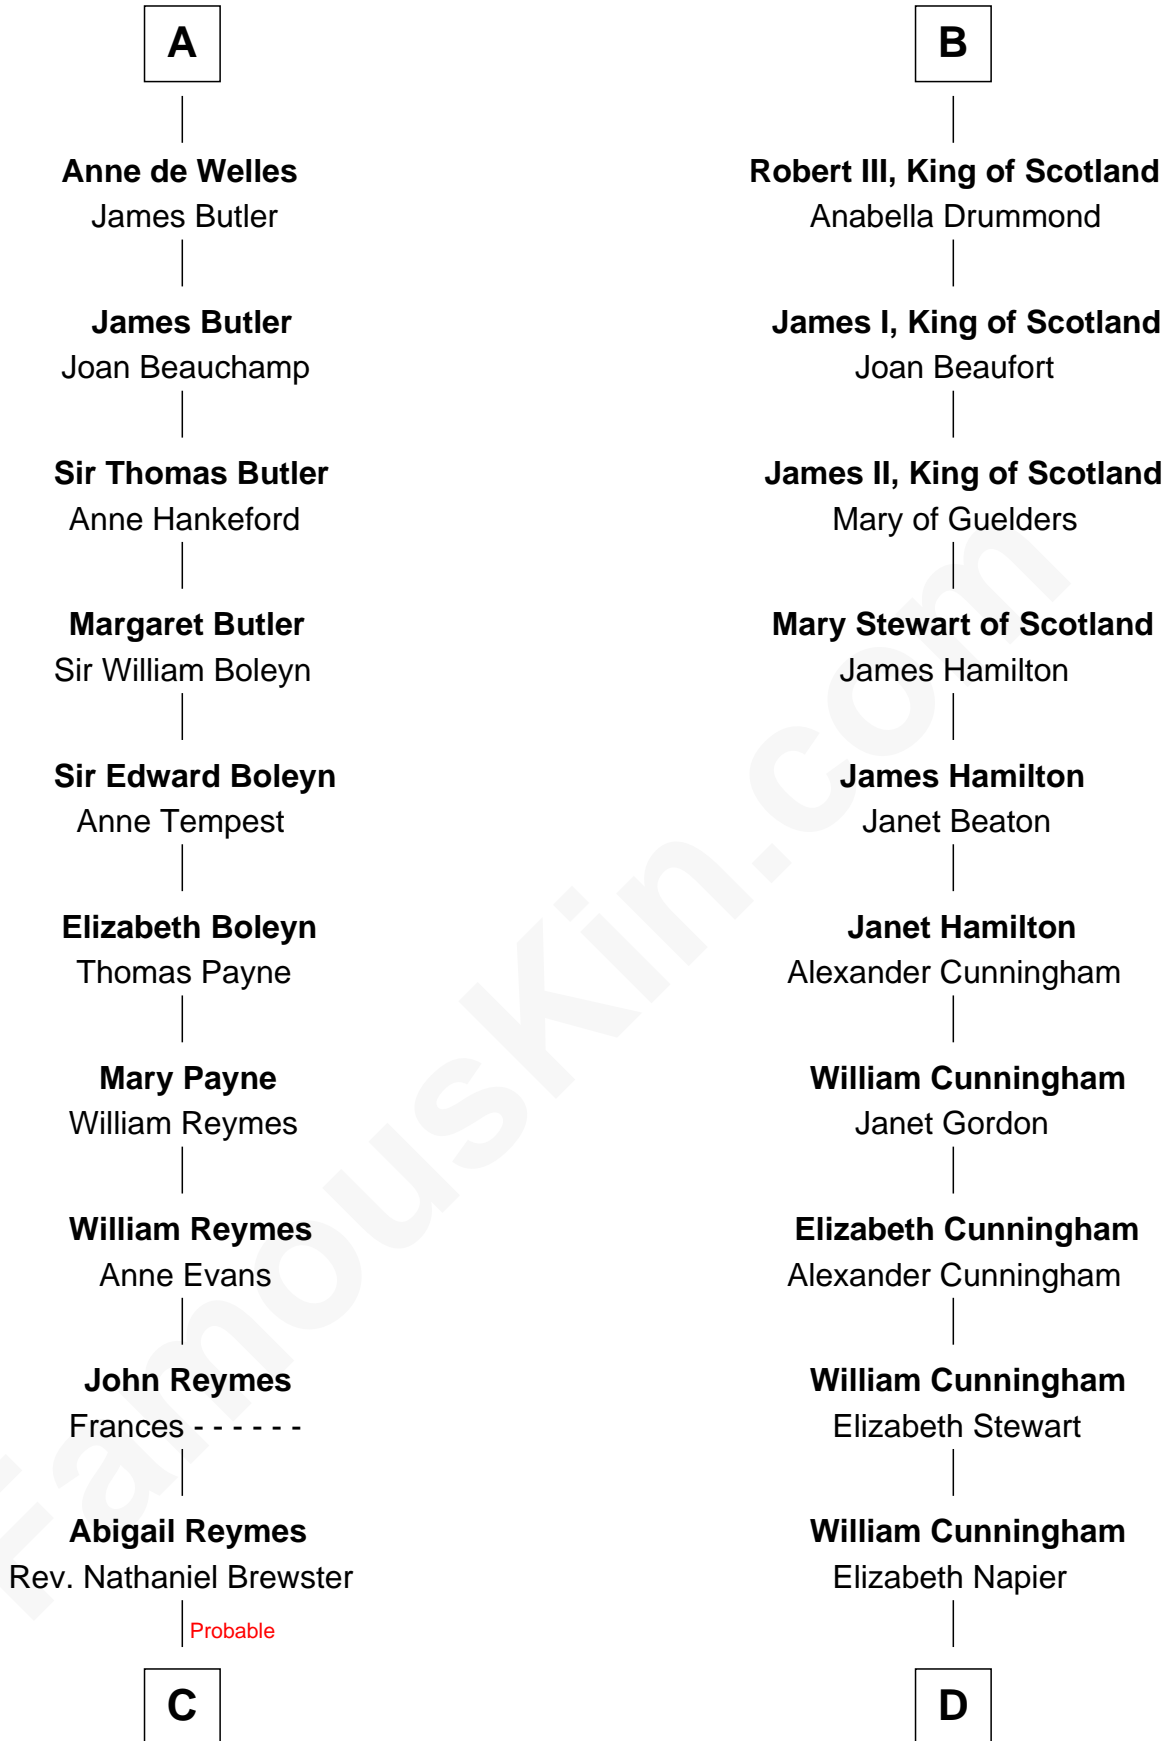

## Relationship Chart of

### William Floyd

*Signer of the Declaration of Independence*

20th cousin 1 time removed of

### Alexander Hamilton

*1st U.S. Secretary of the Treasury*

**C**

**Sarah Brewster**  
Jonathan Smith

**Jonathan Smith**  
Elizabeth Platt

**Tabitha Smith**  
Nicholl Floyd

**William Floyd**

*Signer of Declaration of Independence*