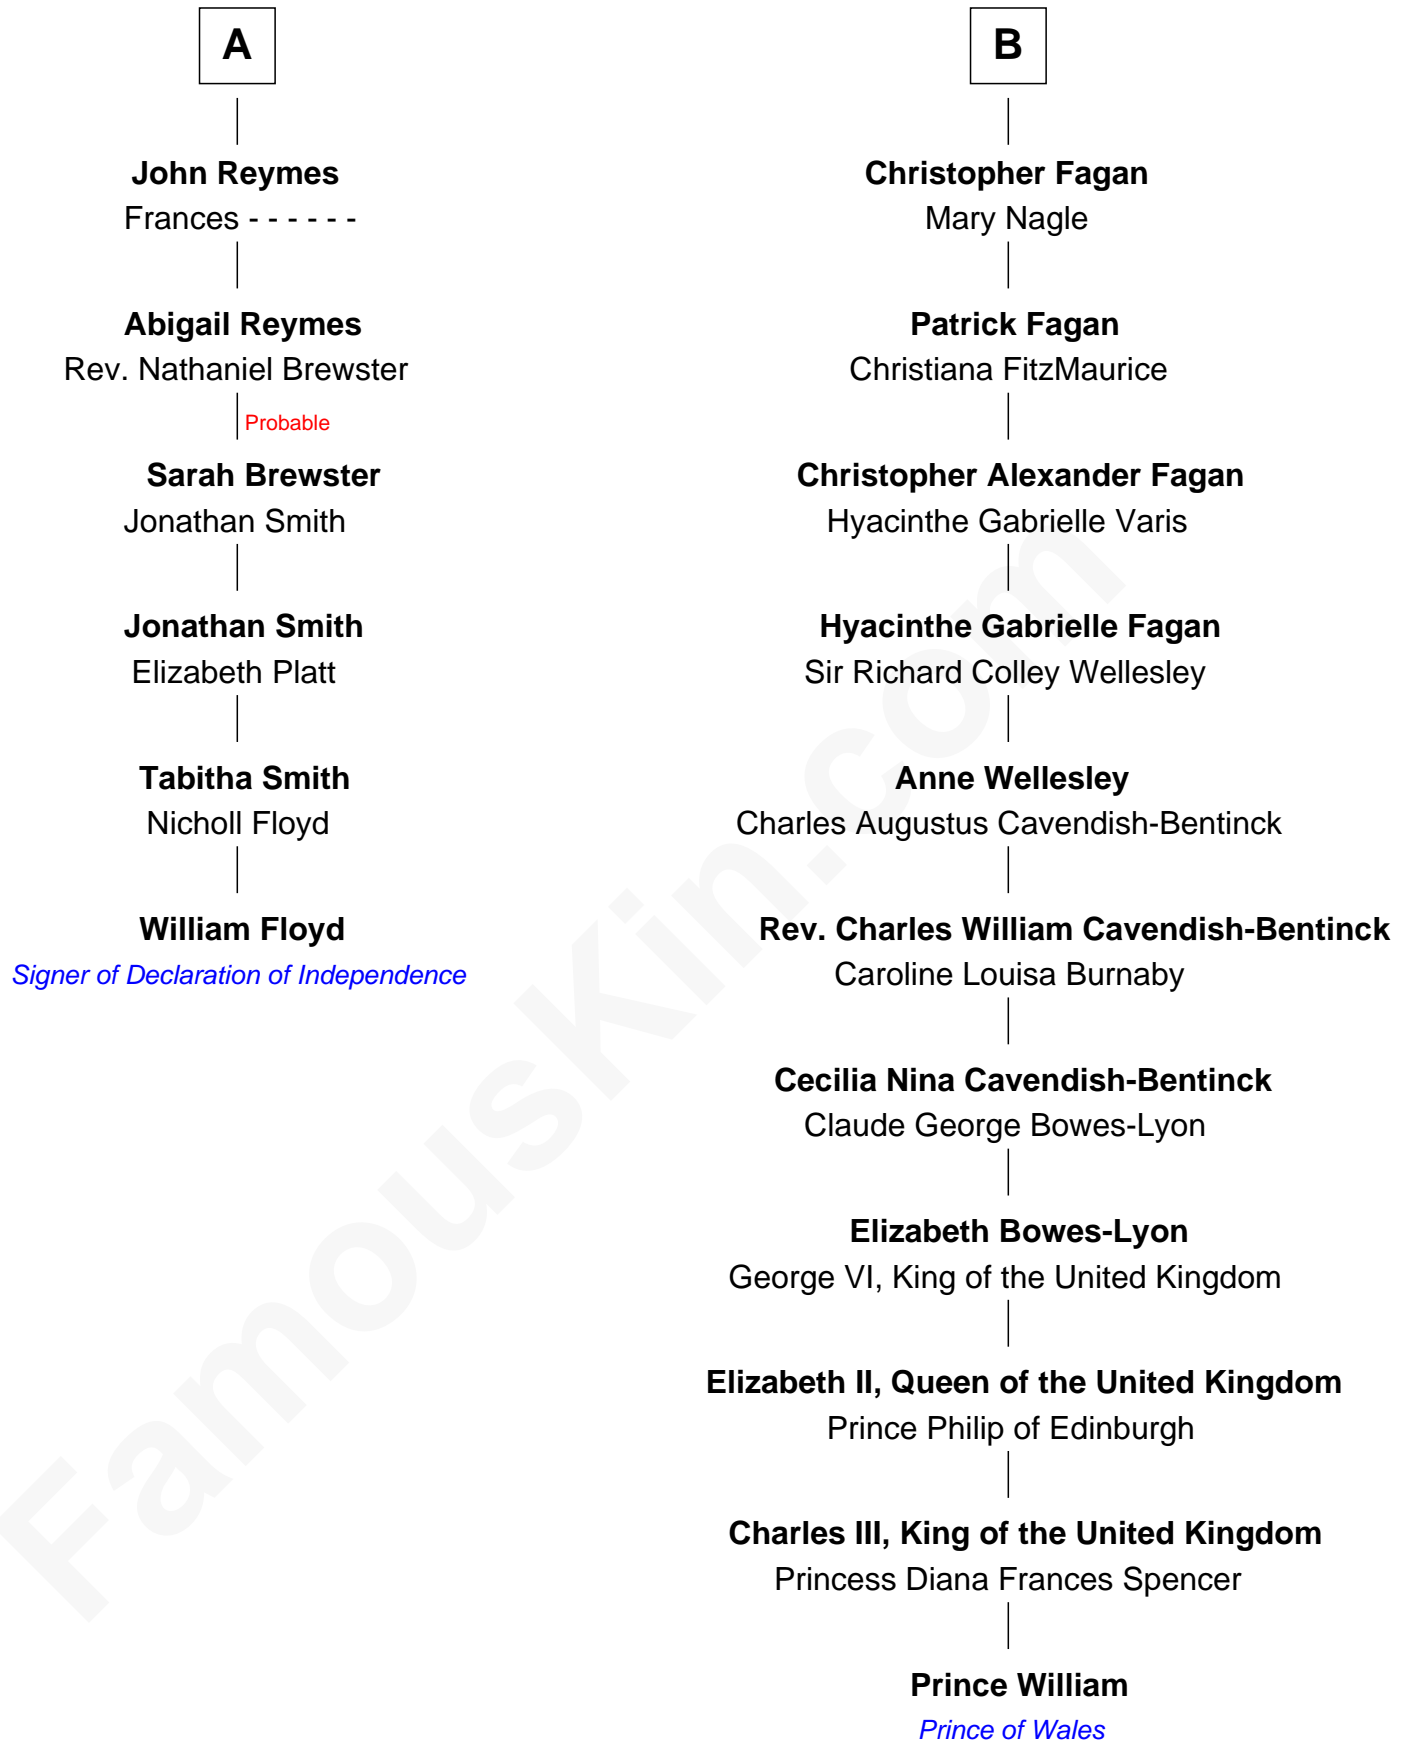

FamousKin.com

Relationship Chart of

William Floyd

Signer of the Declaration of Independence

12th cousin 5 times removed of

Prince William
Prince of Wales

Eudo de Welles
Maud de Greystoke

Sir Lionel de Welles

Thomas Nangle

John Nangle

Eleanor Dowdall

Amy Nangle

Thomas Fagan

Richard Fagan

Cecily Holmes

John Fagan

Alice Segrave

John Fagan

Beale Knowles

B

William photo by [InSapphoWeTrust](#) [\(CC BY-SA 2.0\)](#)