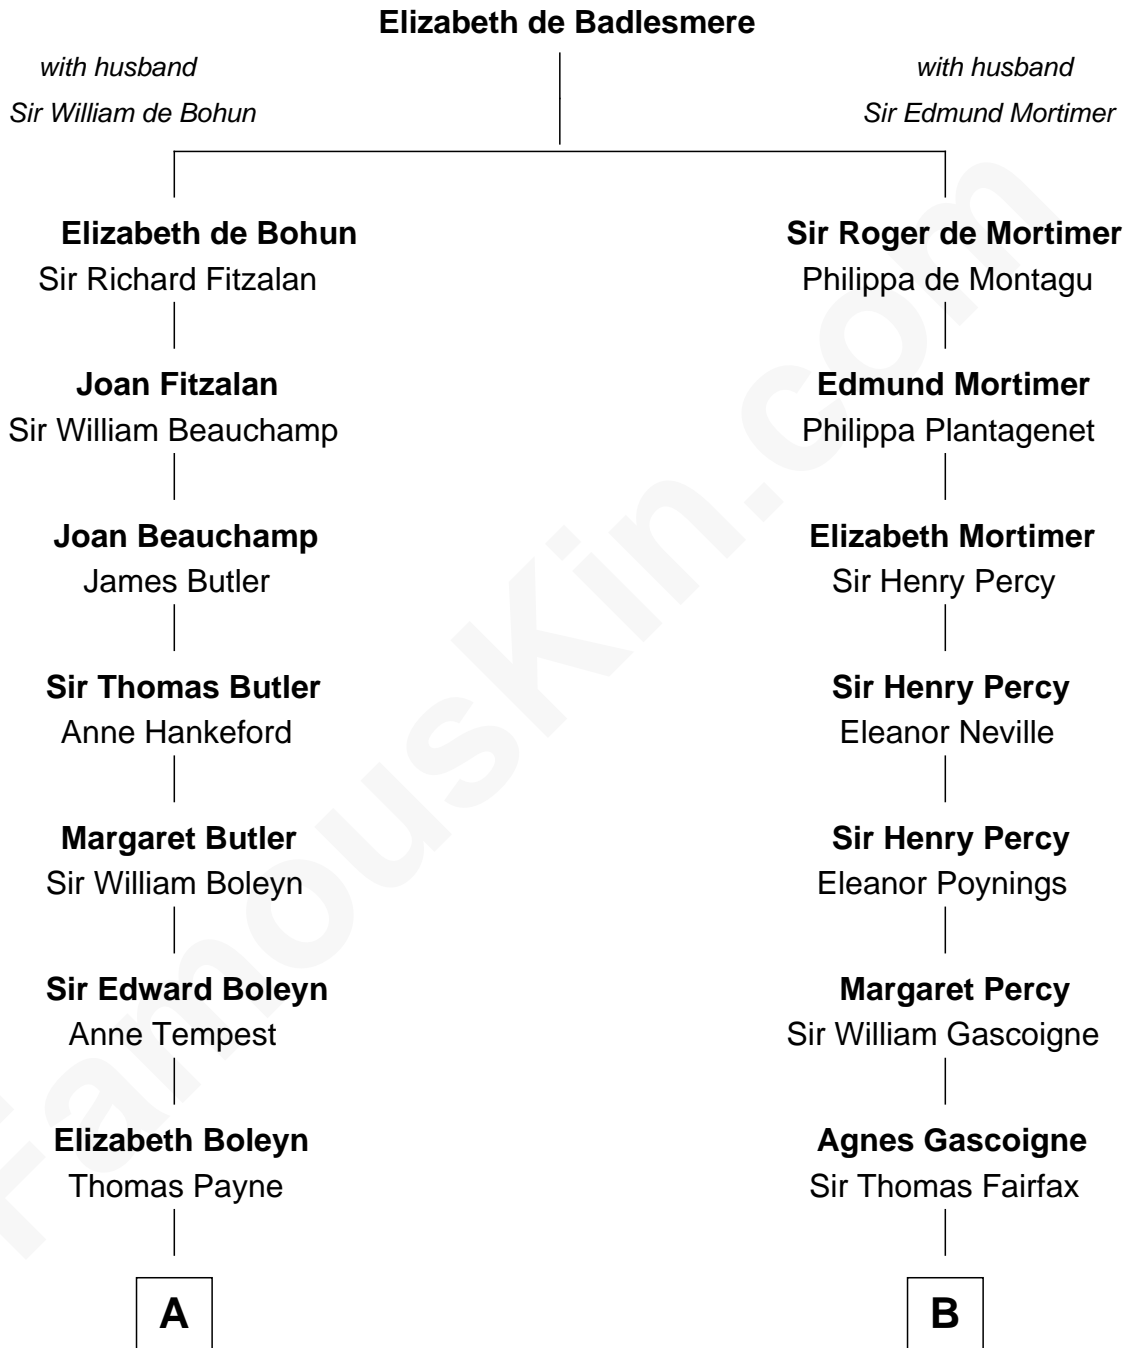

FamousKin.com

Relationship Chart of

William Floyd

Signer of the Declaration of Independence

14th cousin 7 times removed of

Catherine Middleton

Princess of Wales

C

Francis Martineau Lupton

Harriet Albina Davis

Olive Christina Lupton

Richard Noel Middleton

Peter Francis Middleton

Valerie Glassborow

Michael Francis Middleton

Carole Elizabeth Goldsmith

Catherine Middleton

Princess of Wales