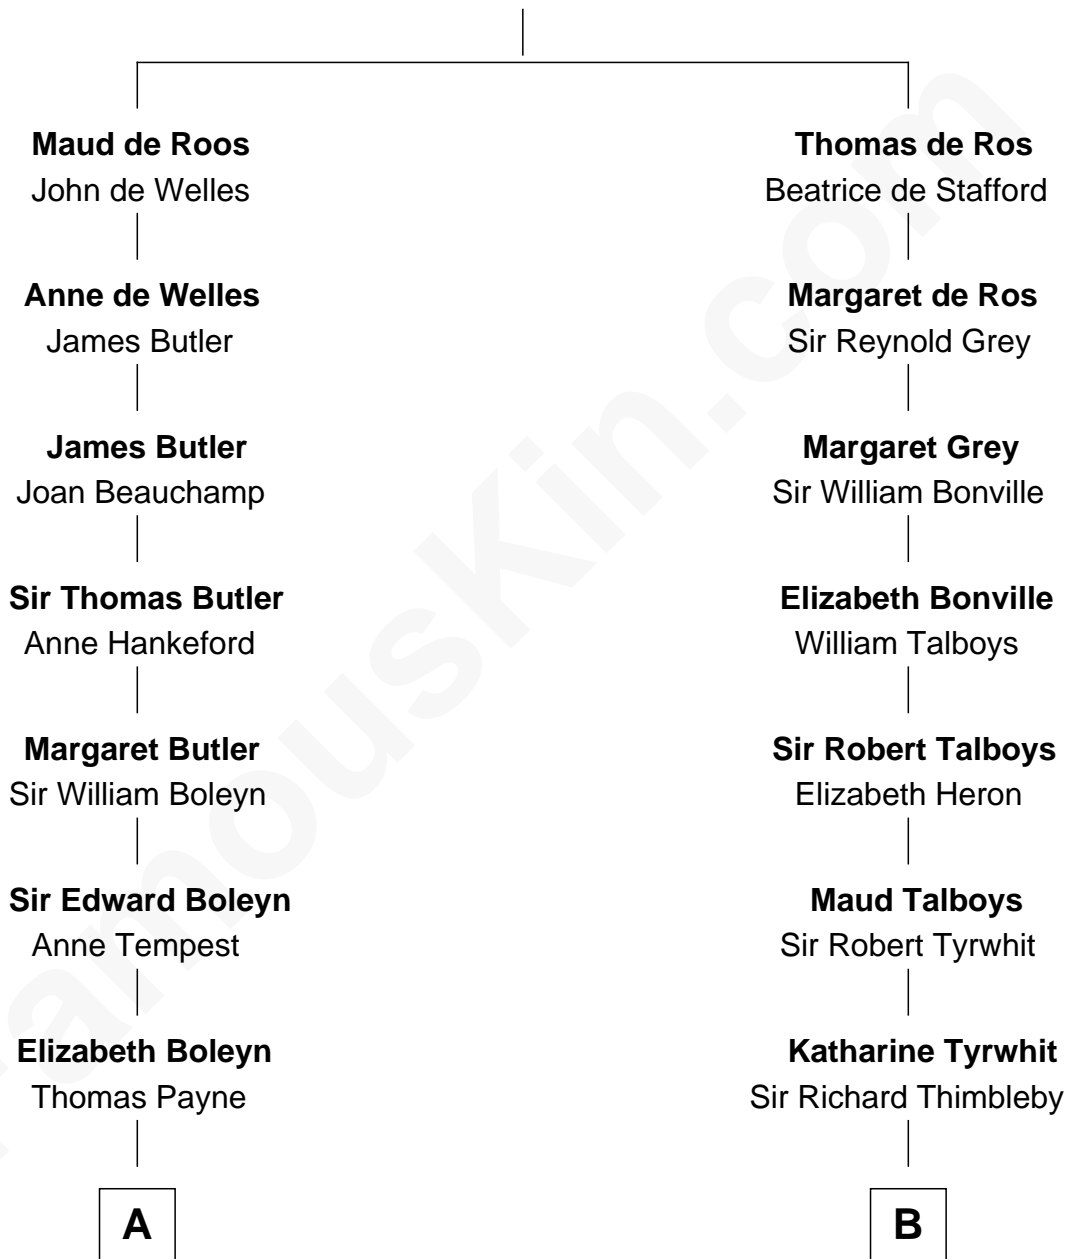

FamousKin.com

Relationship Chart of

William Floyd

Signer of the Declaration of Independence

14th cousin 2 times removed of

William Rufus Day

36th U.S. Secretary of State

Sir William de Ros
Margery de Badlesmere