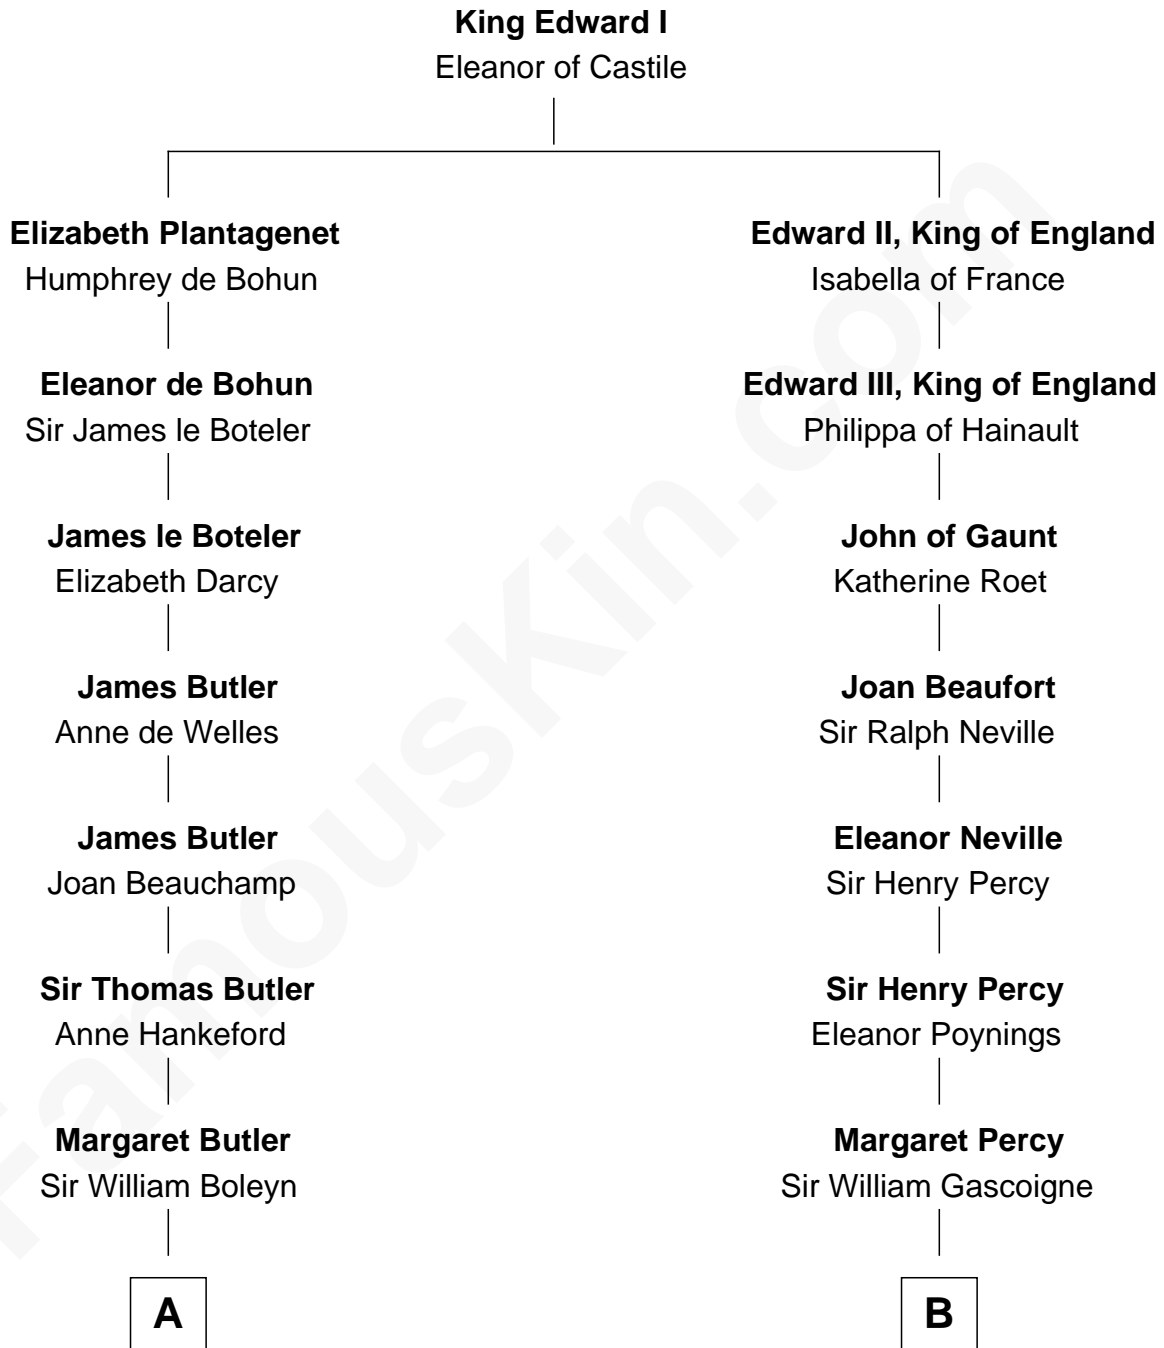

FamousKin.com

Relationship Chart of

William Floyd

Signer of the Declaration of Independence

16th cousin of

Harriet Martineau

Author of The Hour and the Man

A

Sir Edward Boleyn

Anne Tempest

Elizabeth Boleyn

Thomas Payne

Mary Payne

William Reymes

William Reymes

Anne Evans