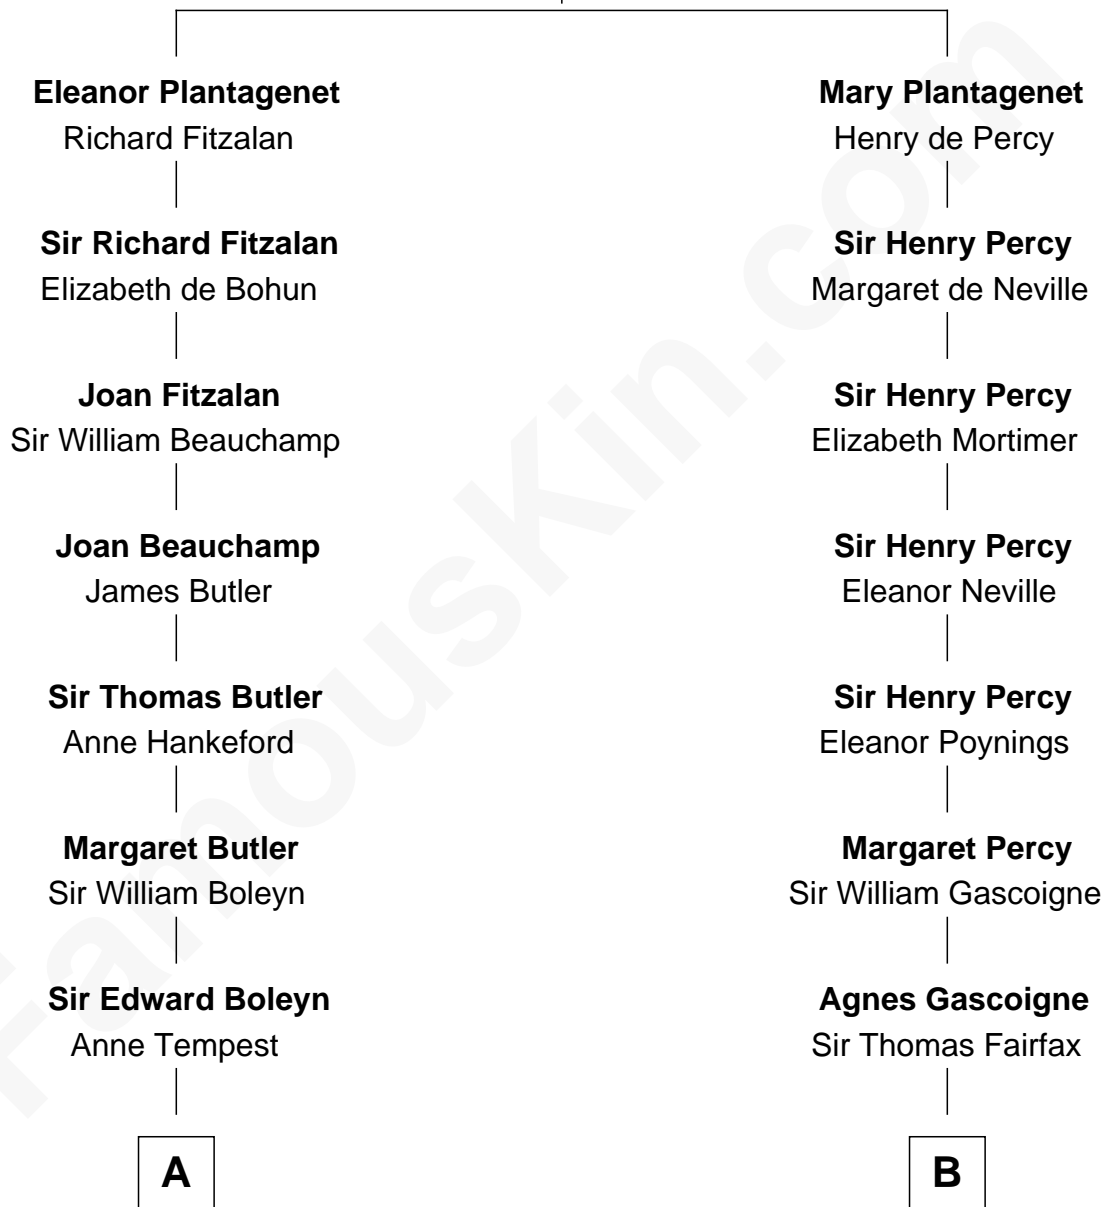

FamousKin.com

Relationship Chart of

William Floyd

Signer of the Declaration of Independence

15th cousin of

Harriet Martineau

Author of The Hour and the Man

Henry Plantagenet
Maud de Chaworth

A

Elizabeth Boleyn

Thomas Payne

Mary Payne

William Reymes

William Reymes

Anne Evans

John Reymes