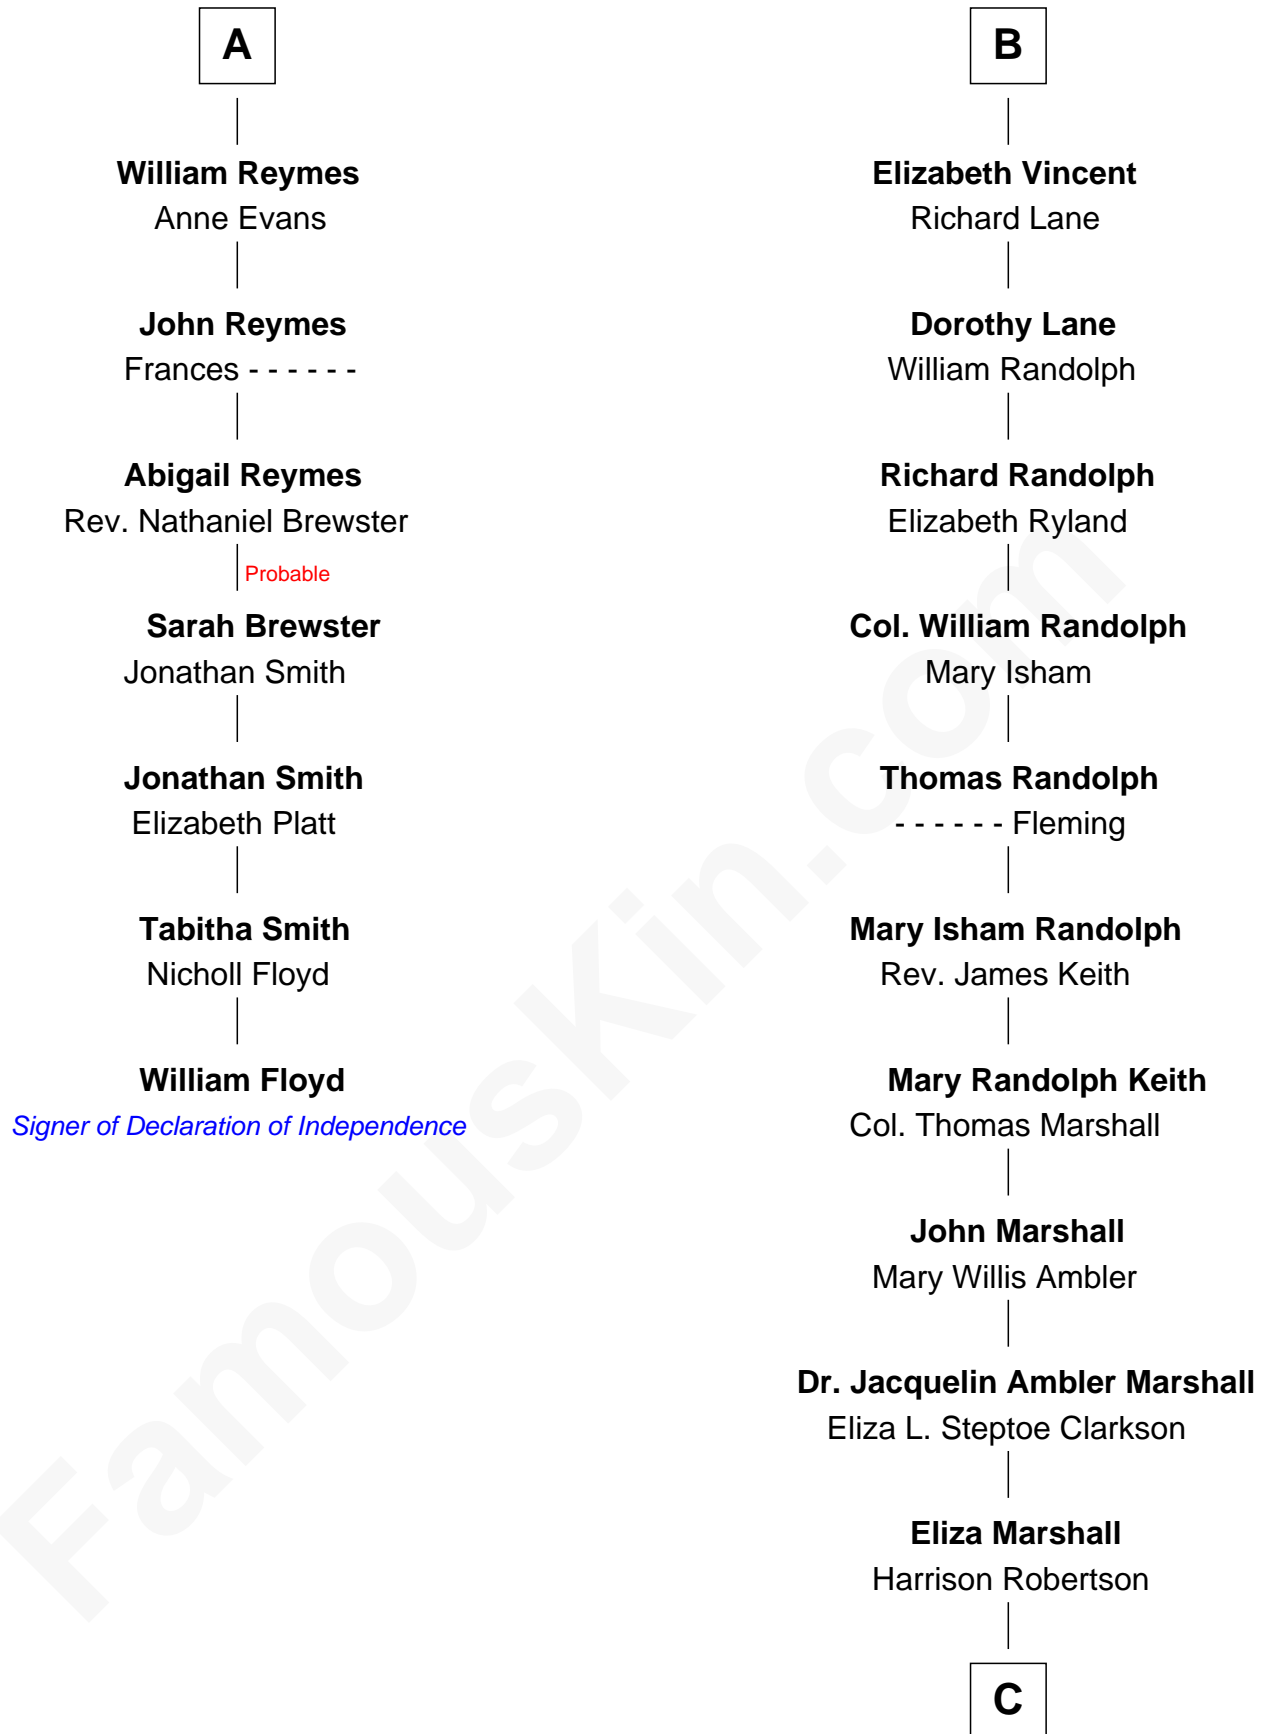

## Relationship Chart of

### William Floyd

*Signer of the Declaration of Independence*

13th cousin 7 times removed of

### Mary Chapin Carpenter

*Singer and Songwriter*

**Sir Richard Fitzalan**

Elizabeth de Bohun

**C**

**Harrison Robertson**

Mary L. Vawter

**Harrison Marshall Robertson**