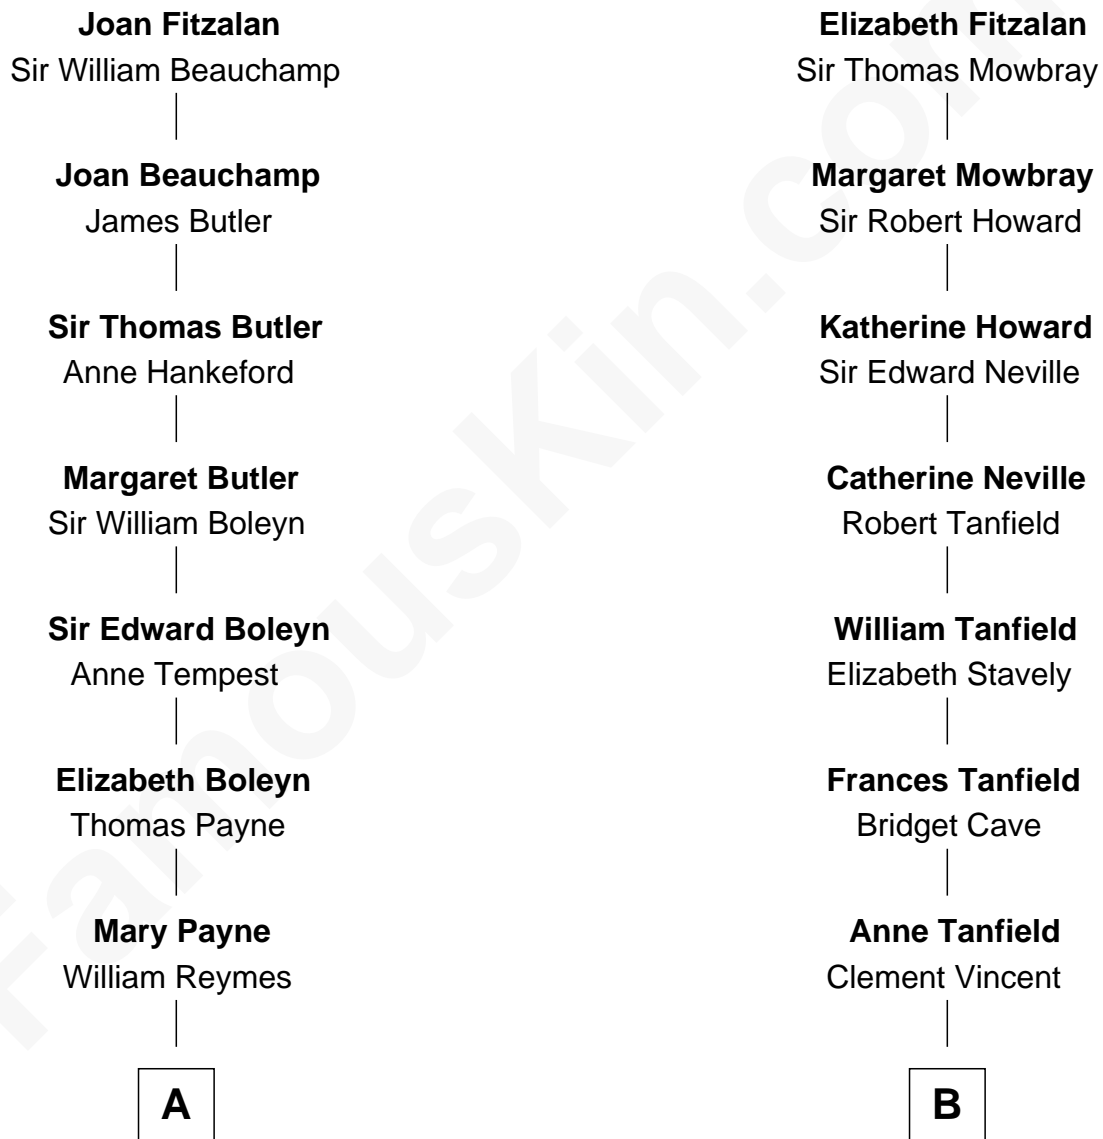

## Relationship Chart of

### William Floyd

*Signer of the Declaration of Independence*

13th cousin 7 times removed of

### Mary Chapin Carpenter

*Singer and Songwriter*

**Sir Richard Fitzalan**

Elizabeth de Bohun

**C**

**Harrison Robertson**

Mary L. Vawter

**Harrison Marshall Robertson**