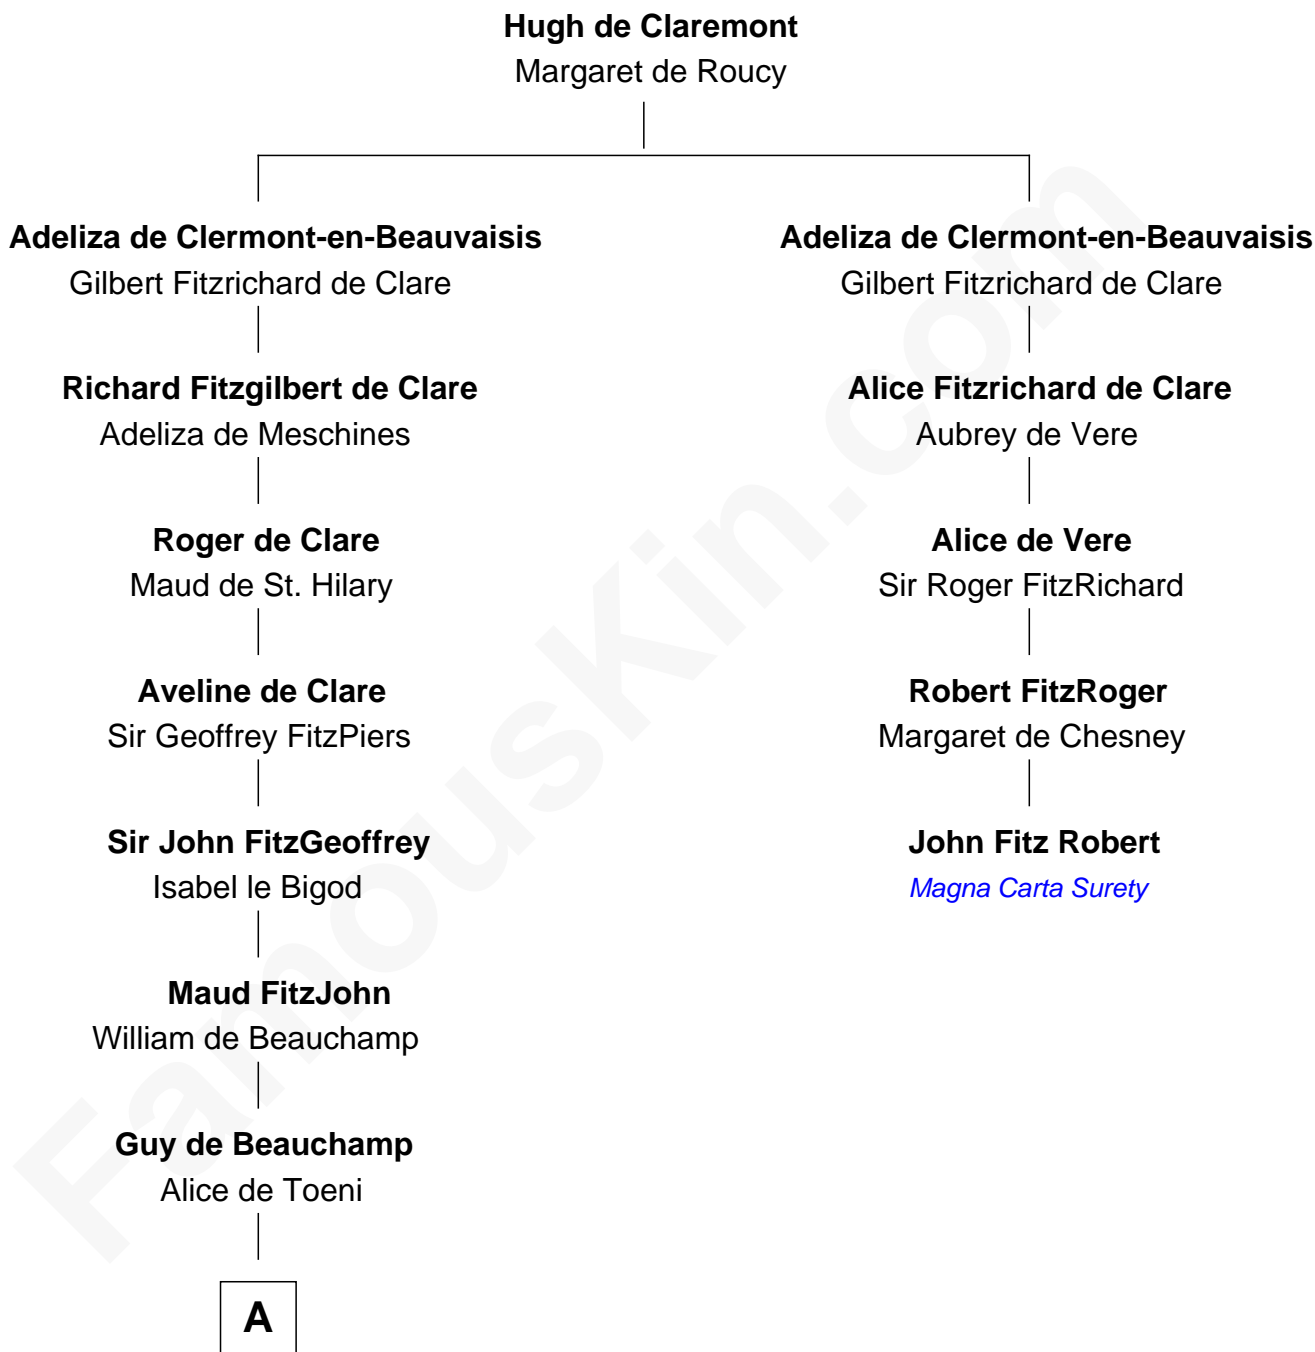

FamousKin.com

Relationship Chart of

William Floyd

Signer of the Declaration of Independence

4th cousin 17 times removed of

John Fitz Robert
Magna Carta Surety

B

Abigail Reymes
Rev. Nathaniel Brewster

Probable

Sarah Brewster
Jonathan Smith

Jonathan Smith
Elizabeth Platt

Tabitha Smith
Nicholl Floyd

William Floyd
Signer of Declaration of Independence