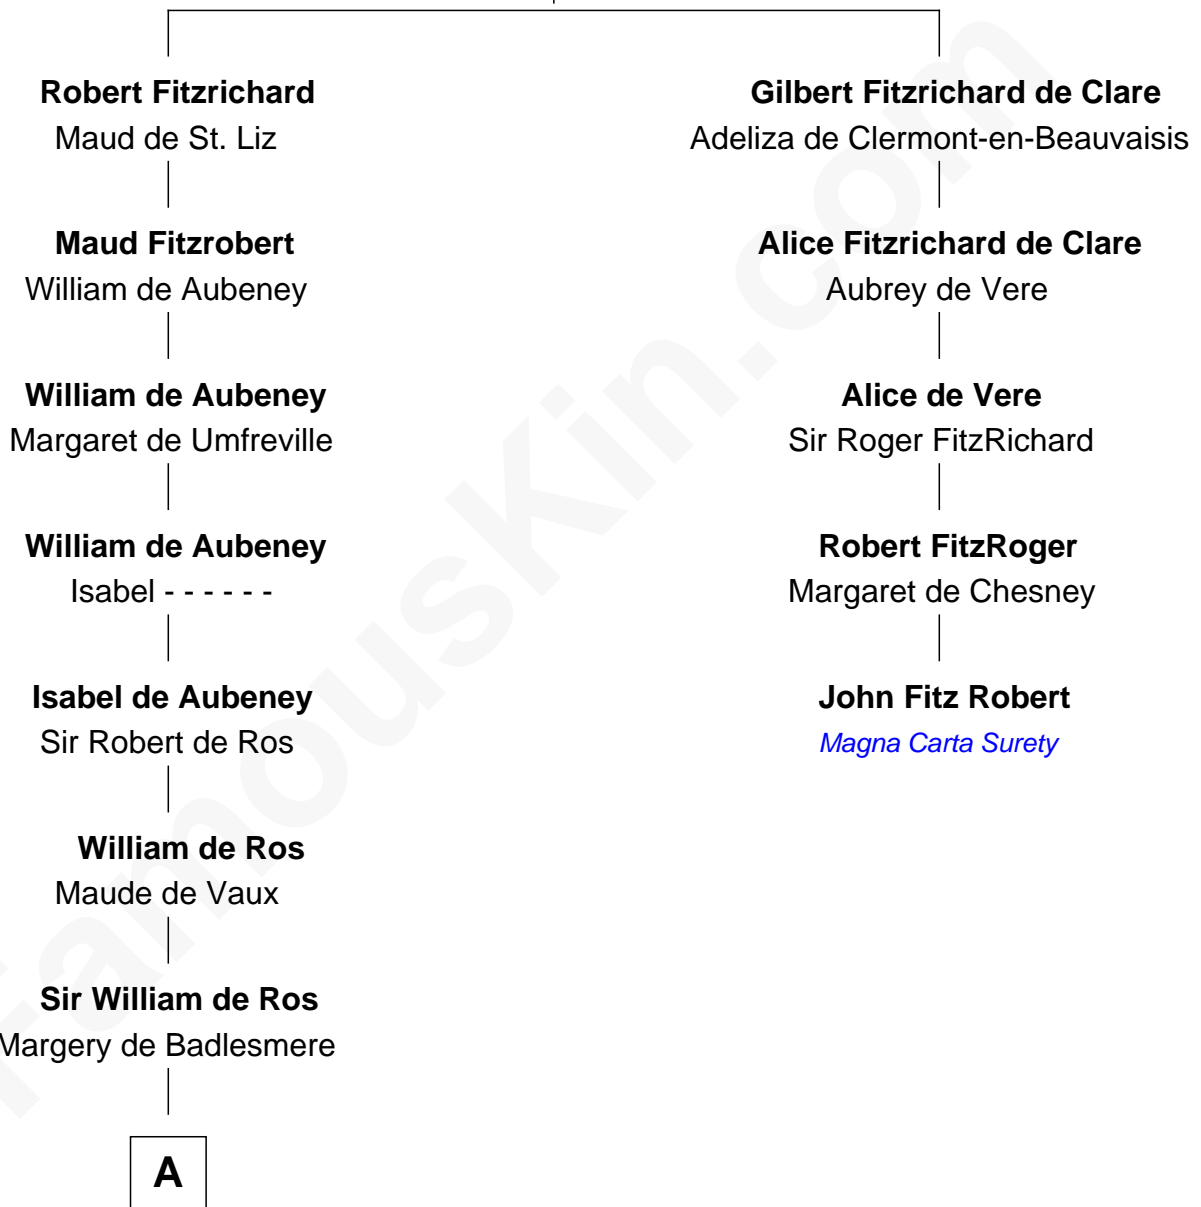

FamousKin.com

Relationship Chart of

William Floyd

Signer of the Declaration of Independence

4th cousin 17 times removed of

John Fitz Robert
Magna Carta Surety

Richard Fitzgilbert
Rohese Giffard

A

Maud de Roos
John de Welles

Anne de Welles
James Butler

James Butler
Joan Beauchamp

Sir Thomas Butler
Anne Hankeford

Margaret Butler
Sir William Boleyn

Sir Edward Boleyn
Anne Tempest

Elizabeth Boleyn
Thomas Payne