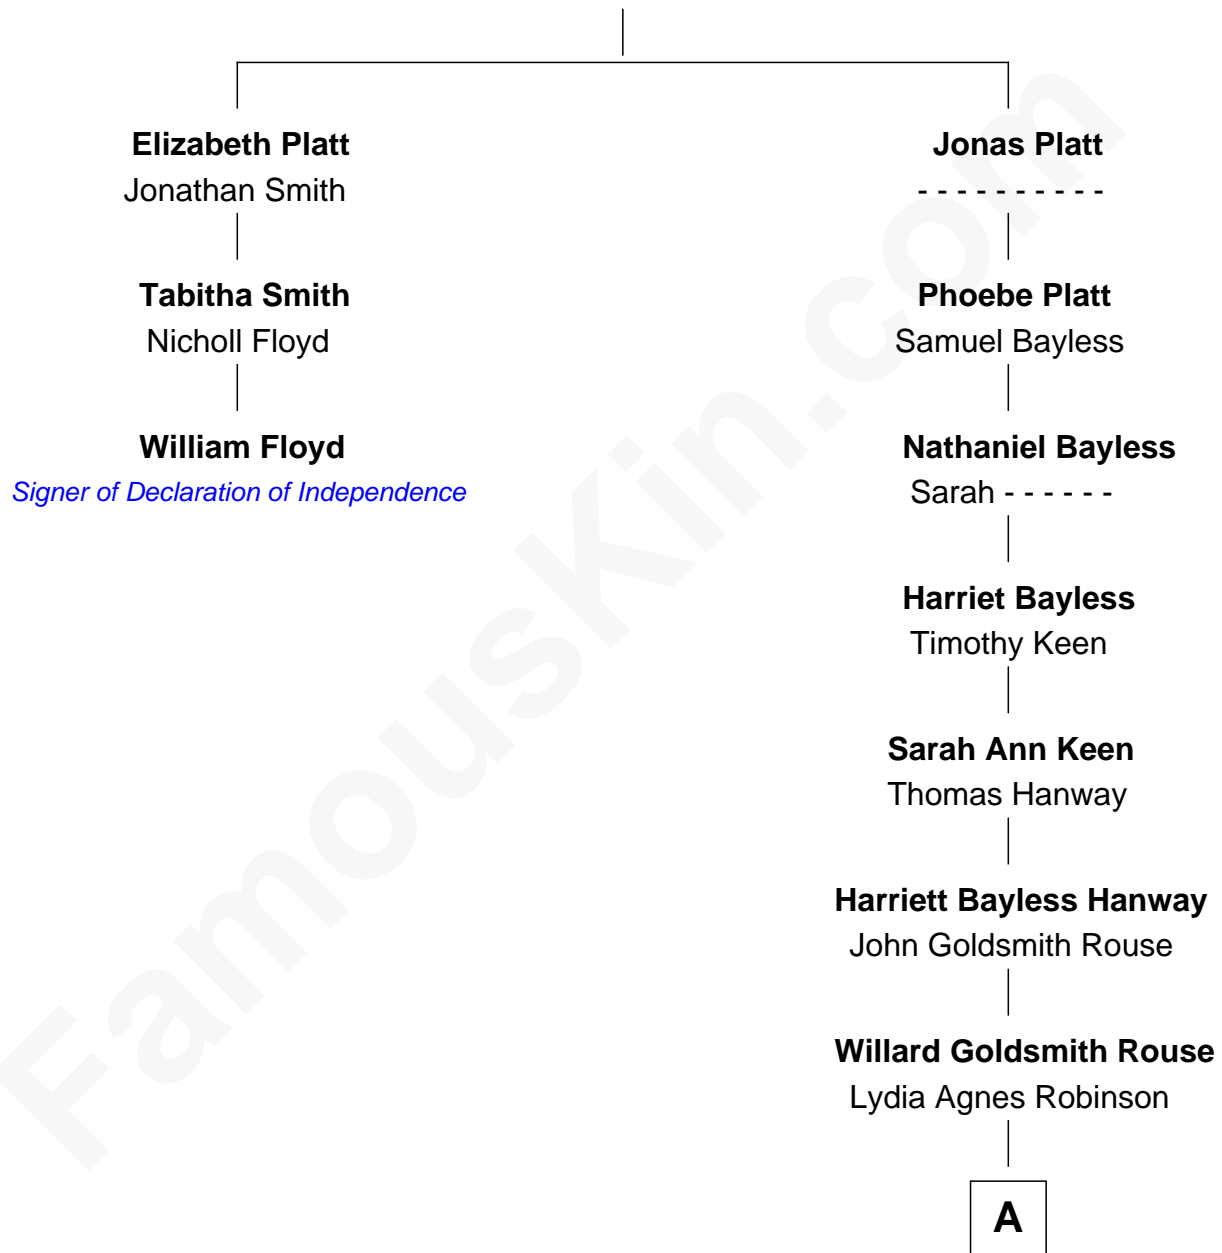

FamousKin.com

Relationship Chart of

William Floyd

Signer of the Declaration of Independence

2nd cousin 7 times removed of

Edward Norton

Movie Actor

Epenetus Platt

Phebe Wood

A

James Wilson Rouse
Elizabeth Jamieson Winstead

Lydia Robinson Rouse
Edward Mower Norton

Edward Norton
Movie Actor

FamousKin.com