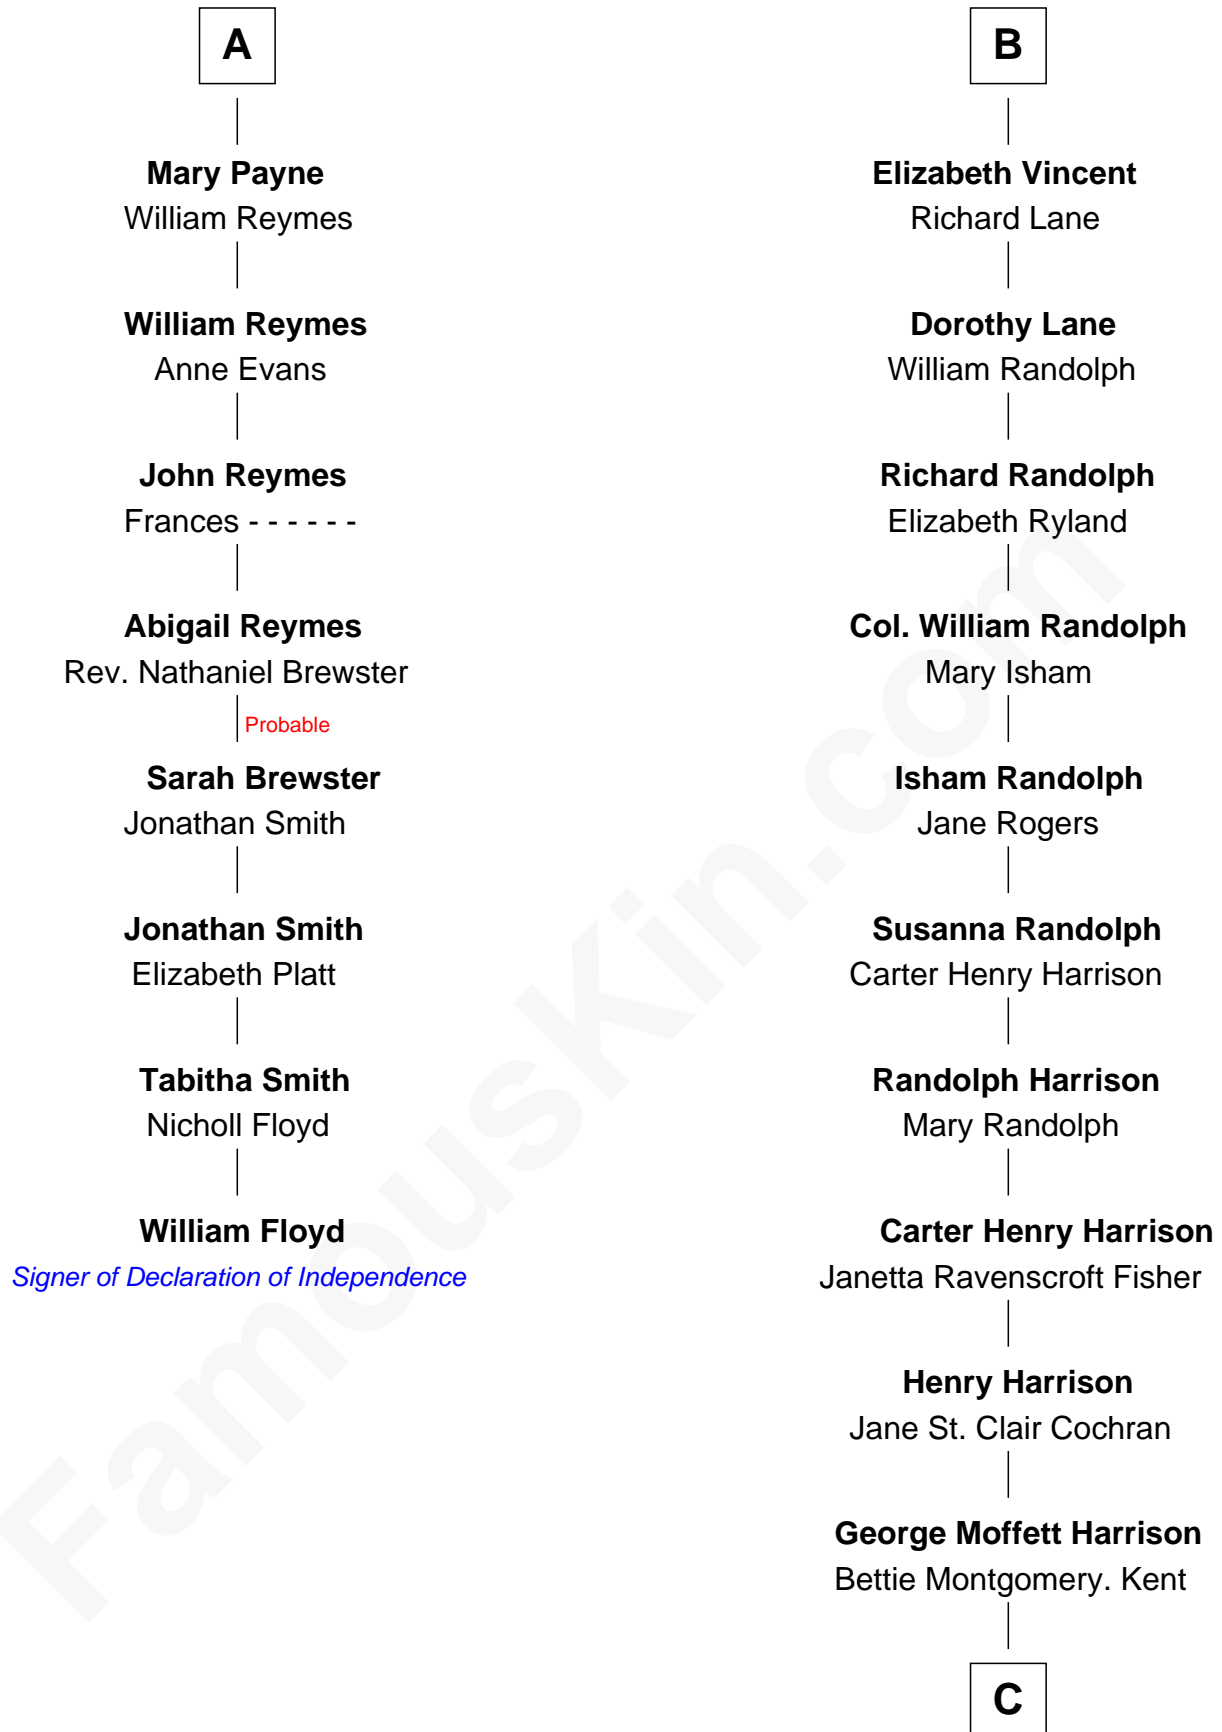

FamousKin.com

Relationship Chart of

William Floyd

Signer of the Declaration of Independence

14th cousin 6 times removed of

Edward Norton
Movie Actor

C

—
Joseph Kent Harrison
Cornelia Long Somerville

—
Betty Kent Harrison
Edward Mower Norton

—
Edward Mower Norton
Lydia Robinson Rouse

—
Edward Norton
Movie Actor