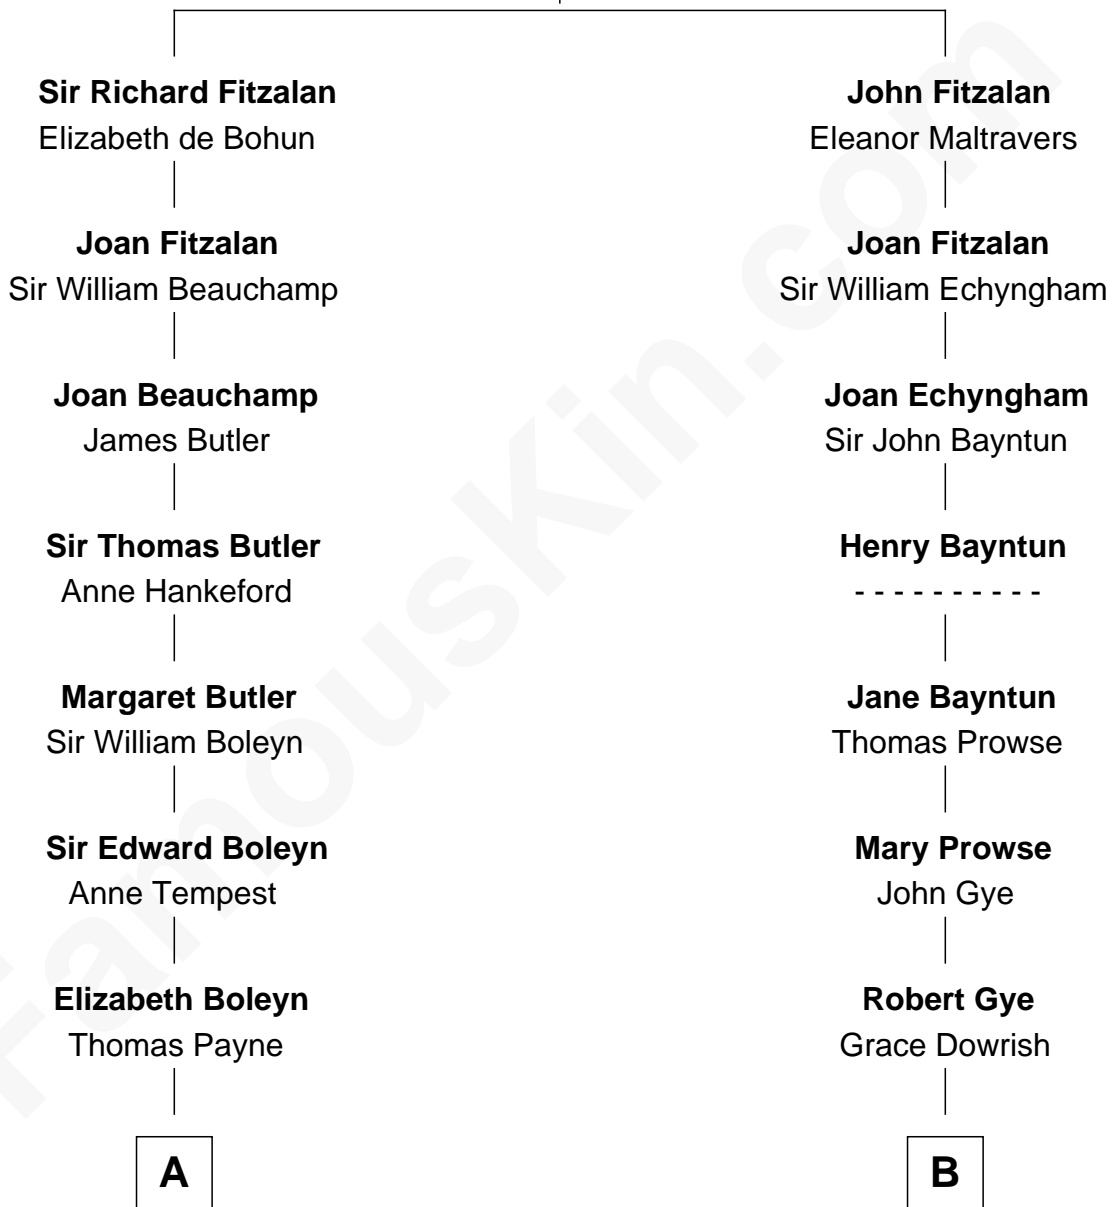

FamousKin.com

Relationship Chart of

William Floyd

Signer of the Declaration of Independence

14th cousin 3 times removed of

Endicott Peabody

62nd Governor of Massachusetts

Richard Fitzalan
Eleanor Plantagenet

A

Mary Payne
William Reymes

William Reymes
Anne Evans

John Reymes
Frances - - - - -

Abigail Reymes
Rev. Nathaniel Brewster

Probable

Sarah Brewster
Jonathan Smith

Jonathan Smith
Elizabeth Platt

Tabitha Smith
Nicholl Floyd

William Floyd
Signer of Declaration of Independence

B

Mary Gye
Rev. John Maverick

Elias Maverick
Anna Harris

Ruth Maverick
Francis Smith

Benjamin Smith
Elizabeth Burnap

Rev. Elias Smith
Katharine Blanchard