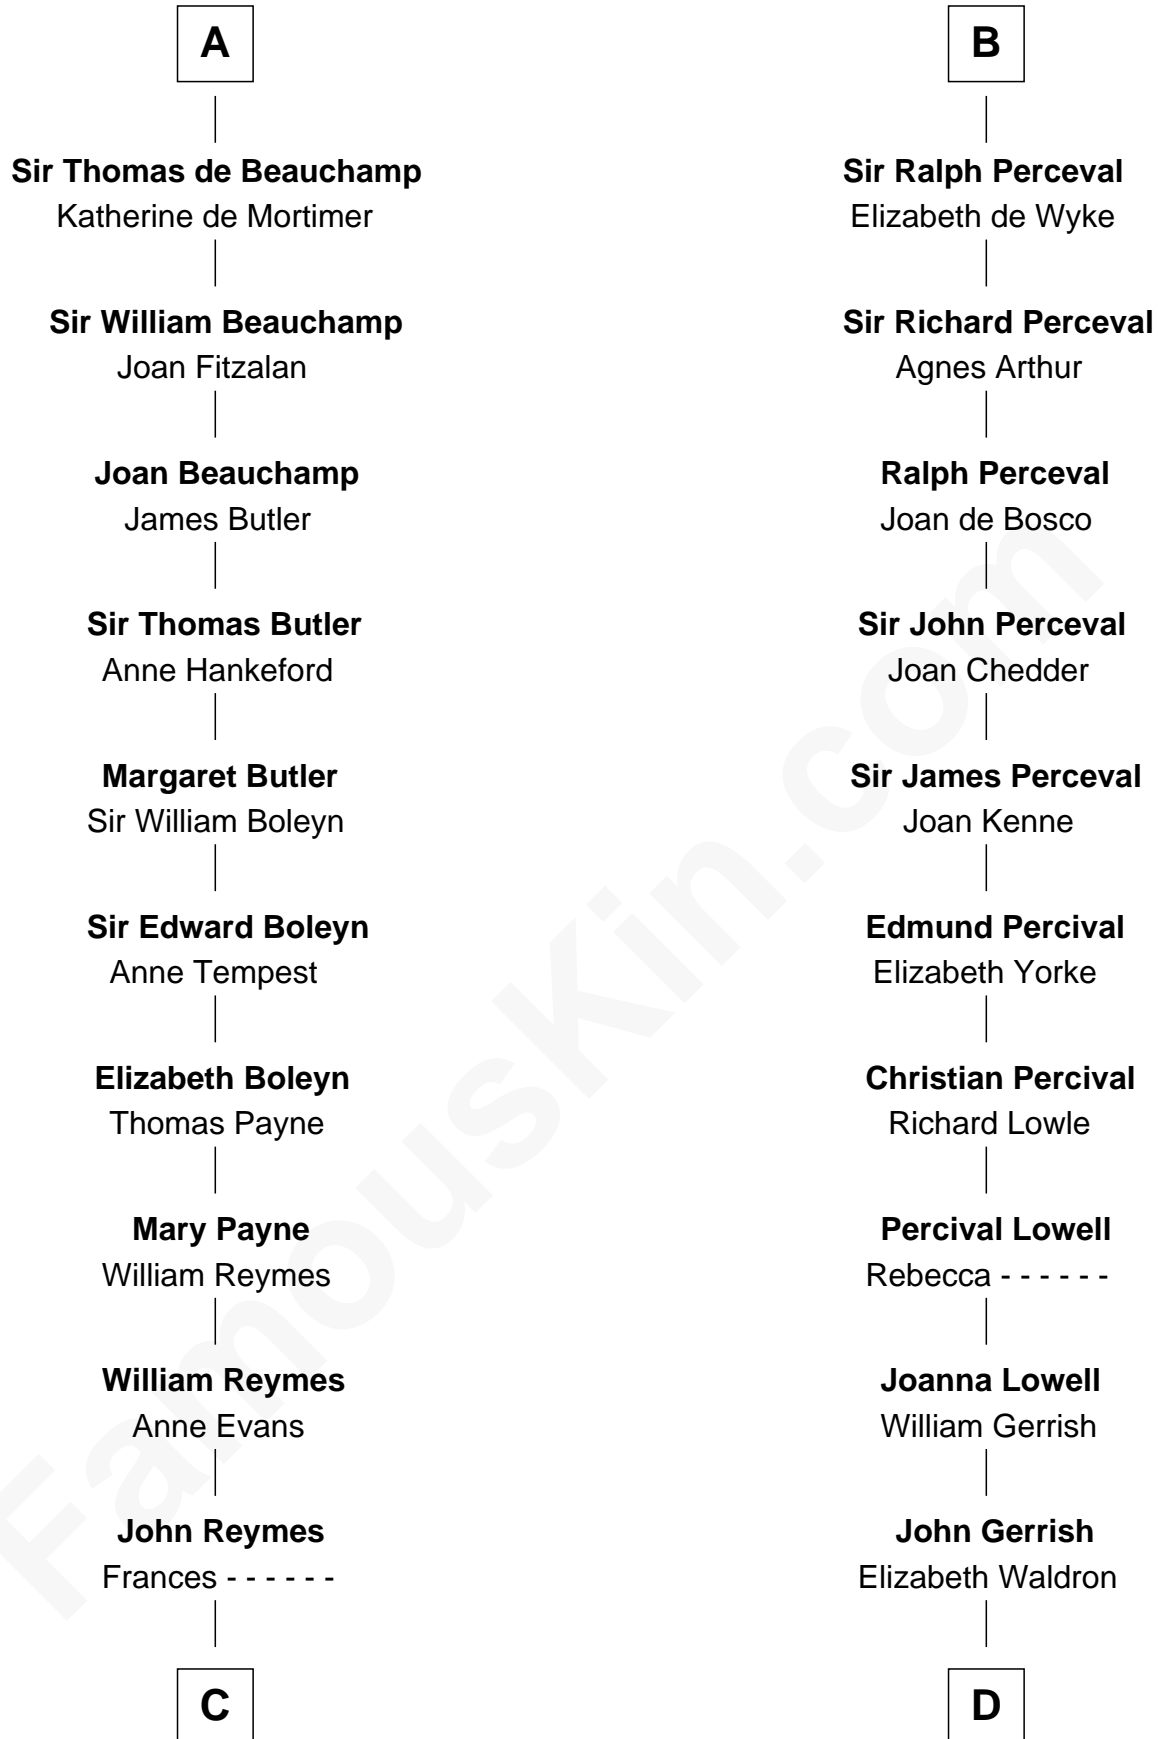

## Relationship Chart of

### William Floyd

*Signer of the Declaration of Independence*

20th cousin 1 time removed of

### Ichabod Goodwin

*27th Governor of New Hampshire*

### Sir Robert de Beaumont

Isabel de Vermandois

**C**

**Abigail Reymes**  
Rev. Nathaniel Brewster

Probable

**Sarah Brewster**  
Jonathan Smith

**Jonathan Smith**  
Elizabeth Platt

**Tabitha Smith**  
Nicholl Floyd