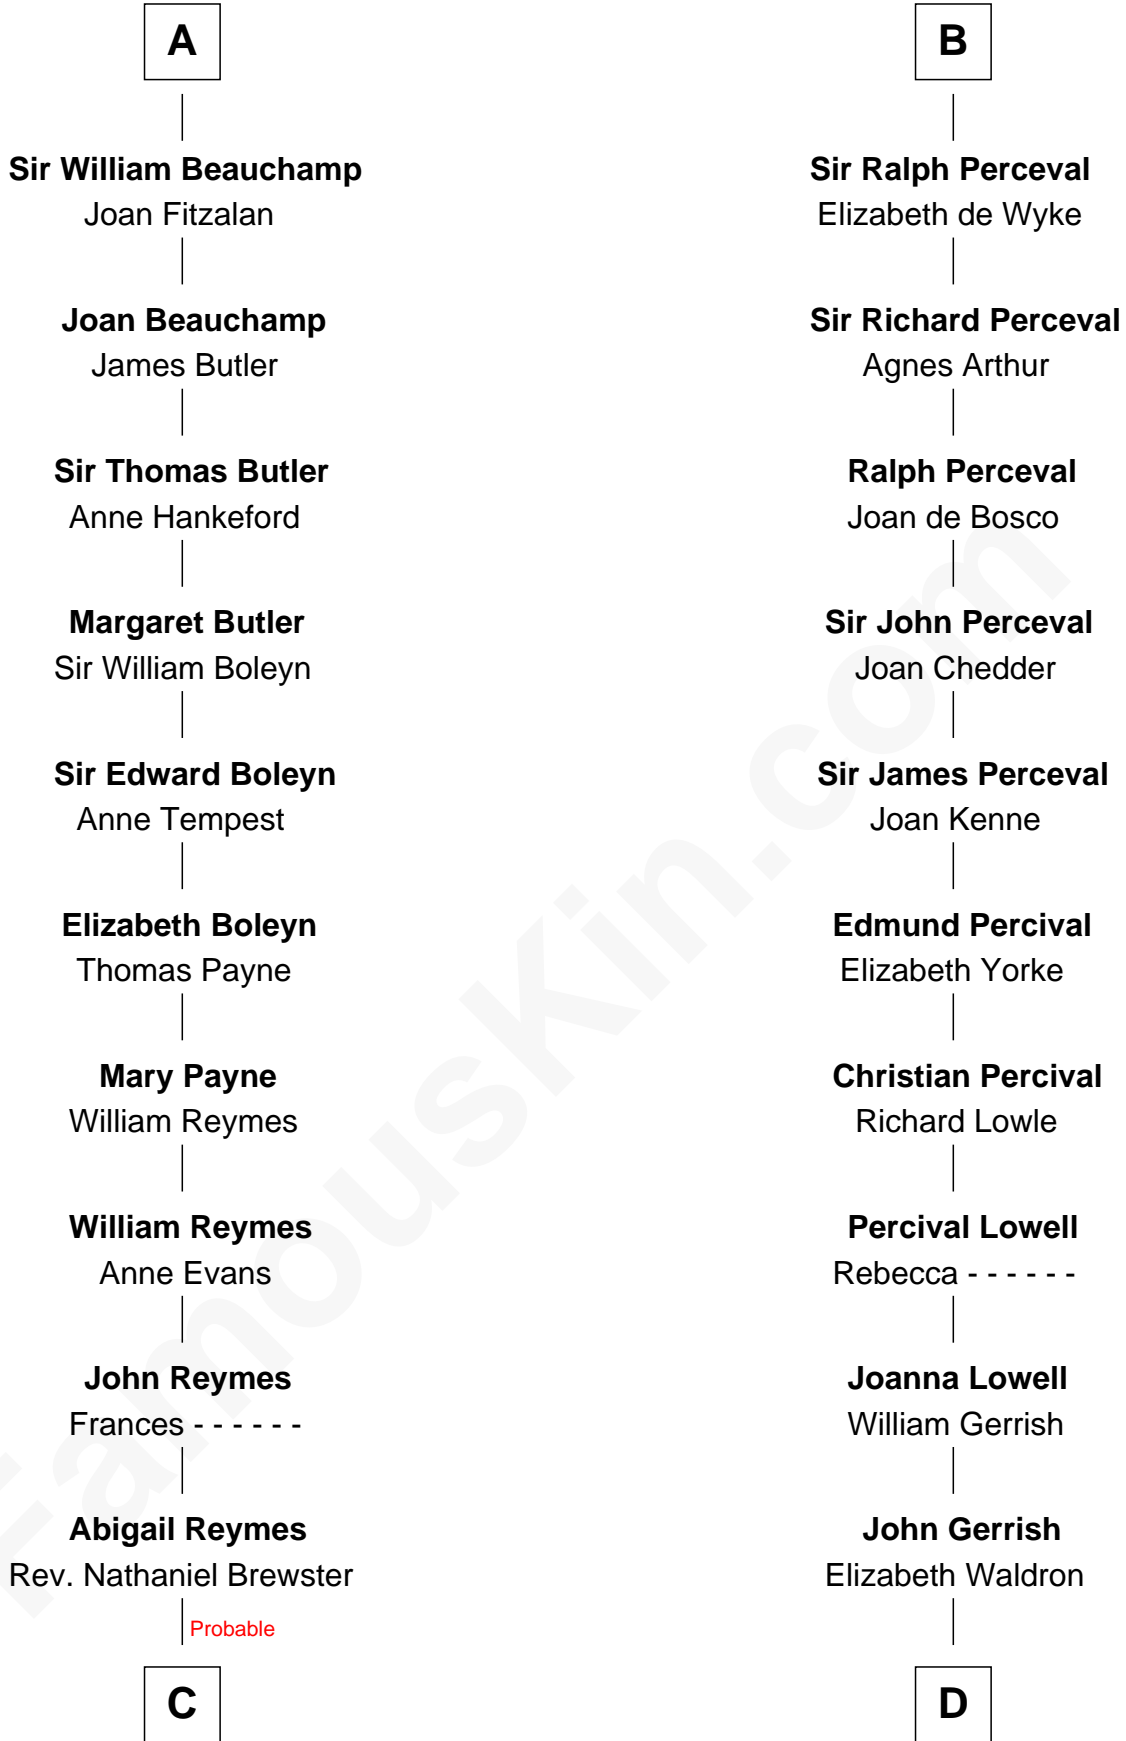

# FamousKin.com Relationship Chart of

**William Floyd**

*Signer of the Declaration of Independence*

20th cousin of

**Ichabod Goodwin**

*27th Governor of New Hampshire*

**C**

**Sarah Brewster**

Jonathan Smith

**Jonathan Smith**

Elizabeth Platt

**Tabitha Smith**

Nicholl Floyd

**William Floyd**

*Signer of Declaration of Independence*

**D**