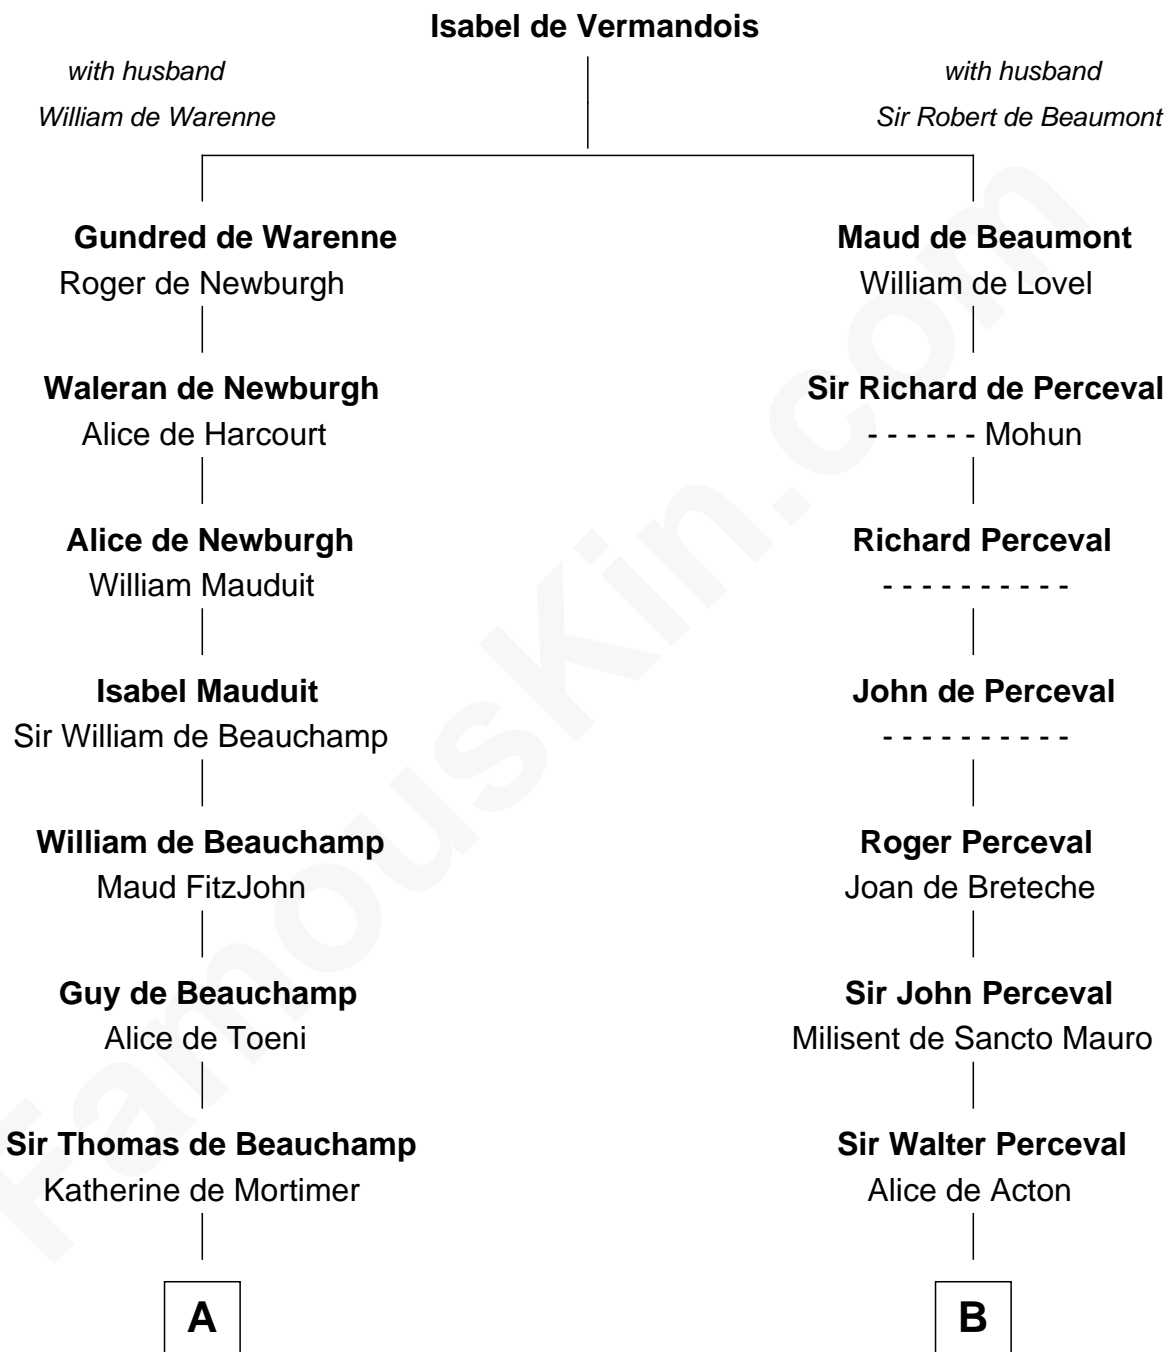

# FamousKin.com Relationship Chart of

**William Floyd**

*Signer of the Declaration of Independence*

20th cousin of

**Ichabod Goodwin**

*27th Governor of New Hampshire*

**C**

**Sarah Brewster**

Jonathan Smith

**Jonathan Smith**

Elizabeth Platt

**Tabitha Smith**

Nicholl Floyd

**William Floyd**

*Signer of Declaration of Independence*

**D**