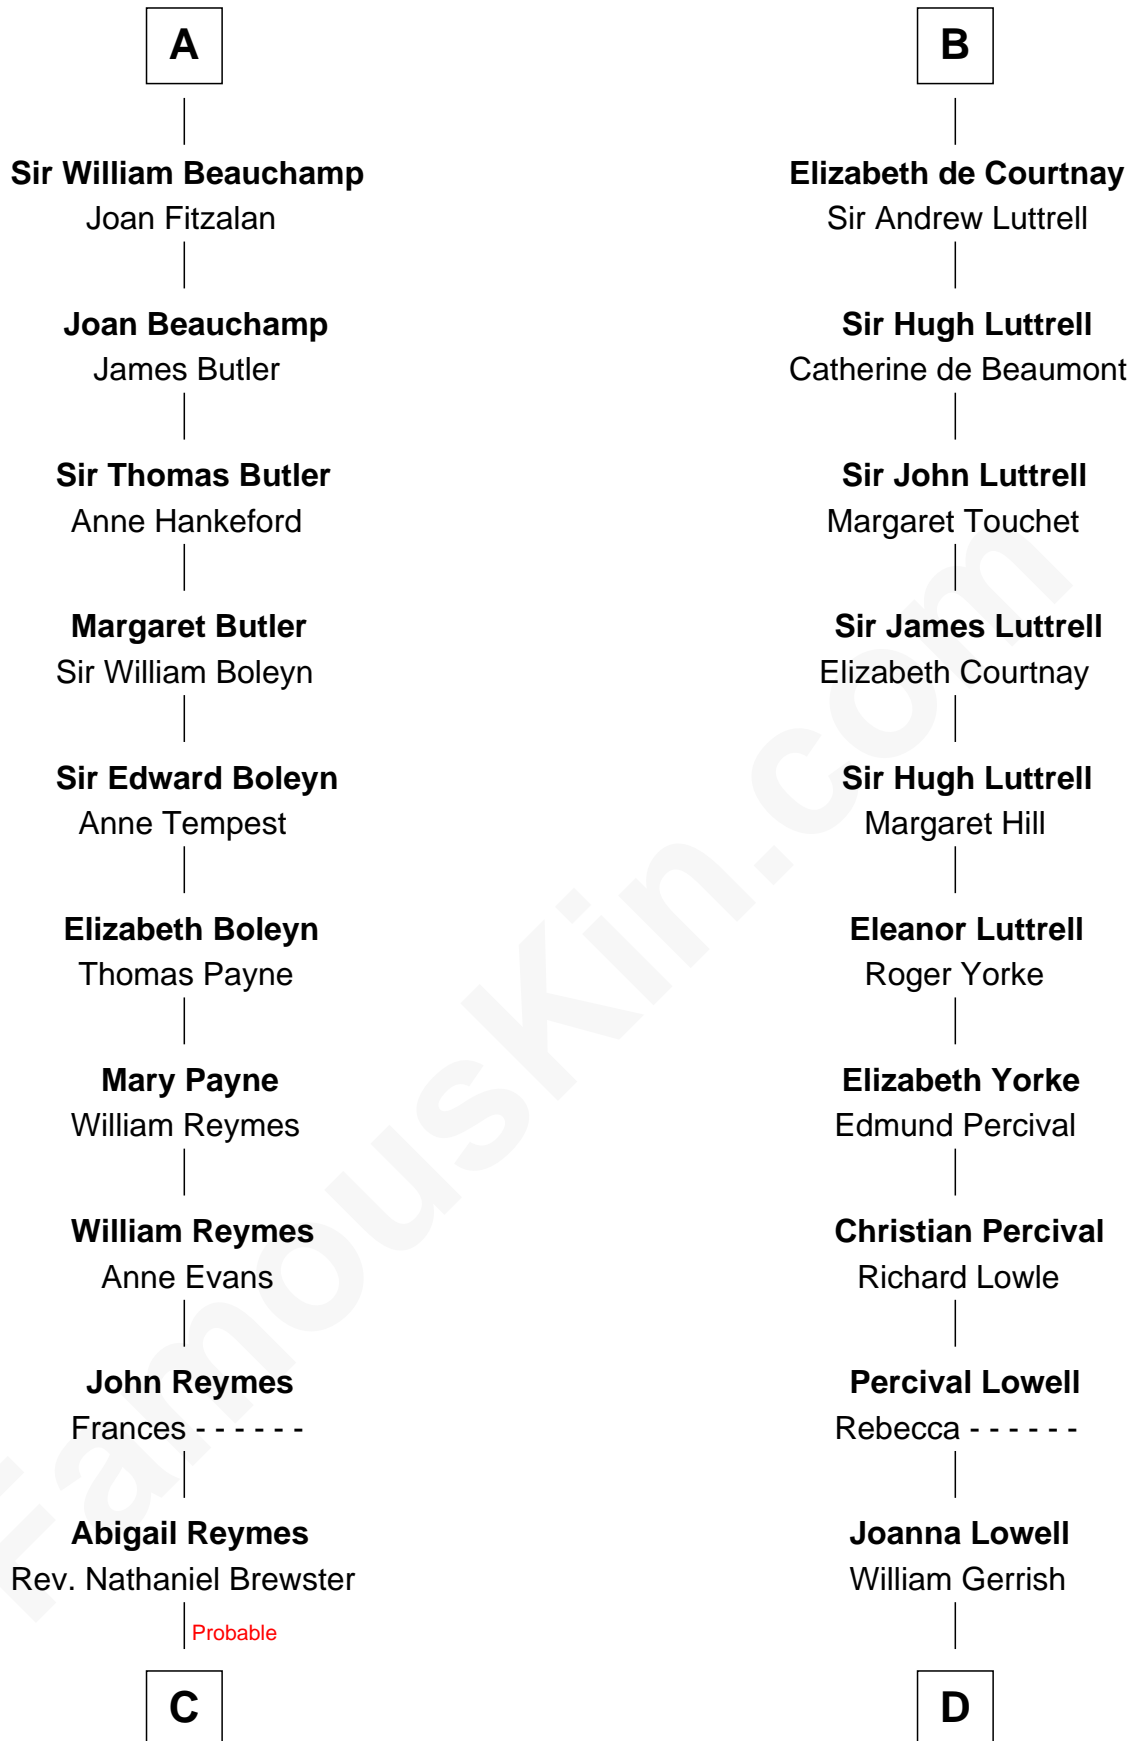

FamousKin.com

Relationship Chart of

William Floyd

Signer of the Declaration of Independence

20th cousin 1 time removed of

Ichabod Goodwin

27th Governor of New Hampshire

C

Sarah Brewster

Jonathan Smith

Jonathan Smith

Elizabeth Platt

Tabitha Smith

Nicholl Floyd

William Floyd

Signer of Declaration of Independence