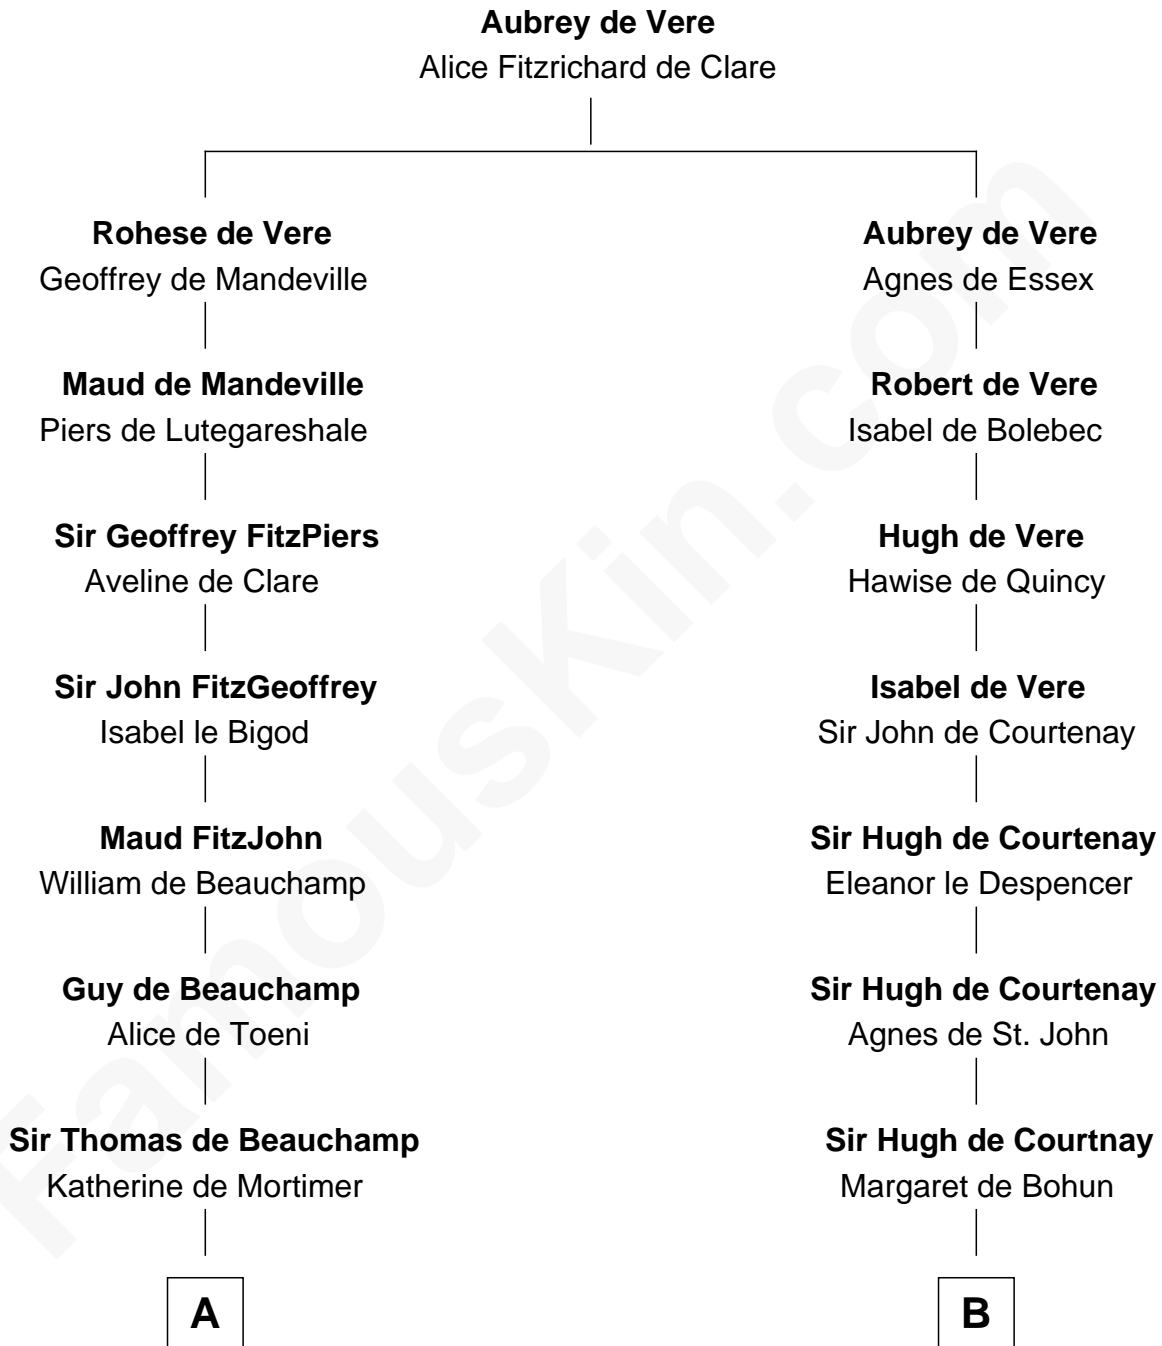

FamousKin.com

Relationship Chart of

William Floyd

Signer of the Declaration of Independence

20th cousin 1 time removed of

Ichabod Goodwin

27th Governor of New Hampshire

C

Sarah Brewster

Jonathan Smith

Jonathan Smith

Elizabeth Platt

Tabitha Smith

Nicholl Floyd

William Floyd

Signer of Declaration of Independence

Samuel Goodwin

Ichabod Goodwin

27th Governor of New Hampshire