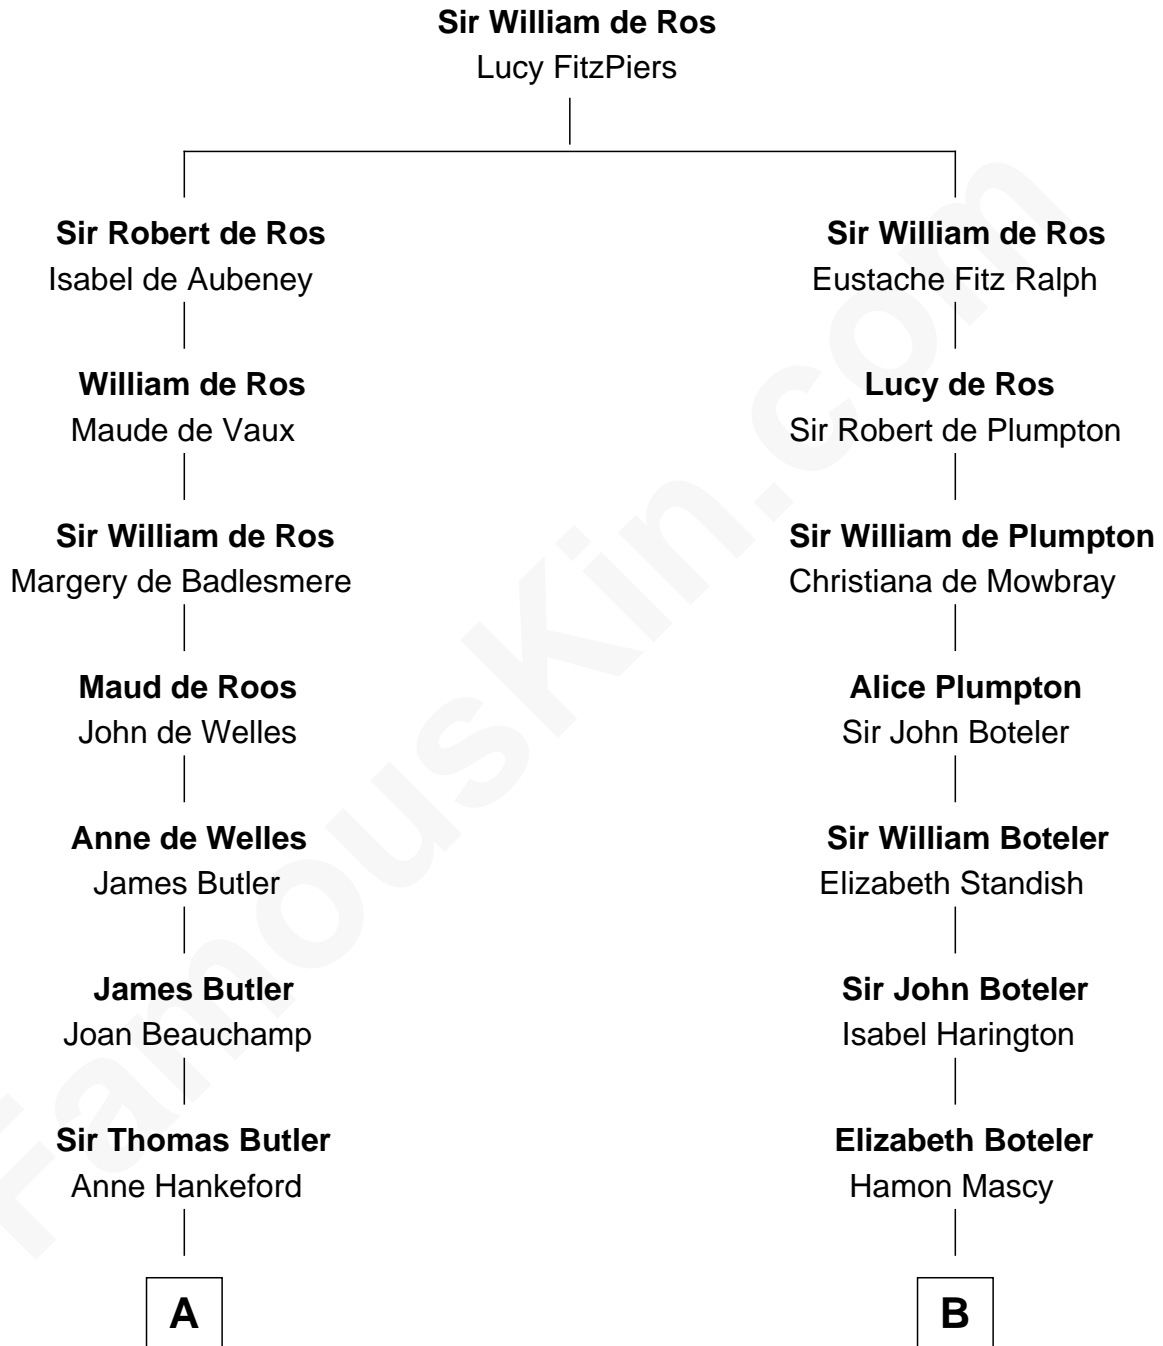

FamousKin.com

Relationship Chart of

William Floyd

Signer of the Declaration of Independence

17th cousin 1 time removed of

Capt. William Lewis Herndon

Captain of the ill fated S.S. Central America

A

Probable

Sarah Brewster
Jonathan Smith

Jonathan Smith
Elizabeth Platt

Tabitha Smith
Nicholl Floyd

William Floyd

Signer of Declaration of Independence

B

Margaret Mascy
John Holcroft