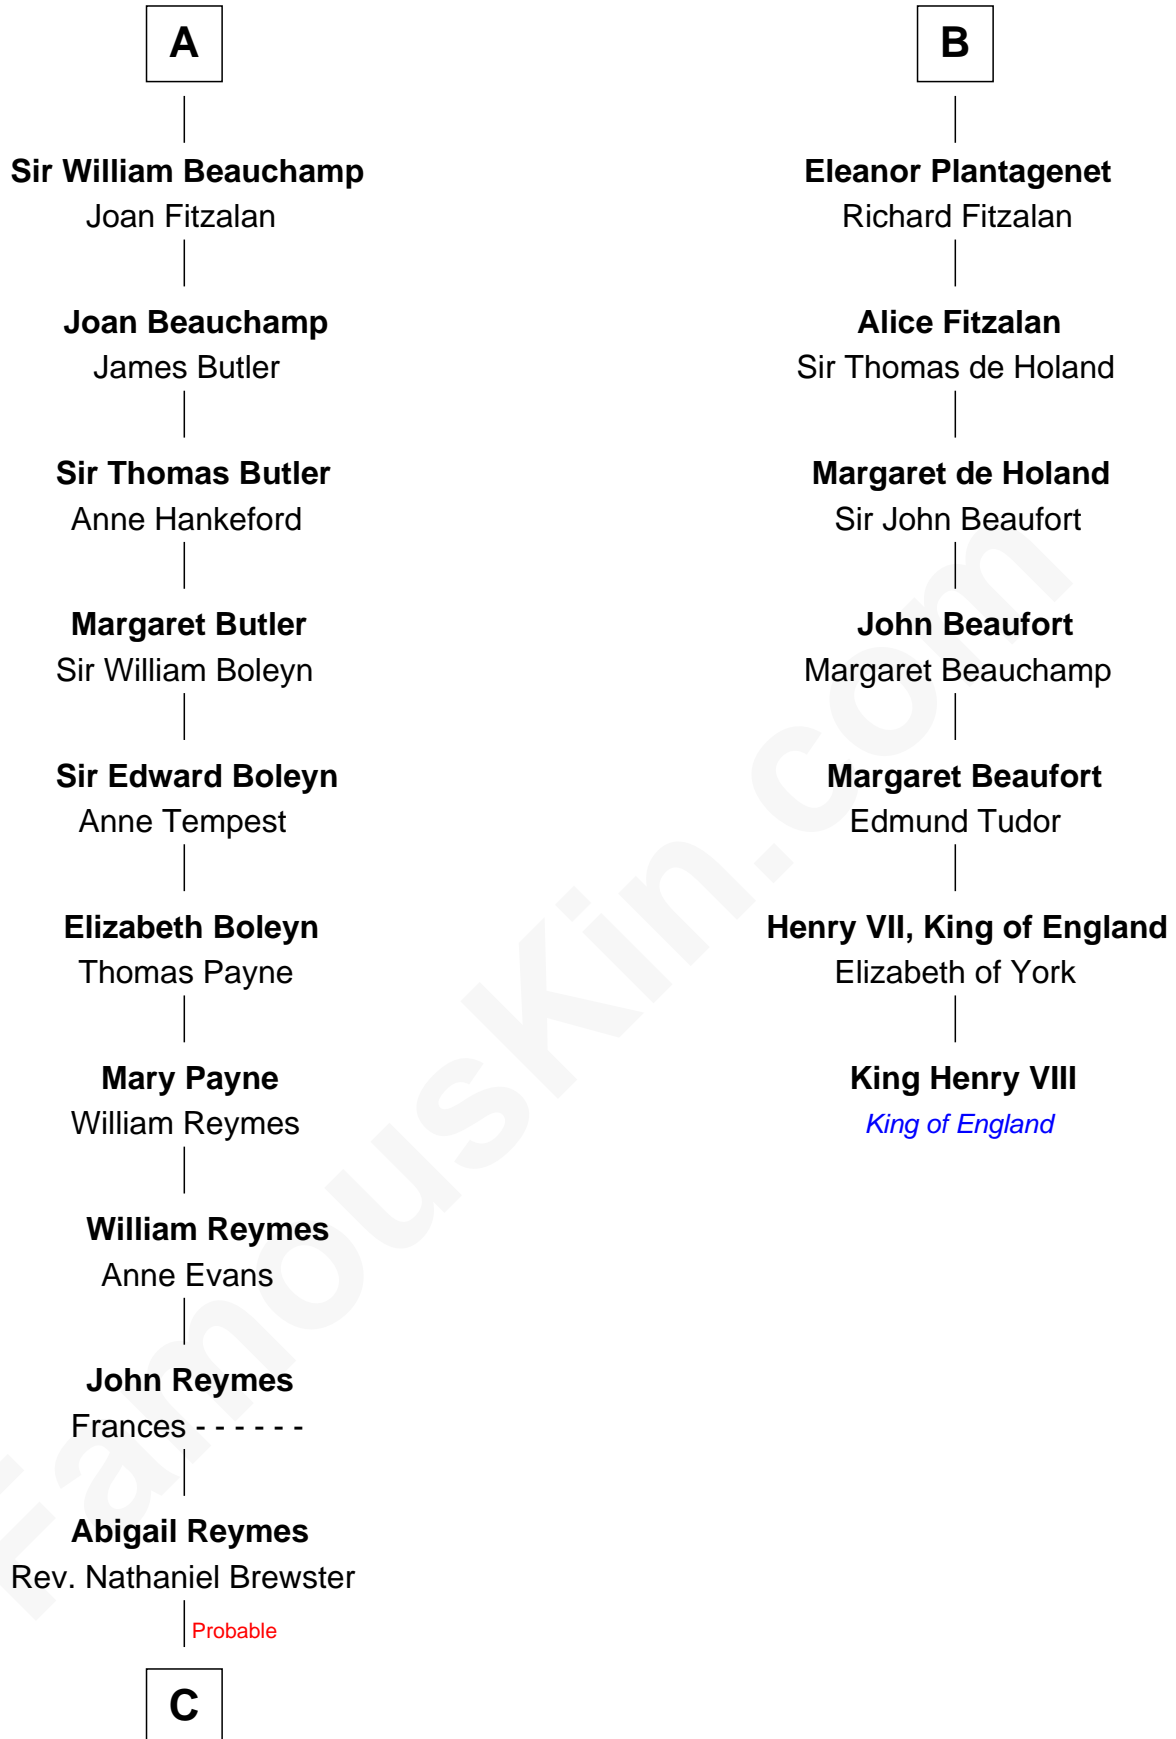

FamousKin.com

Relationship Chart of

William Floyd

Signer of the Declaration of Independence

13th cousin 7 times removed of

King Henry VIII
King of England

Simon de St. Liz
Isabel of Leicester

C

—
Sarah Brewster

Jonathan Smith

—
Jonathan Smith

Elizabeth Platt

—
Tabitha Smith

Nicholl Floyd

—
William Floyd

Signer of Declaration of Independence