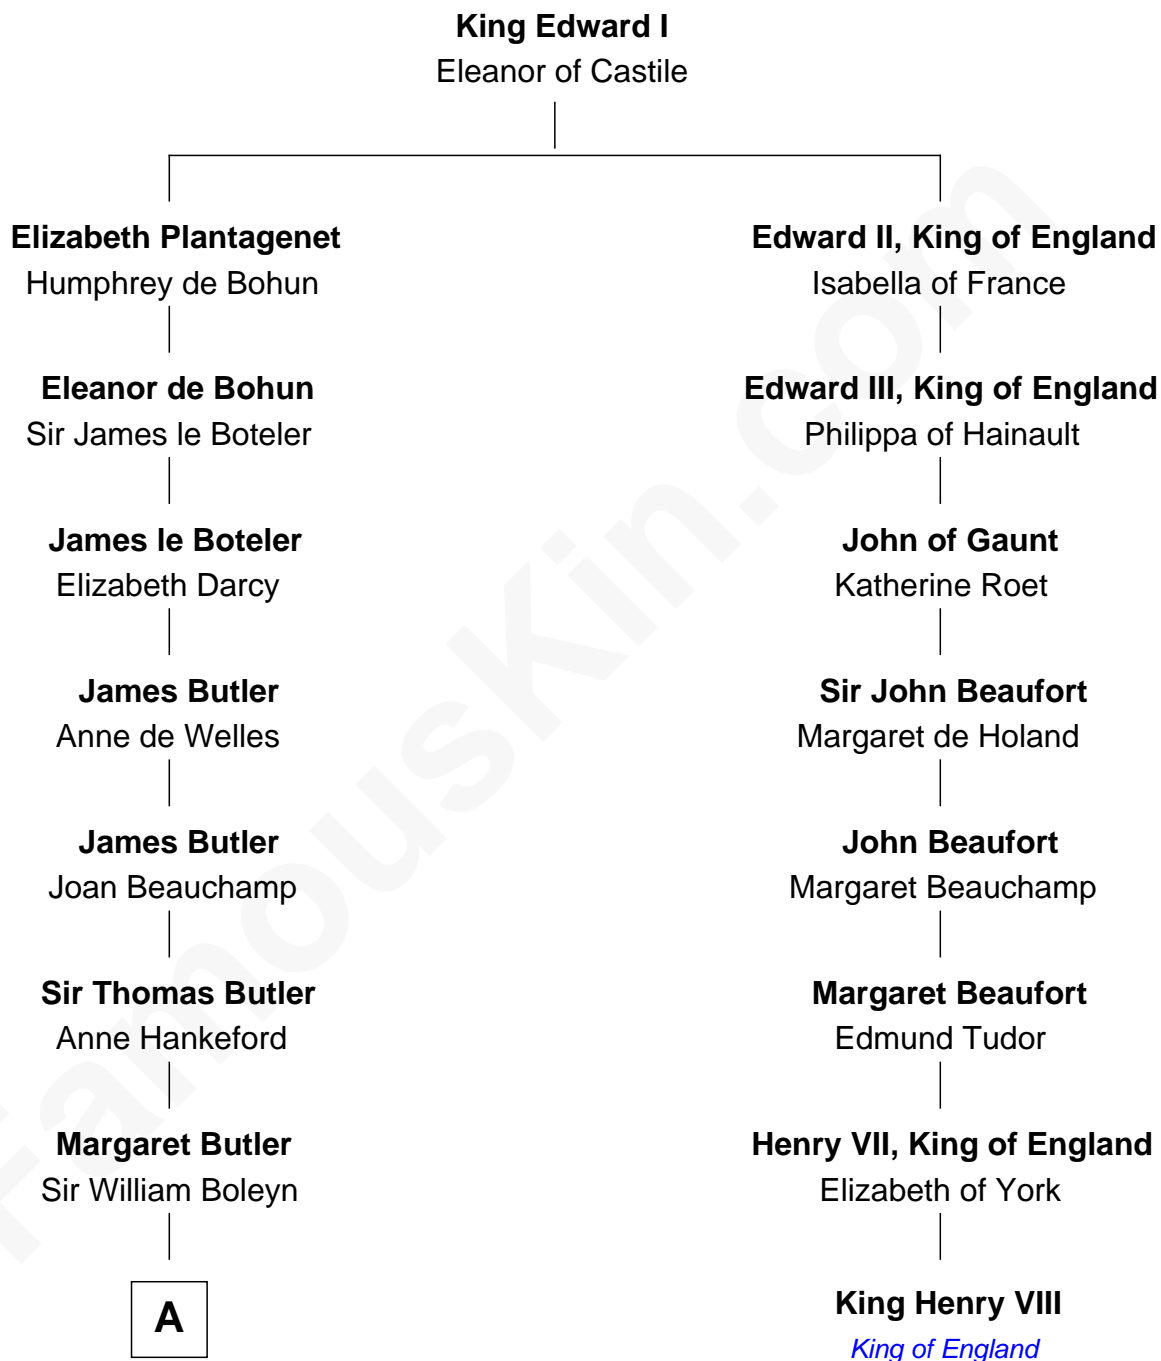

FamousKin.com

Relationship Chart of

William Floyd

Signer of the Declaration of Independence

7th cousin 9 times removed of

King Henry VIII
King of England

A

—
Sir Edward Boleyn

Anne Tempest

—
Elizabeth Boleyn

Thomas Payne

—
Mary Payne

William Reymes

—
William Reymes

Anne Evans

—
John Reymes