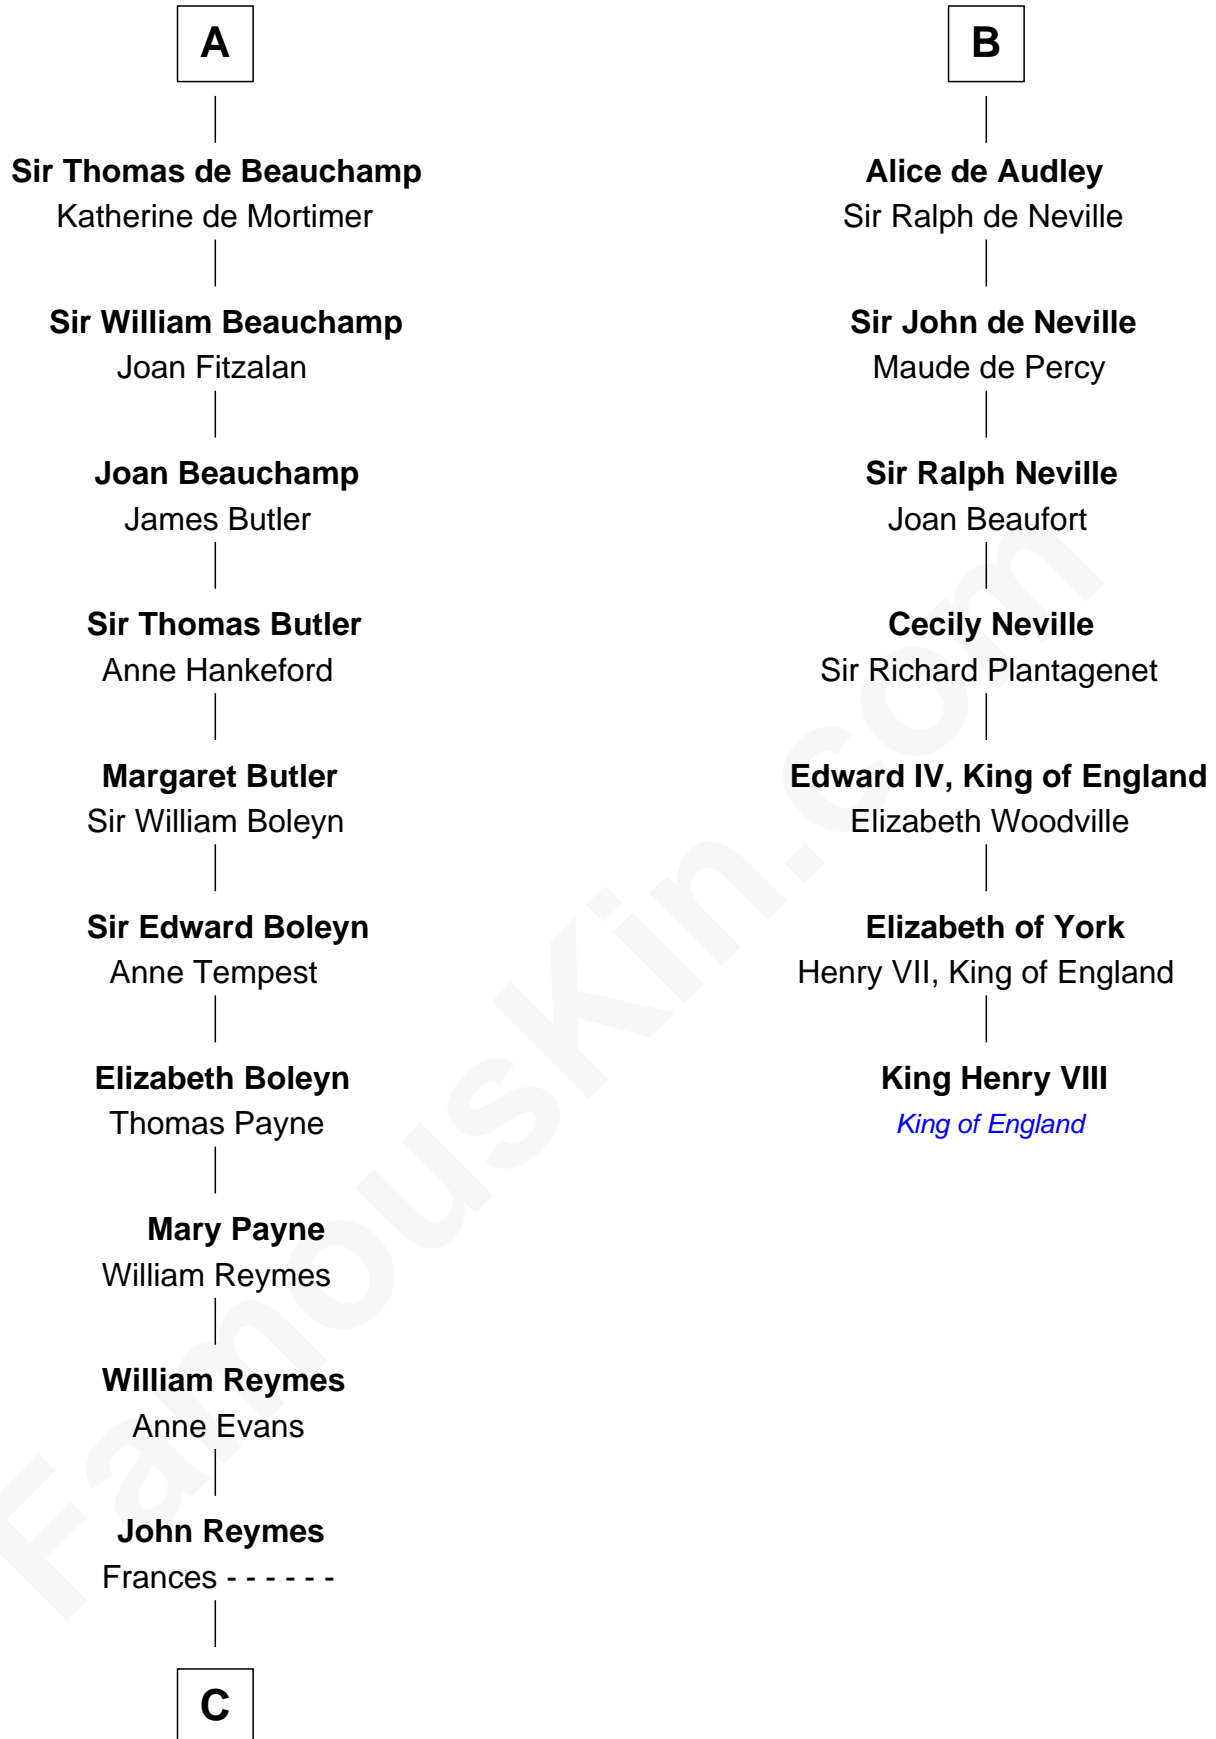

## Relationship Chart of

### William Floyd

Signer of the Declaration of Independence

13th cousin 8 times removed of

### King Henry VIII

King of England

**Mitchertach O'Toole**  
Cacht Inion Loigsig O'Morda

**C**

**Abigail Reymes**  
Rev. Nathaniel Brewster

Probable

**Sarah Brewster**  
Jonathan Smith

**Jonathan Smith**  
Elizabeth Platt