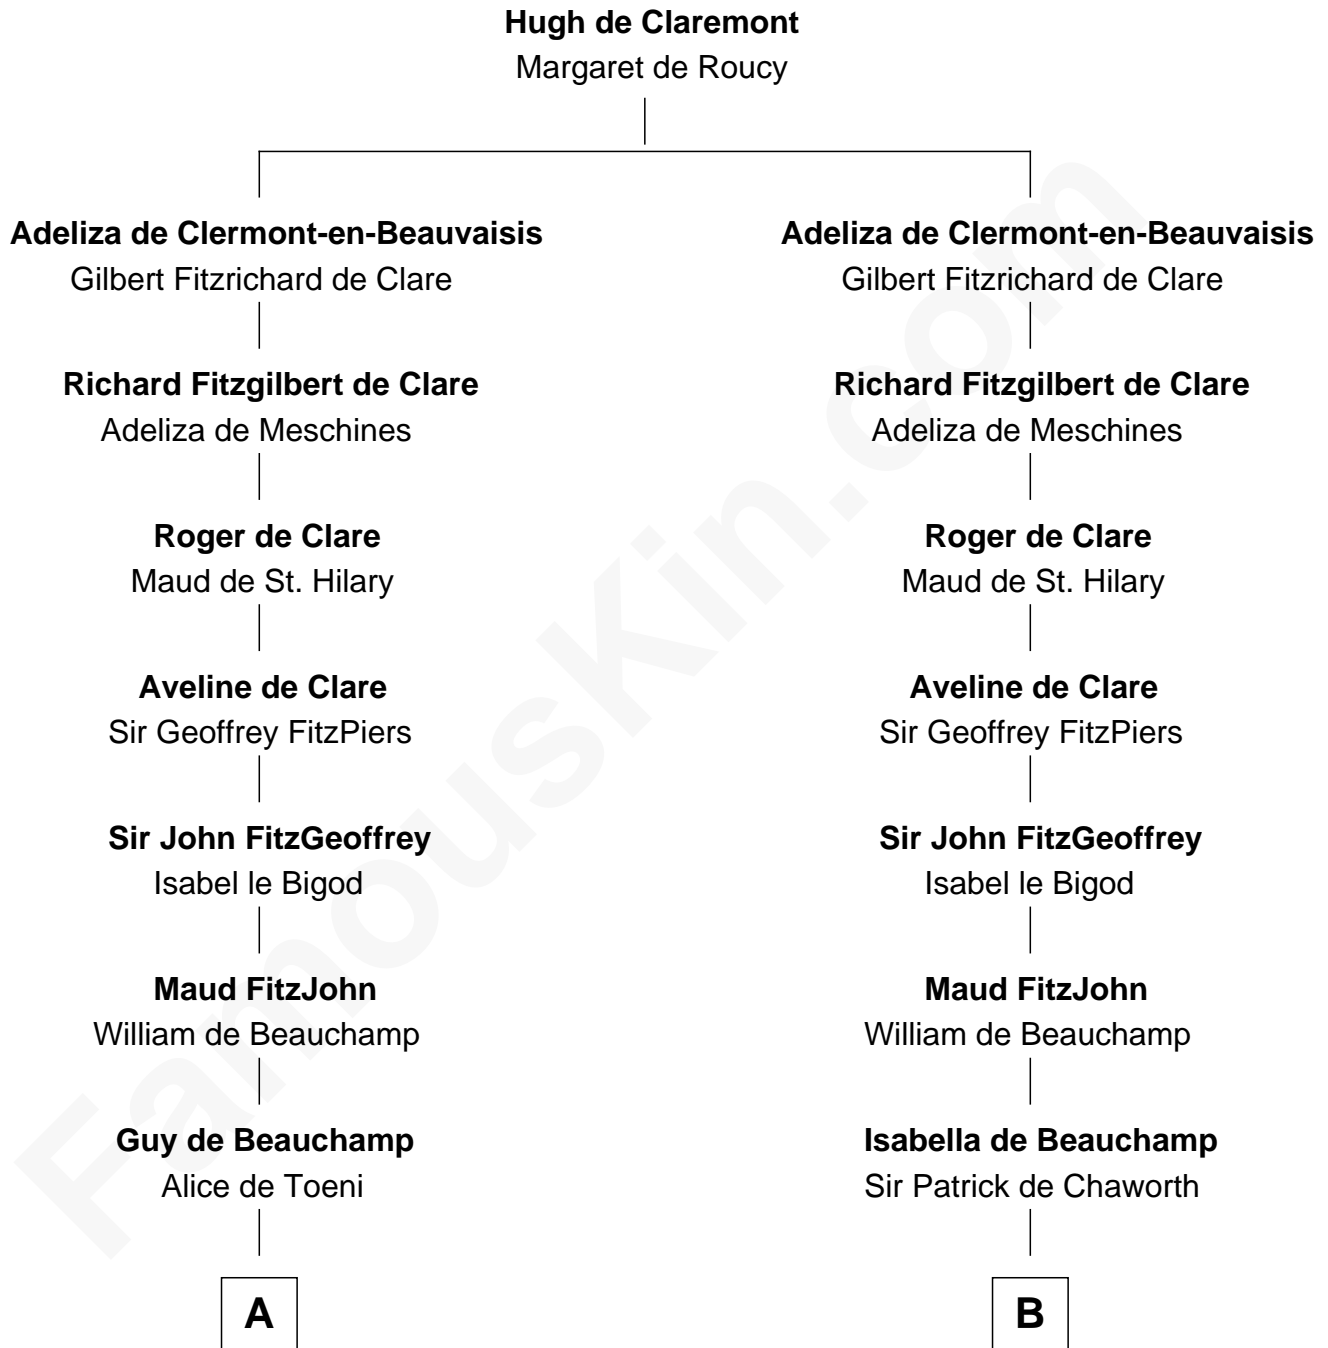

# FamousKin.com

## Relationship Chart of

### William Floyd

*Signer of the Declaration of Independence*

14th cousin 7 times removed of

**King Henry VIII**  
*King of England*

**C**

**Abigail Reymes**  
Rev. Nathaniel Brewster

Probable

**Sarah Brewster**  
Jonathan Smith