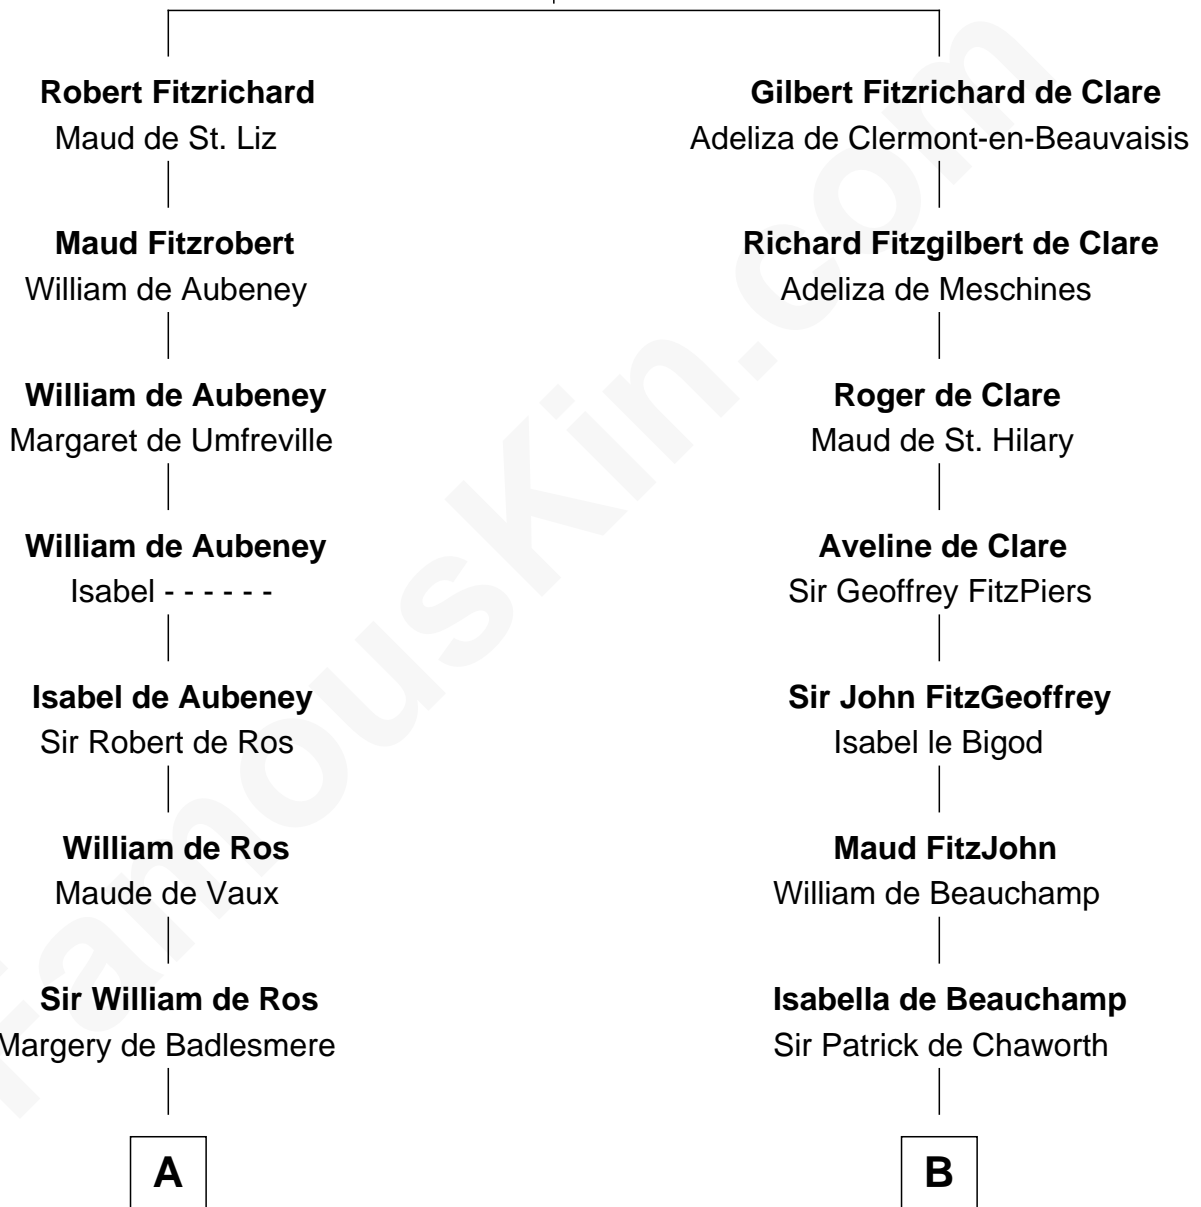

FamousKin.com

Relationship Chart of

William Floyd

Signer of the Declaration of Independence

14th cousin 7 times removed of

King Henry VIII
King of England

Richard Fitzgilbert
Rohese Giffard

C

Abigail Reymes
Rev. Nathaniel Brewster

Probable

Sarah Brewster
Jonathan Smith

Jonathan Smith
Elizabeth Platt

Tabitha Smith
Nicholl Floyd

William Floyd
Signer of Declaration of Independence

FamousKin.com