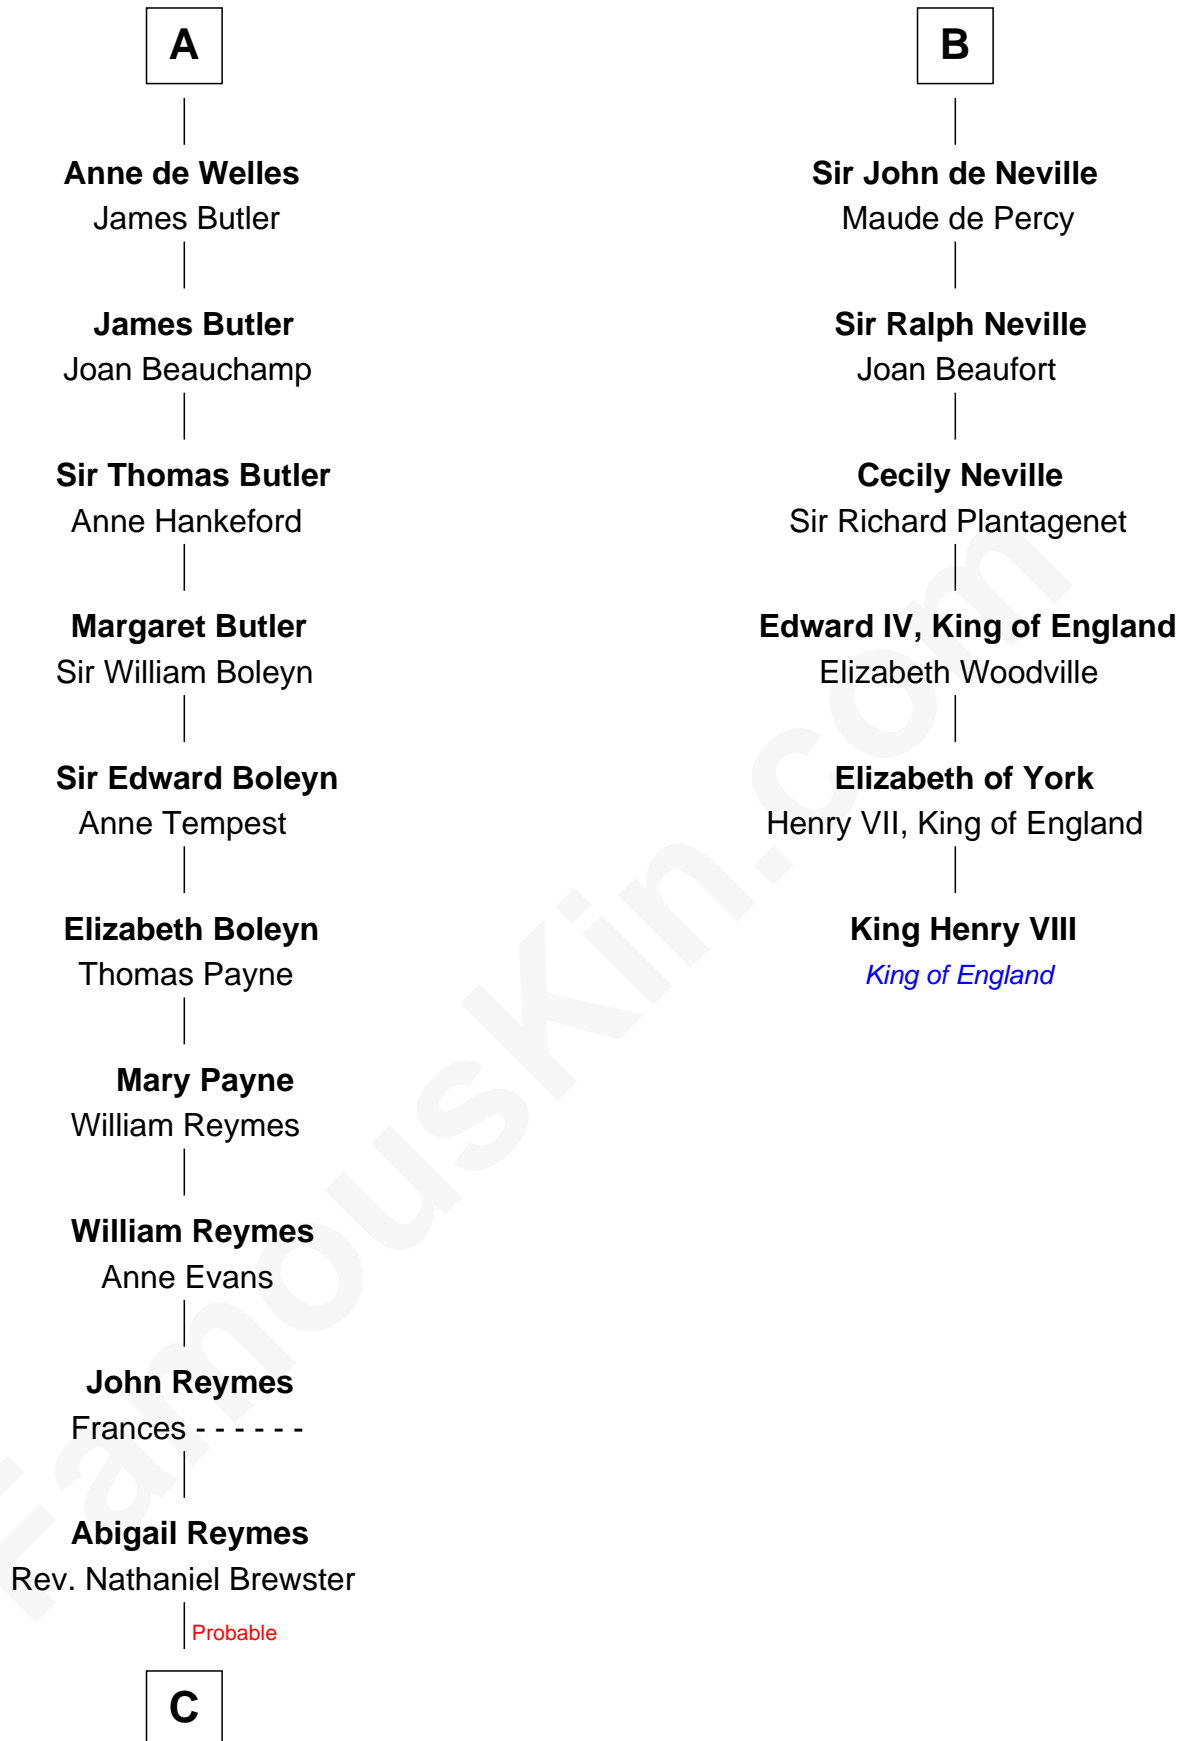

FamousKin.com

Relationship Chart of

William Floyd

Signer of the Declaration of Independence

12th cousin 8 times removed of

King Henry VIII

King of England

C

—
Sarah Brewster

Jonathan Smith

—
Jonathan Smith

Elizabeth Platt

—
Tabitha Smith

Nicholl Floyd

—
William Floyd

Signer of Declaration of Independence