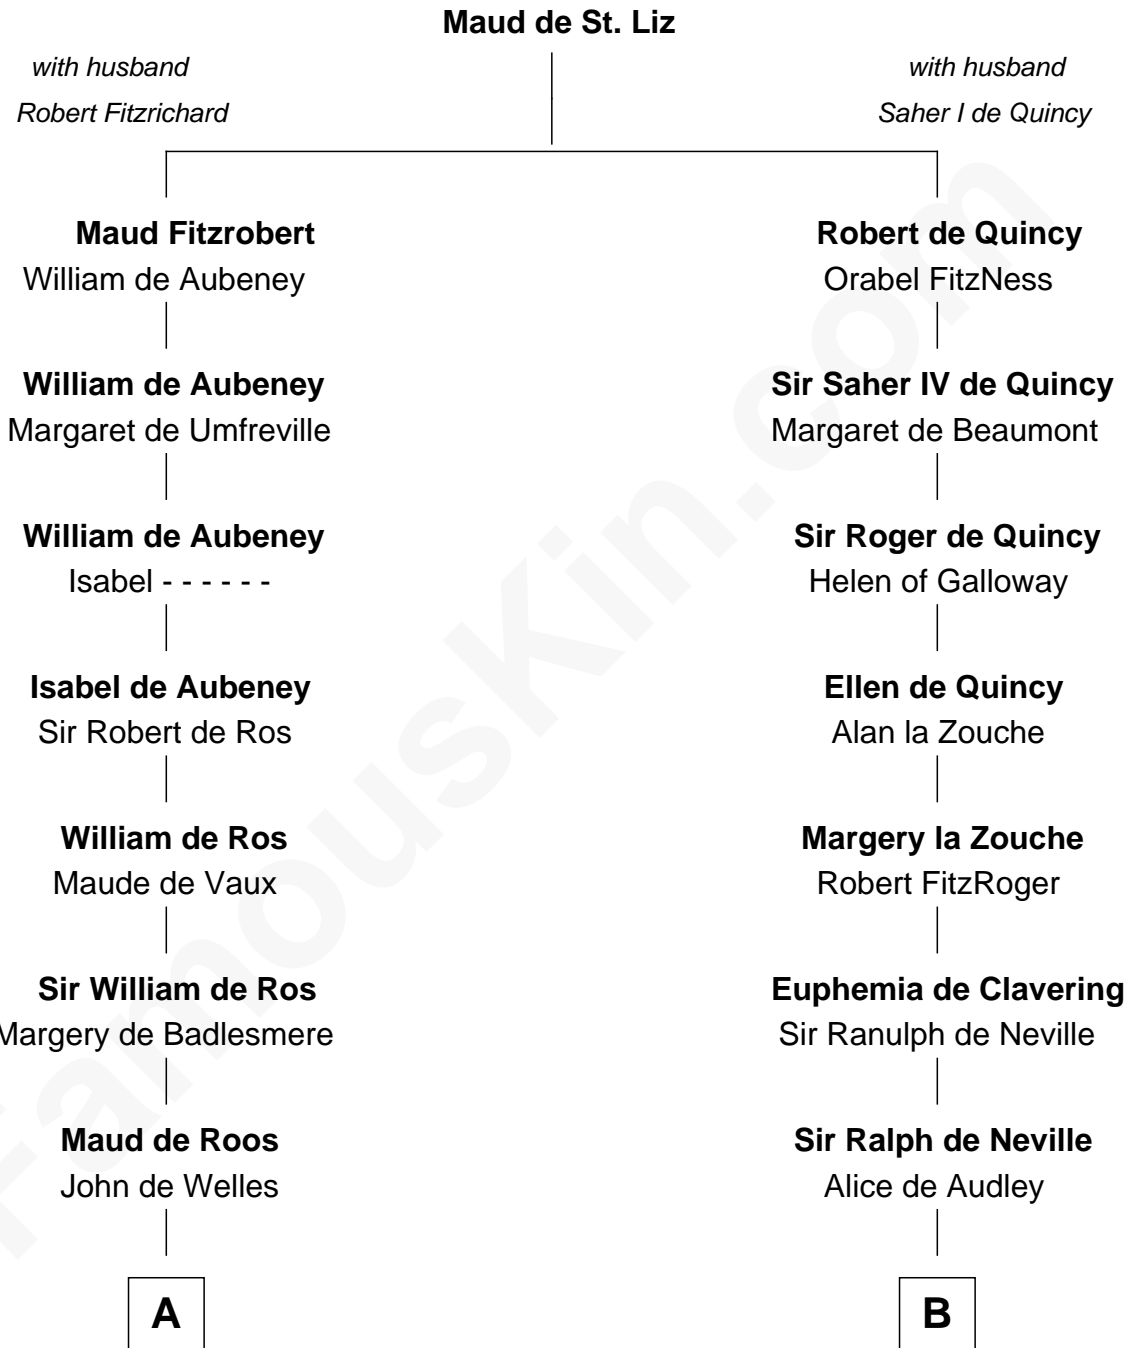

FamousKin.com

Relationship Chart of

William Floyd

Signer of the Declaration of Independence

12th cousin 8 times removed of

King Henry VIII

King of England

C

—
Sarah Brewster

Jonathan Smith

—
Jonathan Smith

Elizabeth Platt

—
Tabitha Smith

Nicholl Floyd

—
William Floyd

Signer of Declaration of Independence