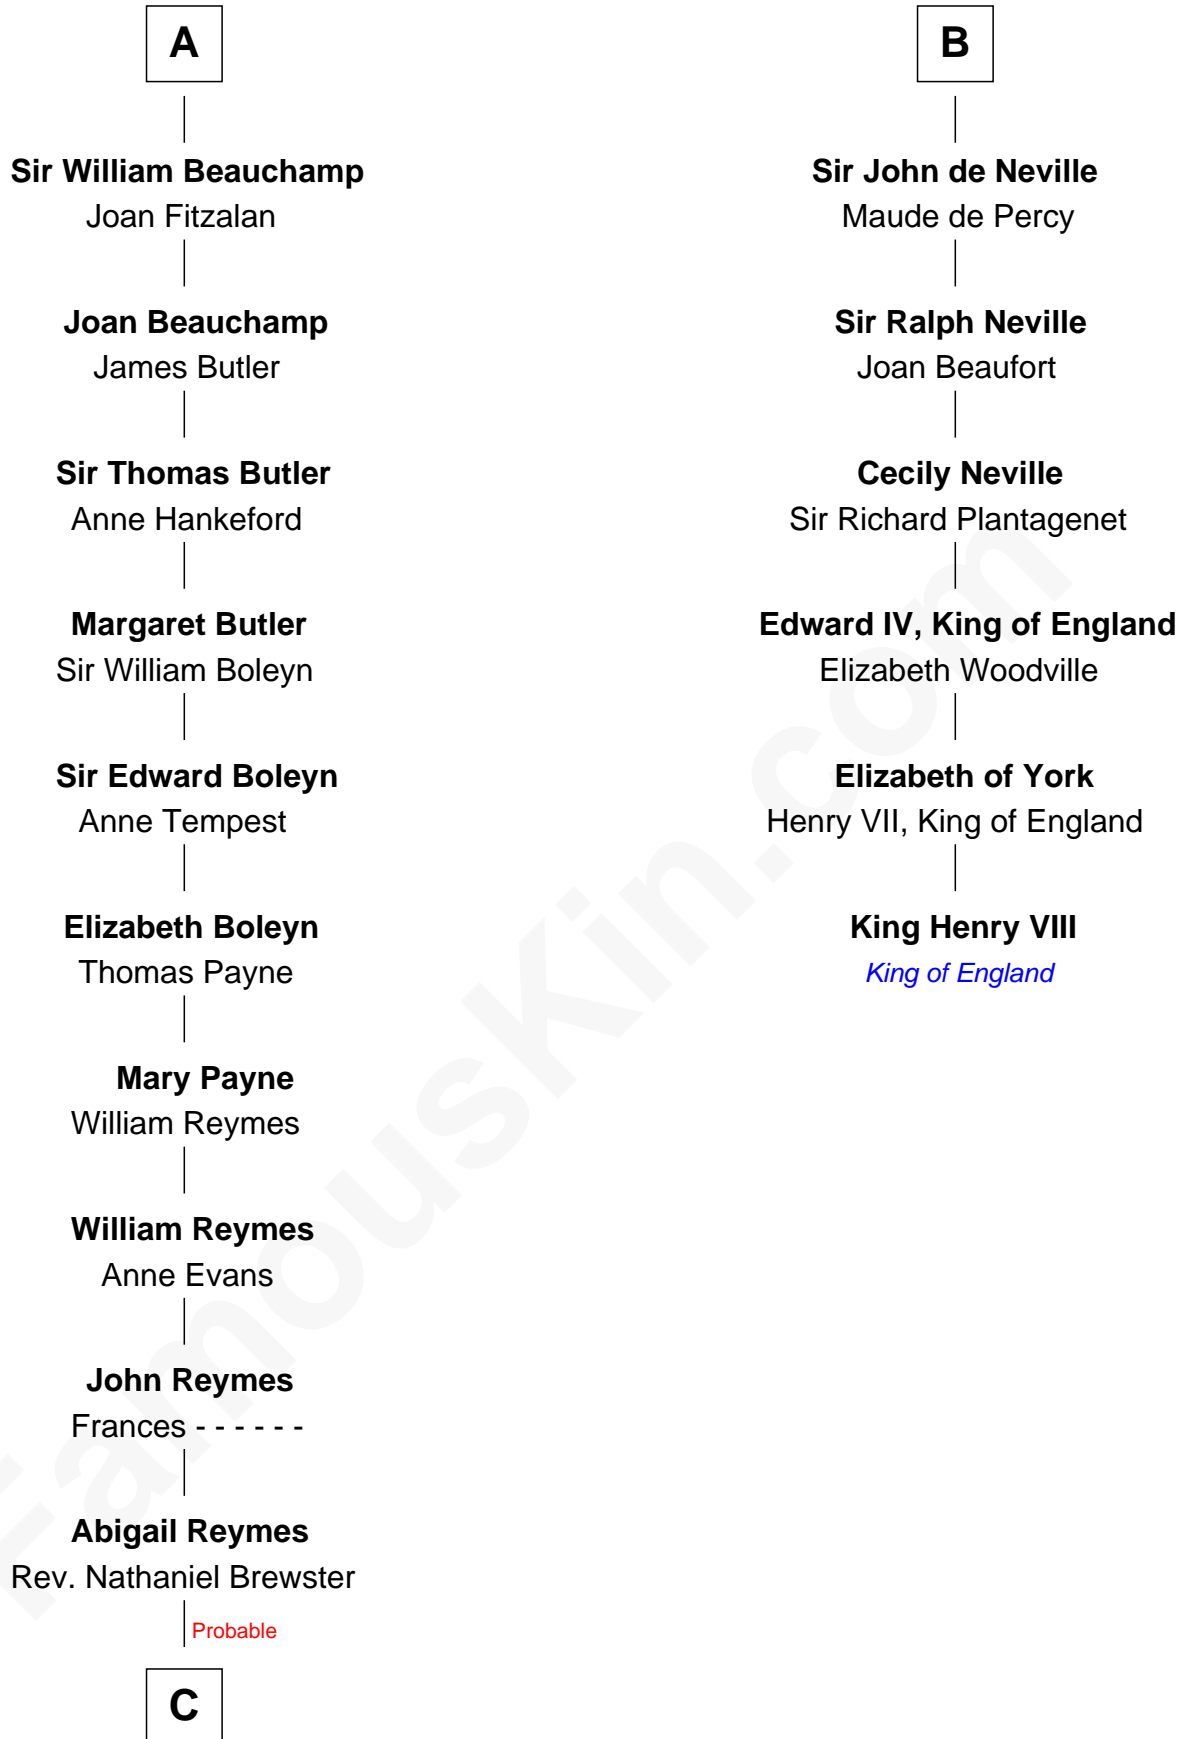

FamousKin.com

Relationship Chart of

William Floyd

Signer of the Declaration of Independence

12th cousin 8 times removed of

King Henry VIII

King of England

C

—
Sarah Brewster
Jonathan Smith

—
Jonathan Smith
Elizabeth Platt

—
Tabitha Smith
Nicholl Floyd

—
William Floyd

Signer of Declaration of Independence

FamousKin.com