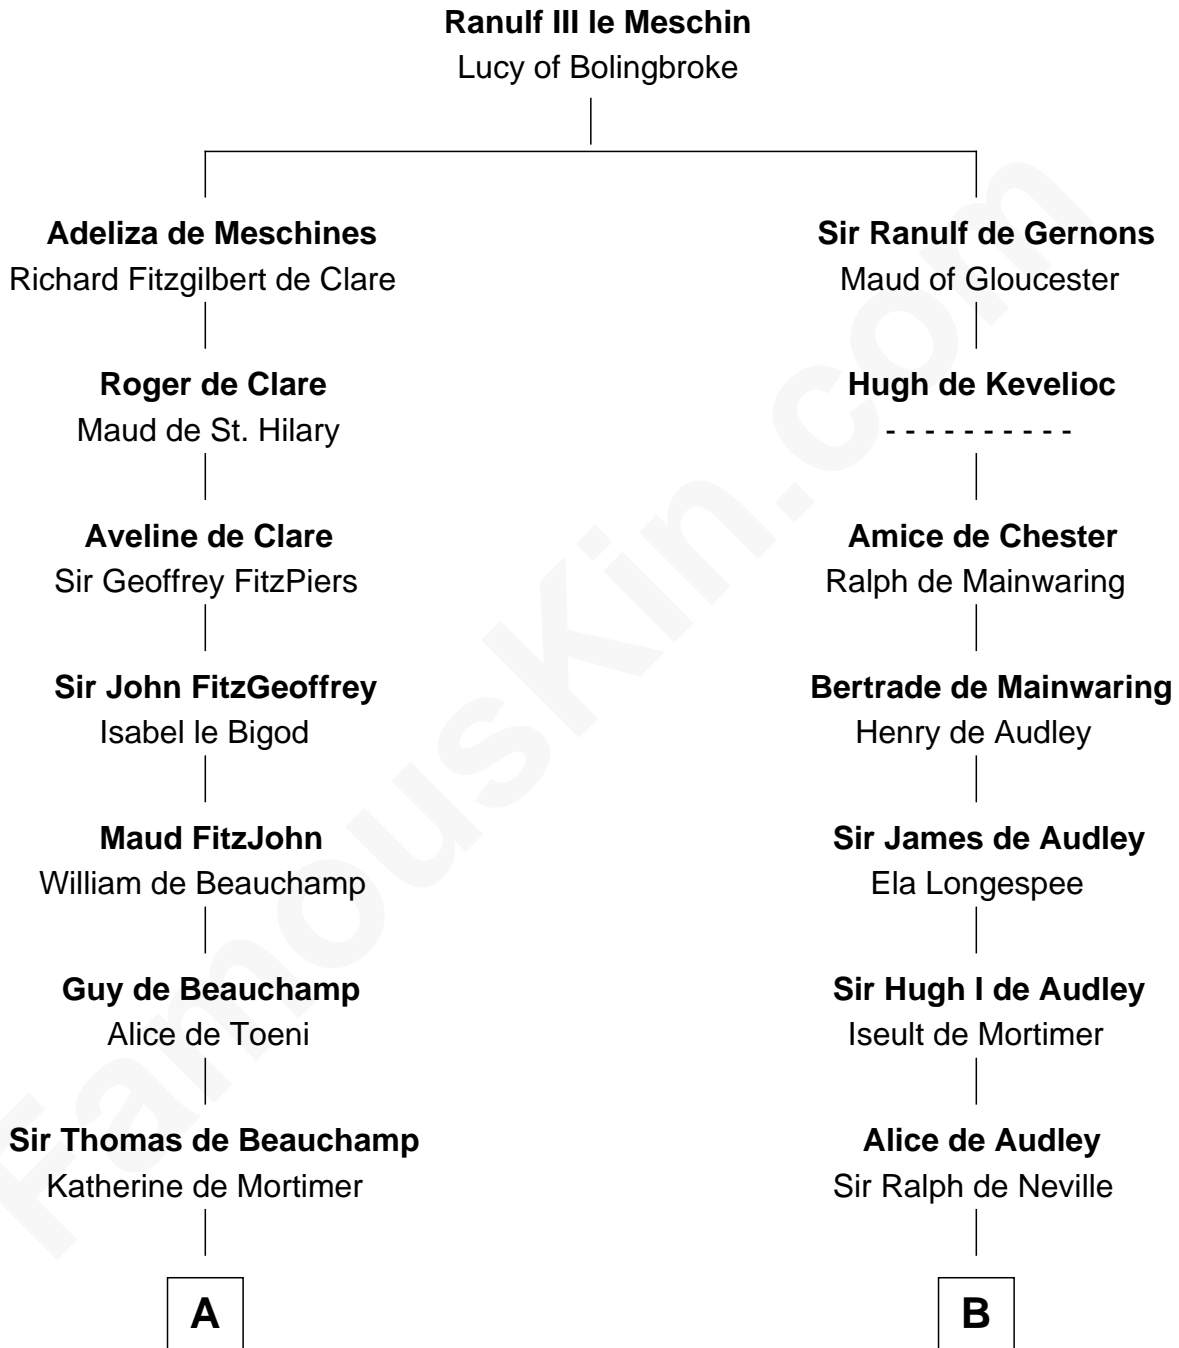

FamousKin.com

Relationship Chart of

William Floyd

Signer of the Declaration of Independence

12th cousin 8 times removed of

King Henry VIII

King of England

C

—
Sarah Brewster
Jonathan Smith

—
Jonathan Smith
Elizabeth Platt

—
Tabitha Smith
Nicholl Floyd

—
William Floyd

Signer of Declaration of Independence

FamousKin.com