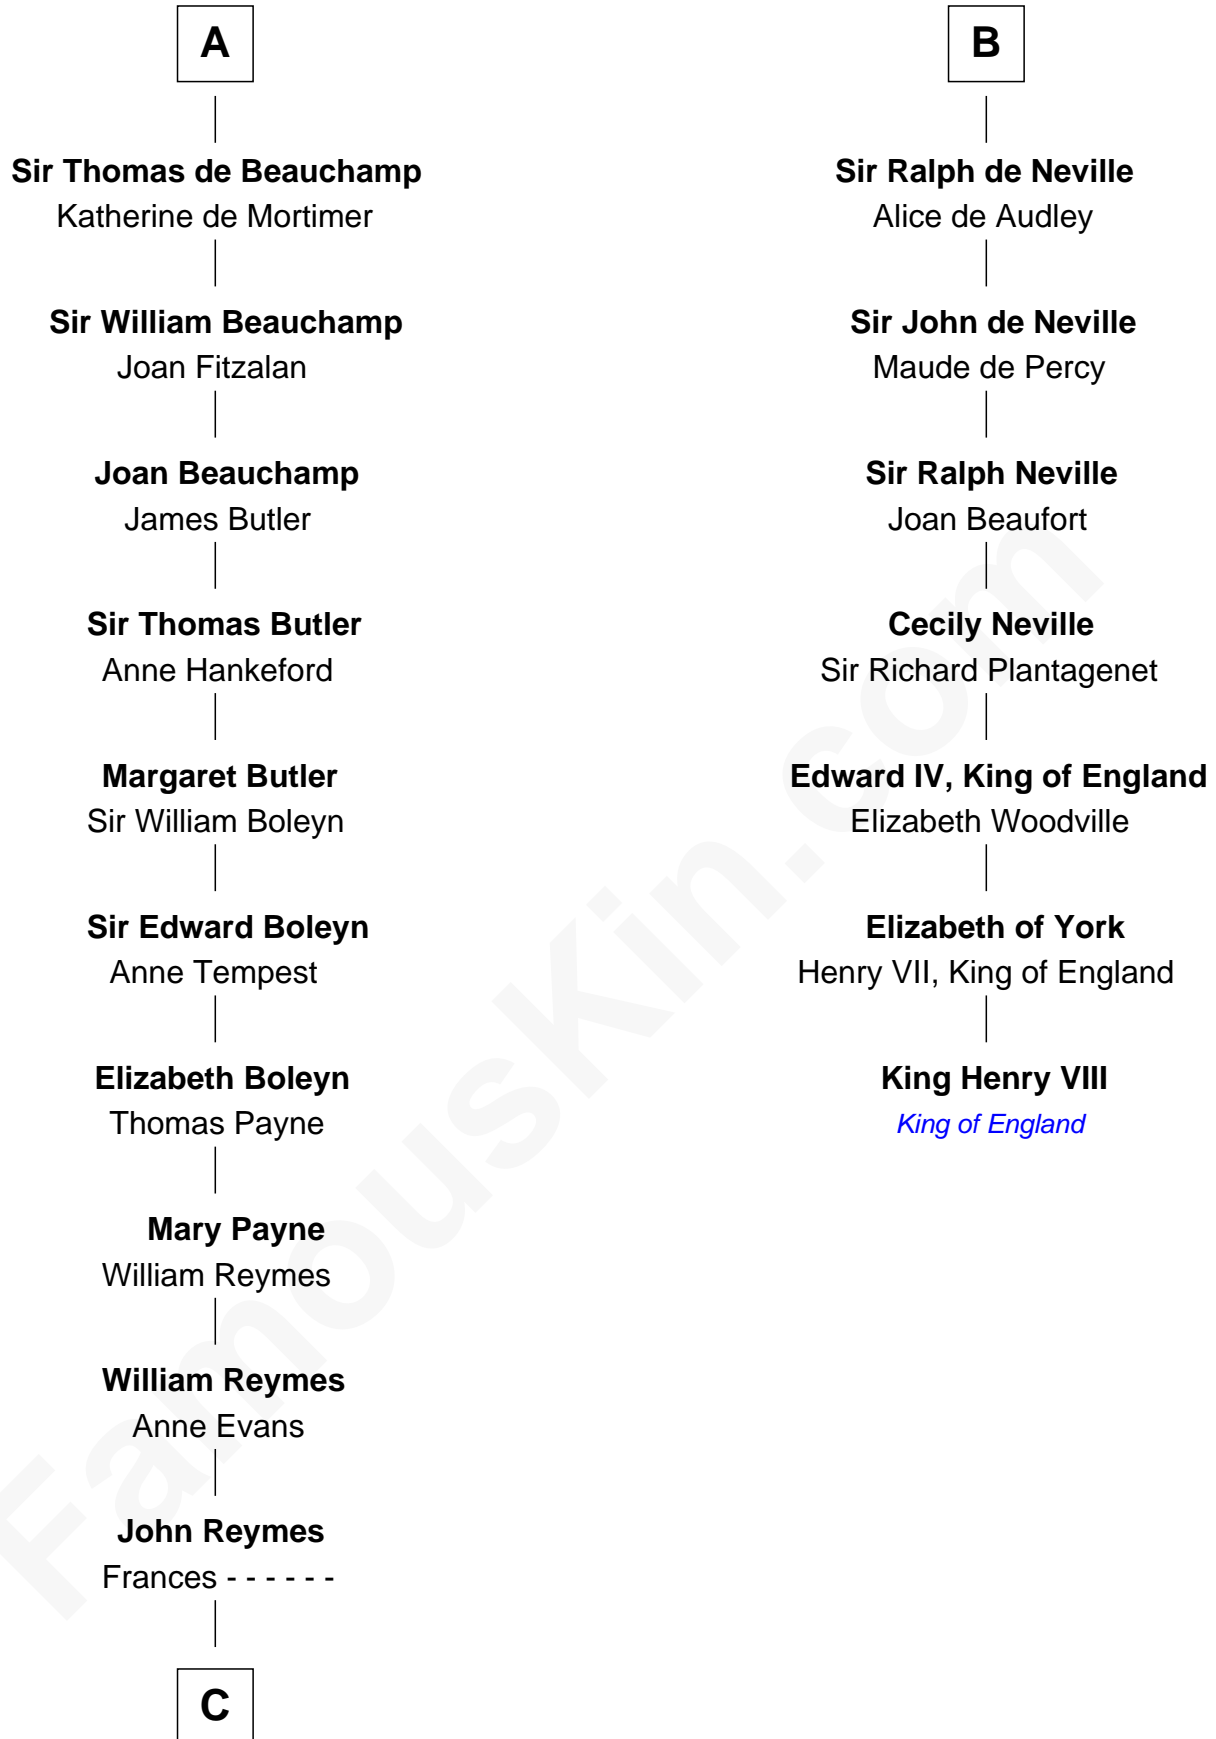

## Relationship Chart of

### William Floyd

*Signer of the Declaration of Independence*

13th cousin 8 times removed of

### King Henry VIII

*King of England*

Ralph de Gael

**C**

**Abigail Reymes**  
Rev. Nathaniel Brewster

Probable

**Sarah Brewster**  
Jonathan Smith

**Jonathan Smith**  
Elizabeth Platt