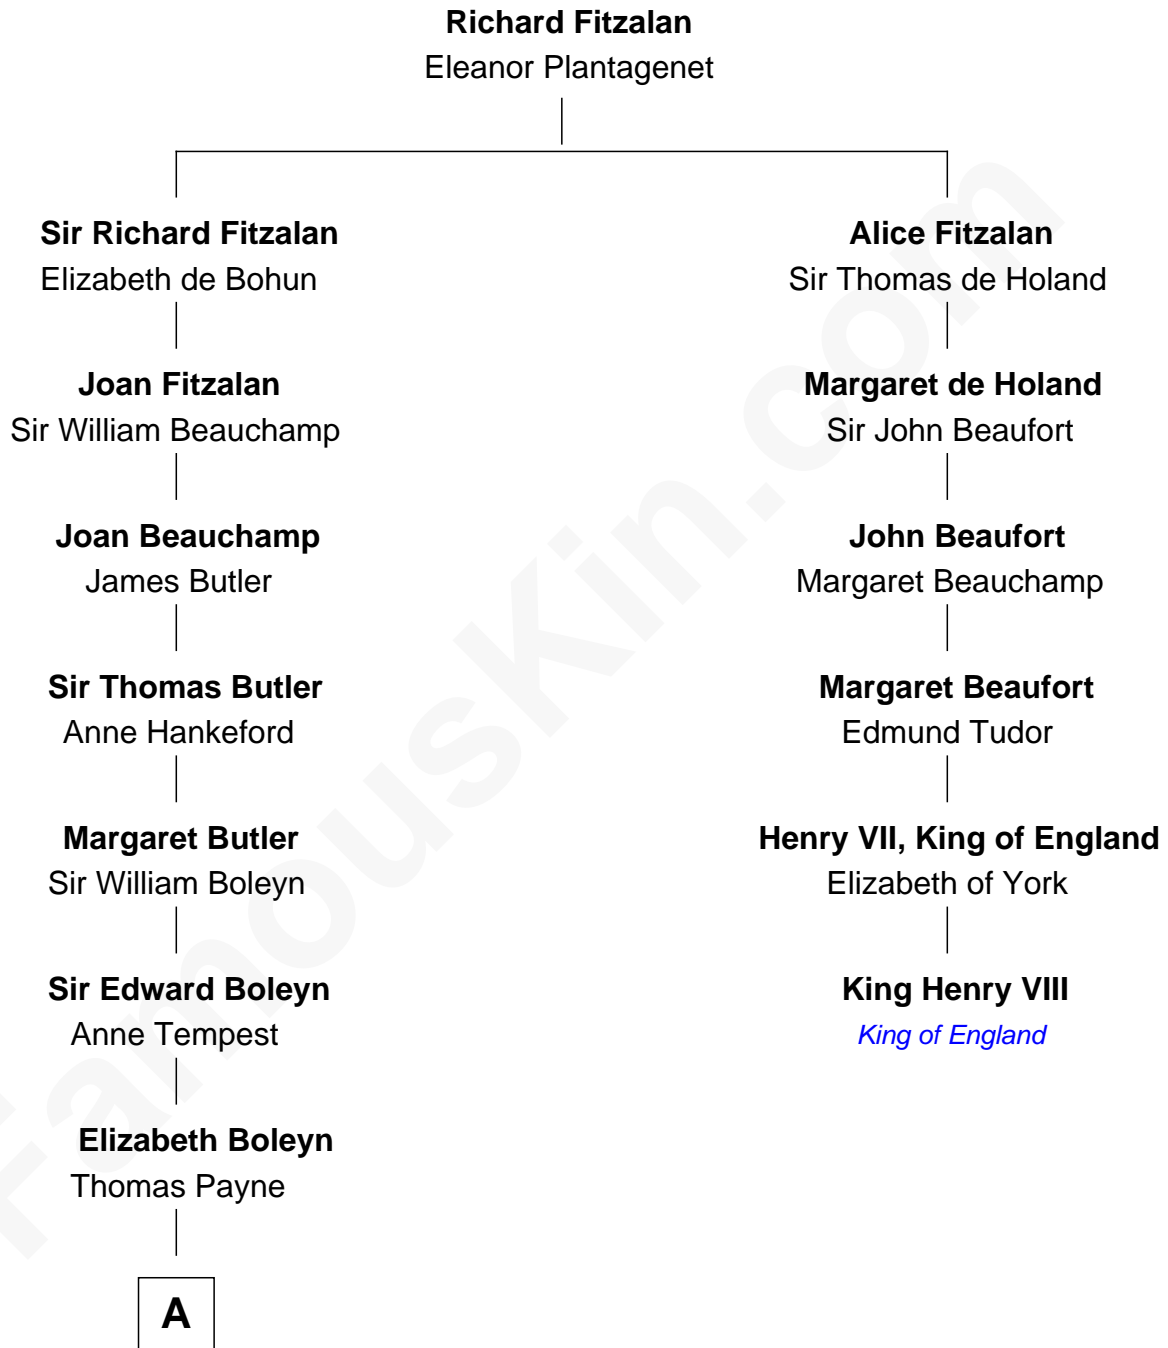

FamousKin.com

Relationship Chart of

William Floyd

Signer of the Declaration of Independence

5th cousin 9 times removed of

King Henry VIII
King of England

A

Mary Payne
William Reymes