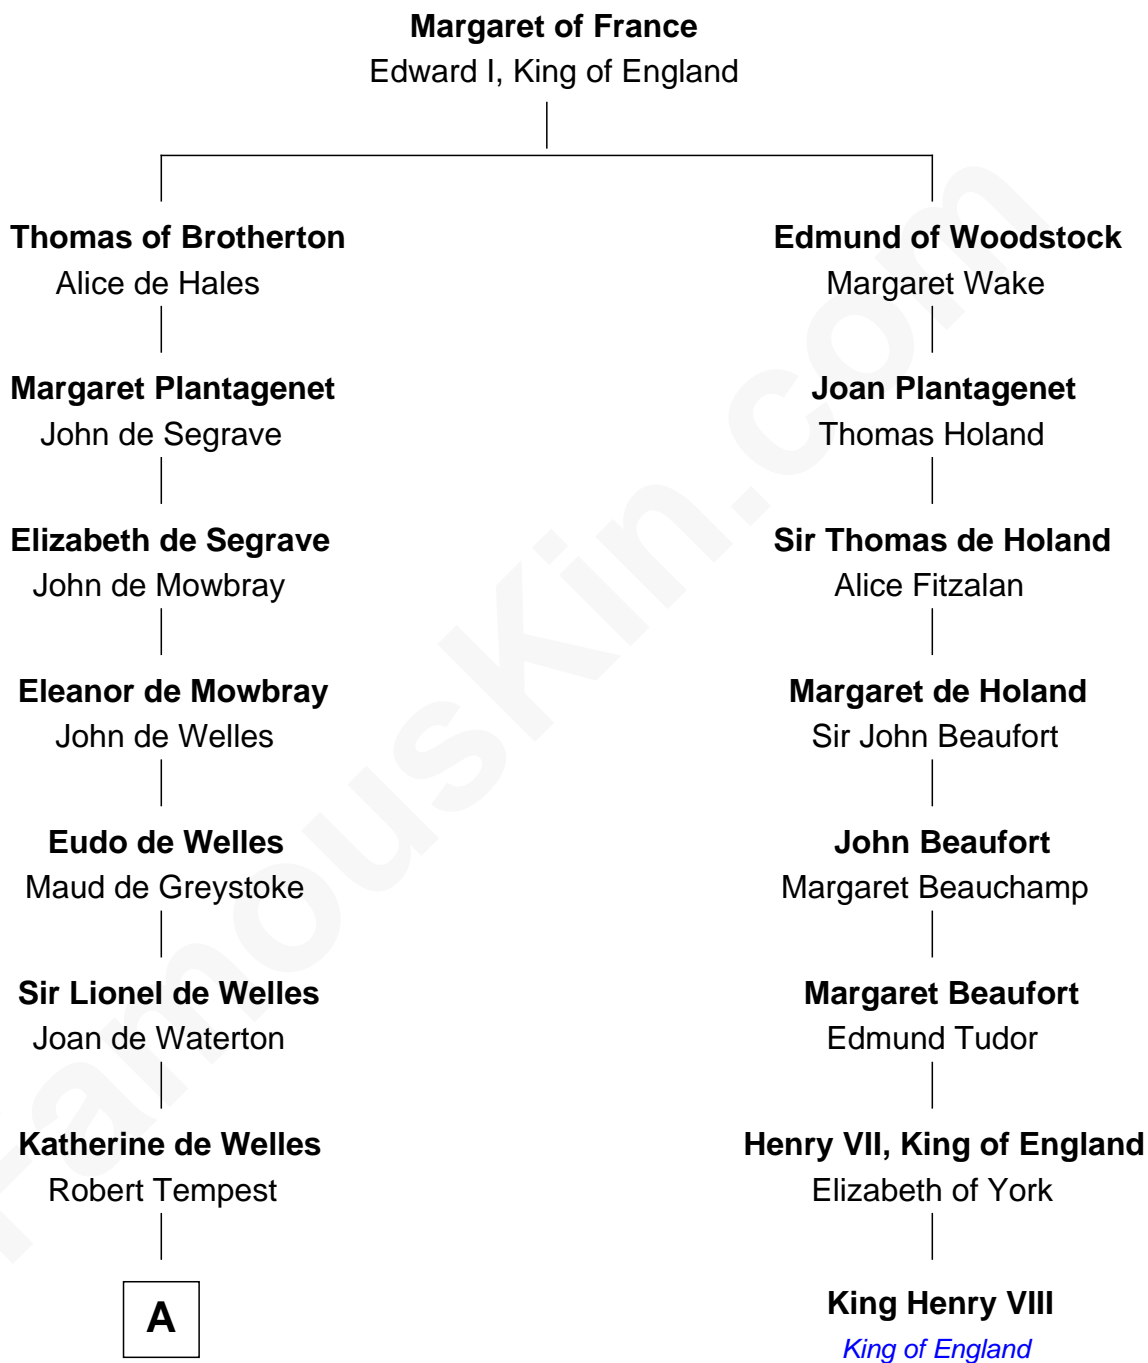

FamousKin.com

Relationship Chart of

William Floyd

Signer of the Declaration of Independence

7th cousin 10 times removed of

King Henry VIII

King of England

A

John Tempest

Anne Tempest
Sir Edward Boleyn

Elizabeth Boleyn
Thomas Payne

Mary Payne
William Reymes

William Reymes
Anne Evans

John Reymes
Frances -----

Abigail Reymes
Rev. Nathaniel Brewster

Probable

Sarah Brewster
Jonathan Smith

Jonathan Smith
Elizabeth Platt

Tabitha Smith
Nicholl Floyd

William Floyd

Signer of Declaration of Independence