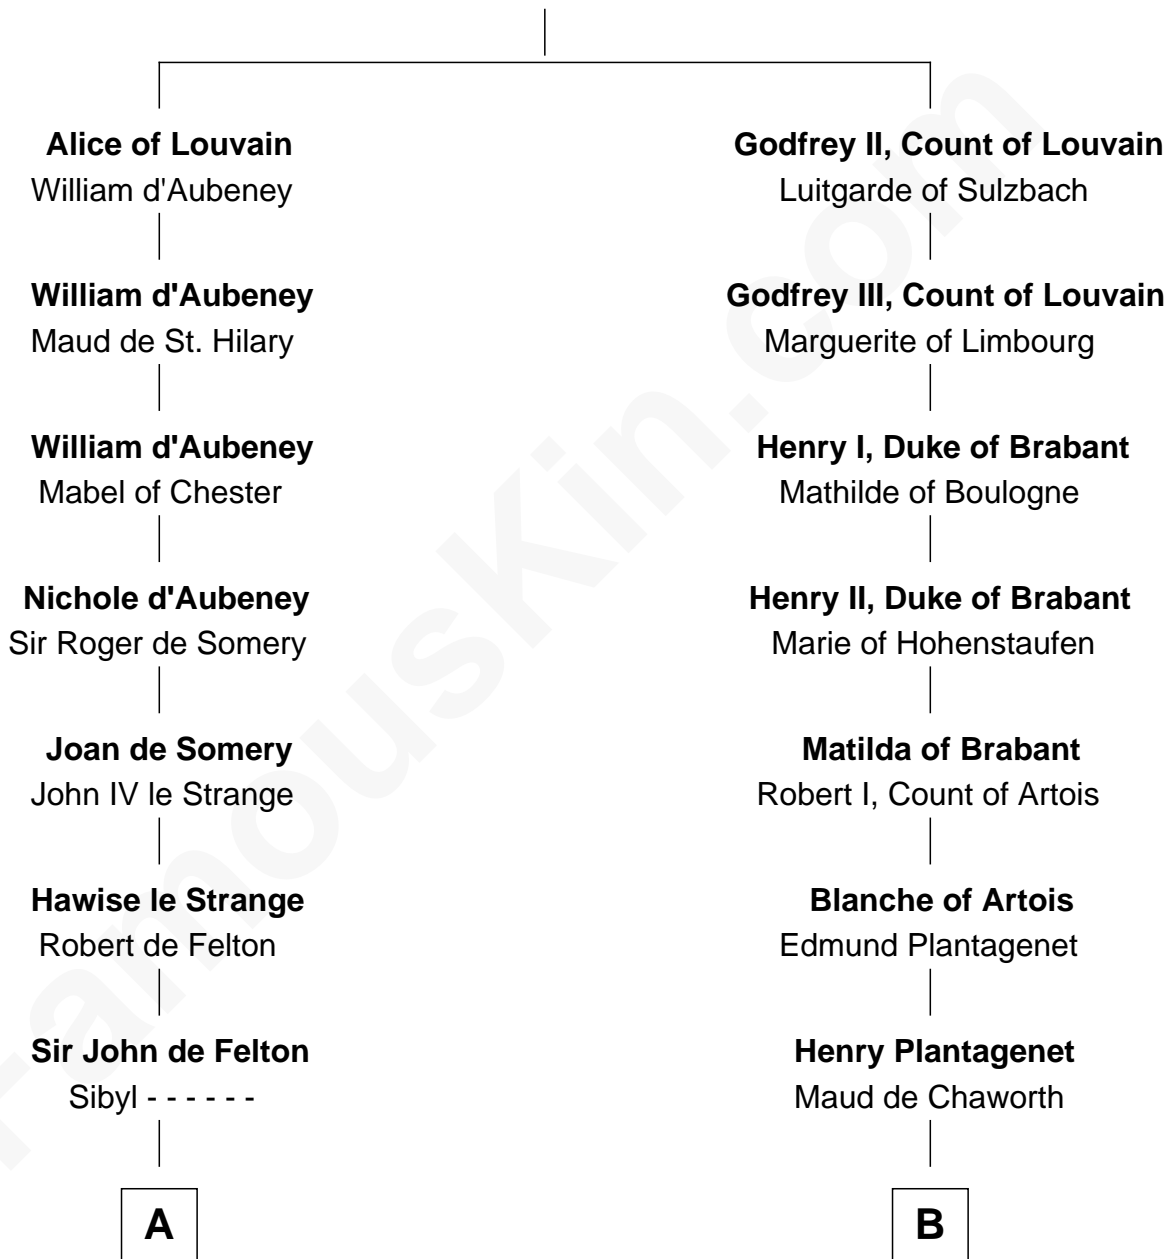

FamousKin.com

Relationship Chart of

William Floyd

Signer of the Declaration of Independence

13th cousin 8 times removed of

King Henry VIII

King of England

Gottfried I, Count of Louvain

Ide de Chiny

C

Abigail Reymes
Rev. Nathaniel Brewster

Probable

Sarah Brewster
Jonathan Smith

Jonathan Smith
Elizabeth Platt

Tabitha Smith
Nicholl Floyd

William Floyd
Signer of Declaration of Independence