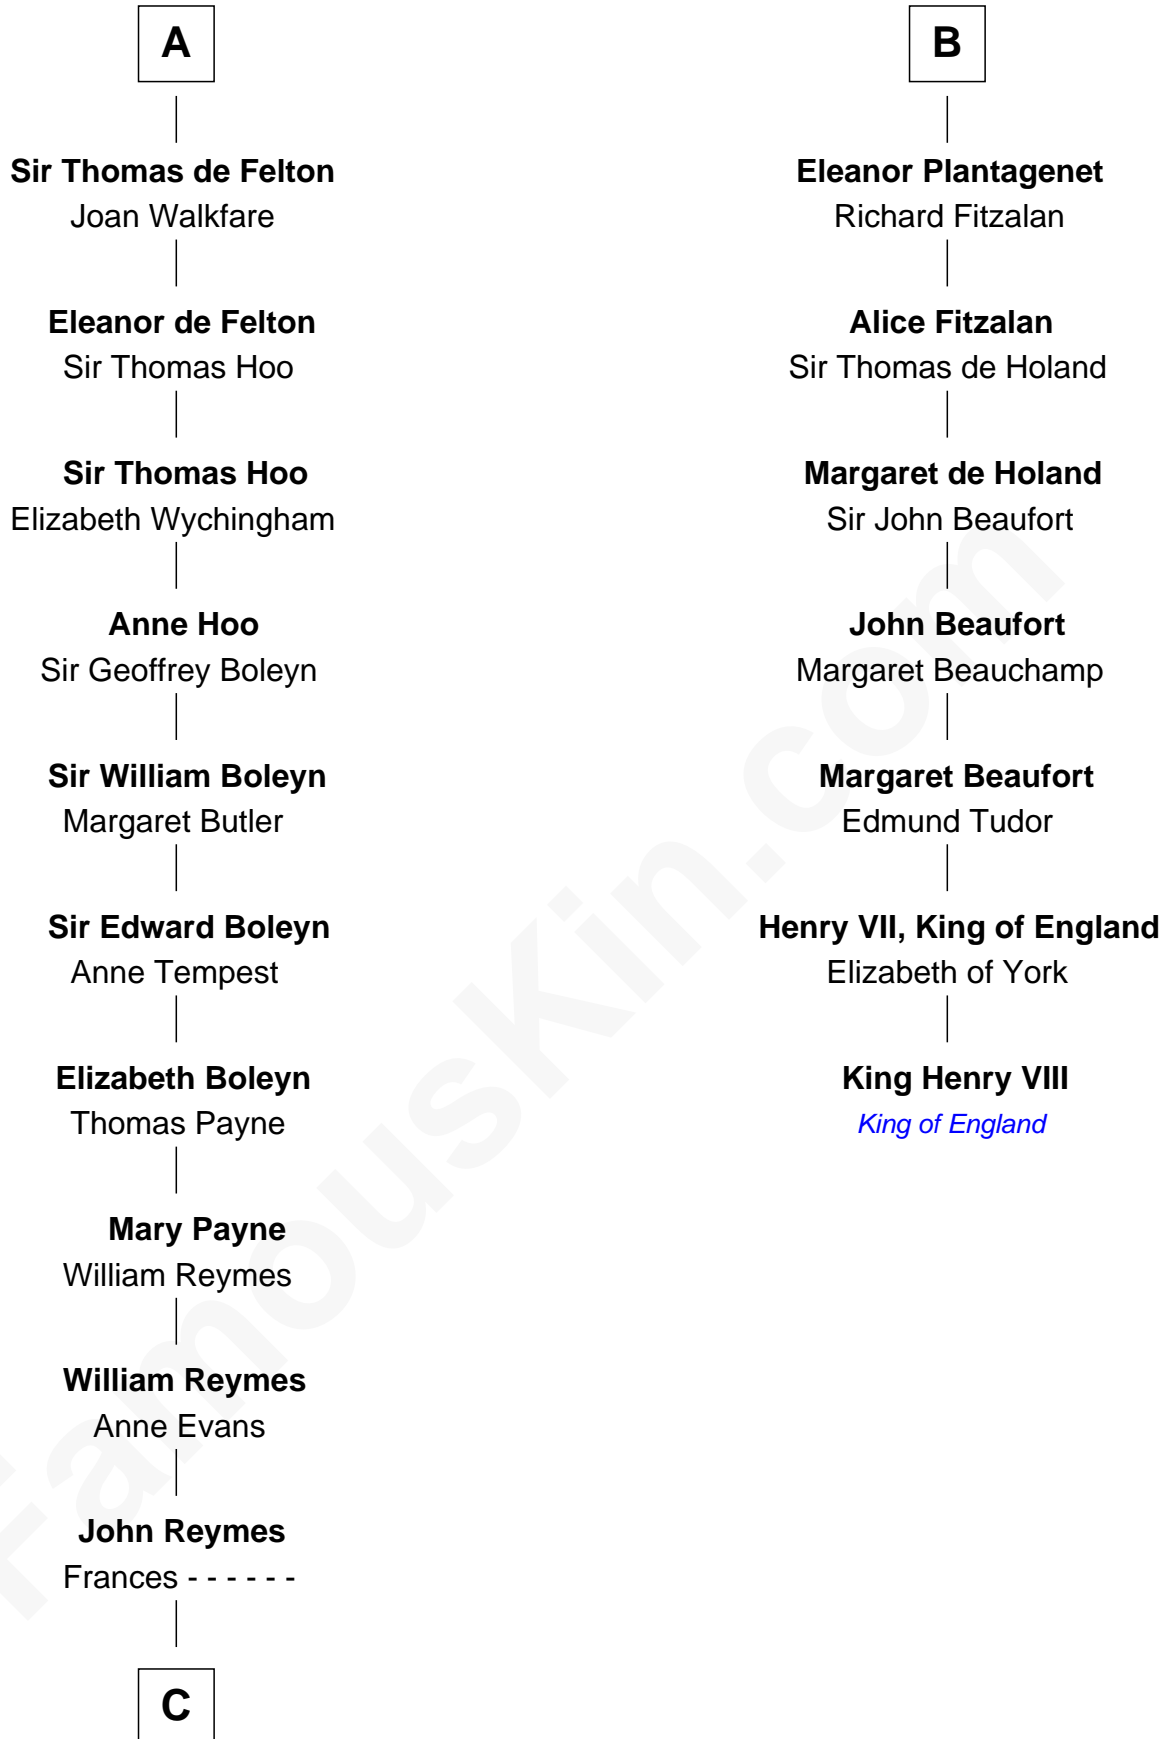

FamousKin.com

Relationship Chart of

William Floyd

Signer of the Declaration of Independence

13th cousin 8 times removed of

King Henry VIII

King of England

Gottfried I, Count of Louvain

Ide de Chiny

C

Abigail Reymes
Rev. Nathaniel Brewster

Probable

Sarah Brewster
Jonathan Smith

Jonathan Smith
Elizabeth Platt

Tabitha Smith
Nicholl Floyd

William Floyd
Signer of Declaration of Independence