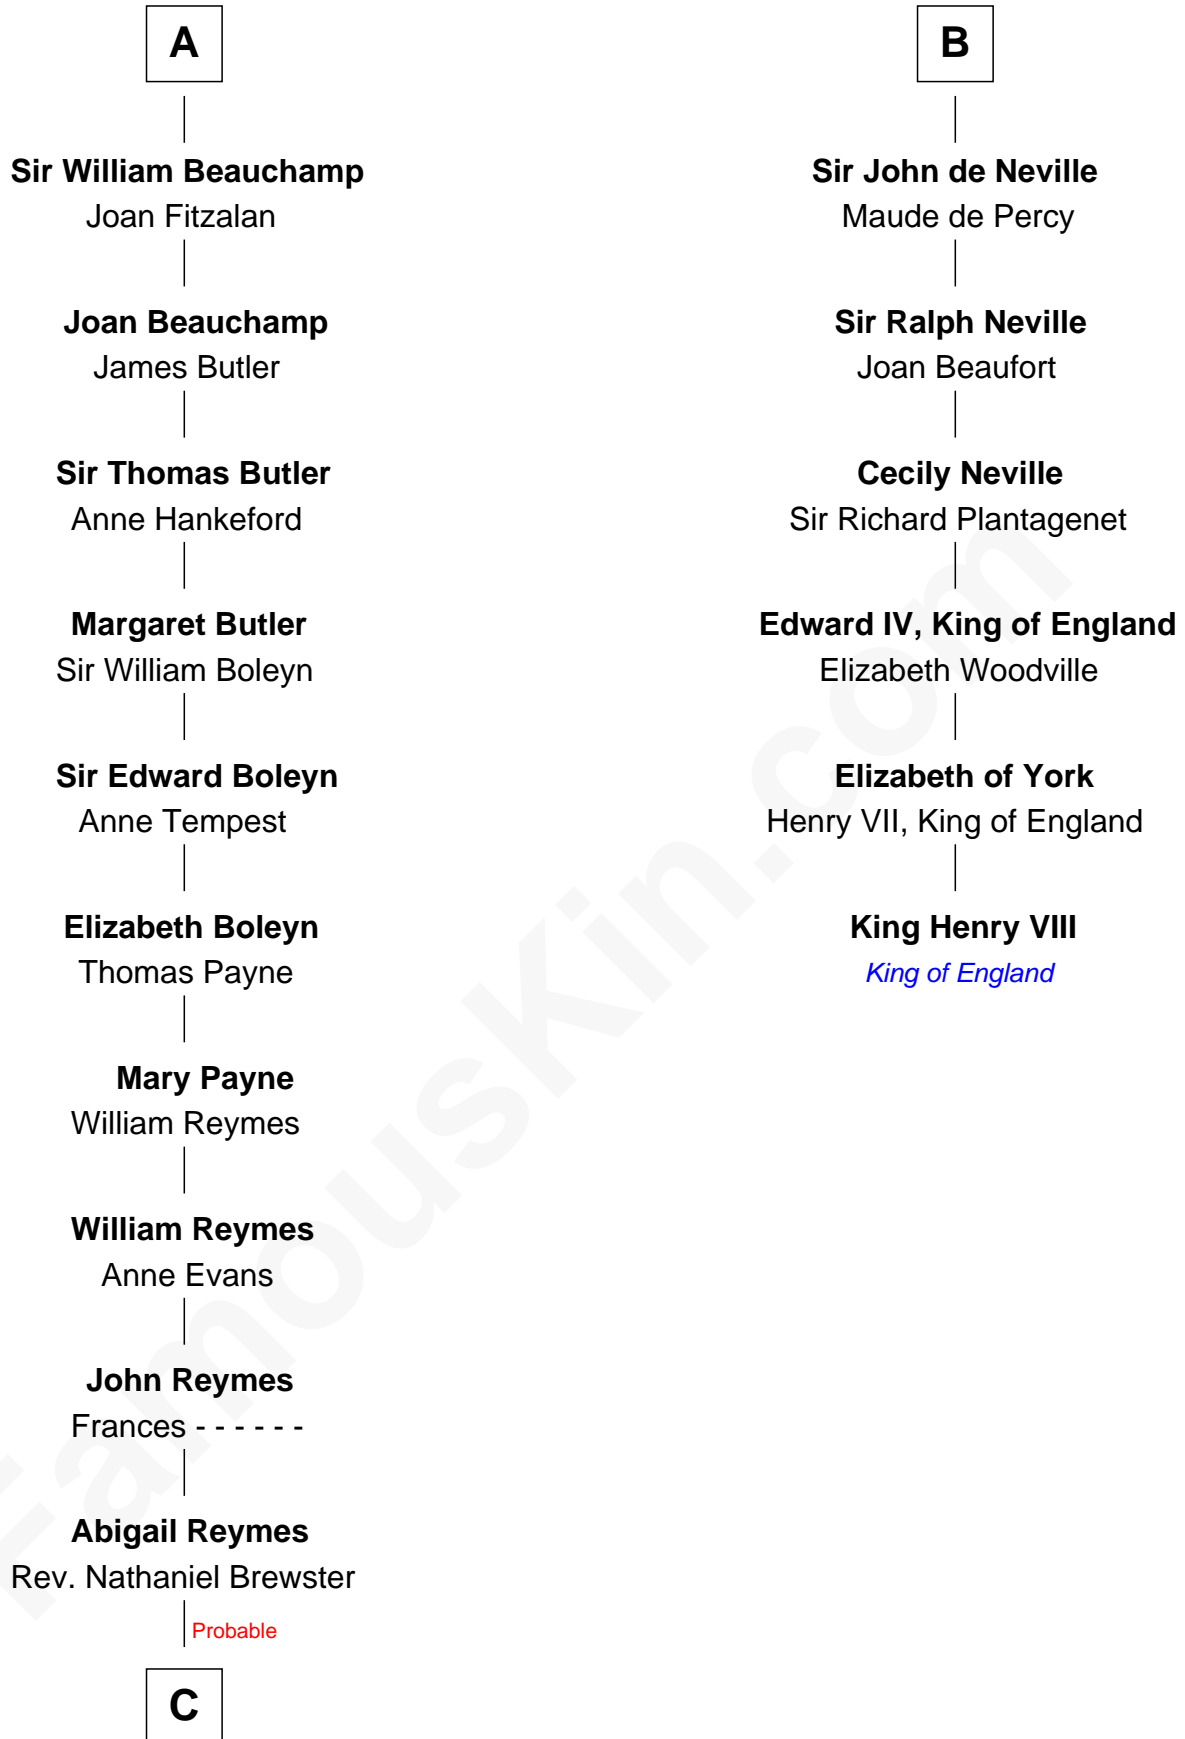

## Relationship Chart of

### William Floyd

*Signer of the Declaration of Independence*

12th cousin 8 times removed of

**King Henry VIII**  
*King of England*

**C**

—  
**Sarah Brewster**  
Jonathan Smith

—  
**Jonathan Smith**  
Elizabeth Platt