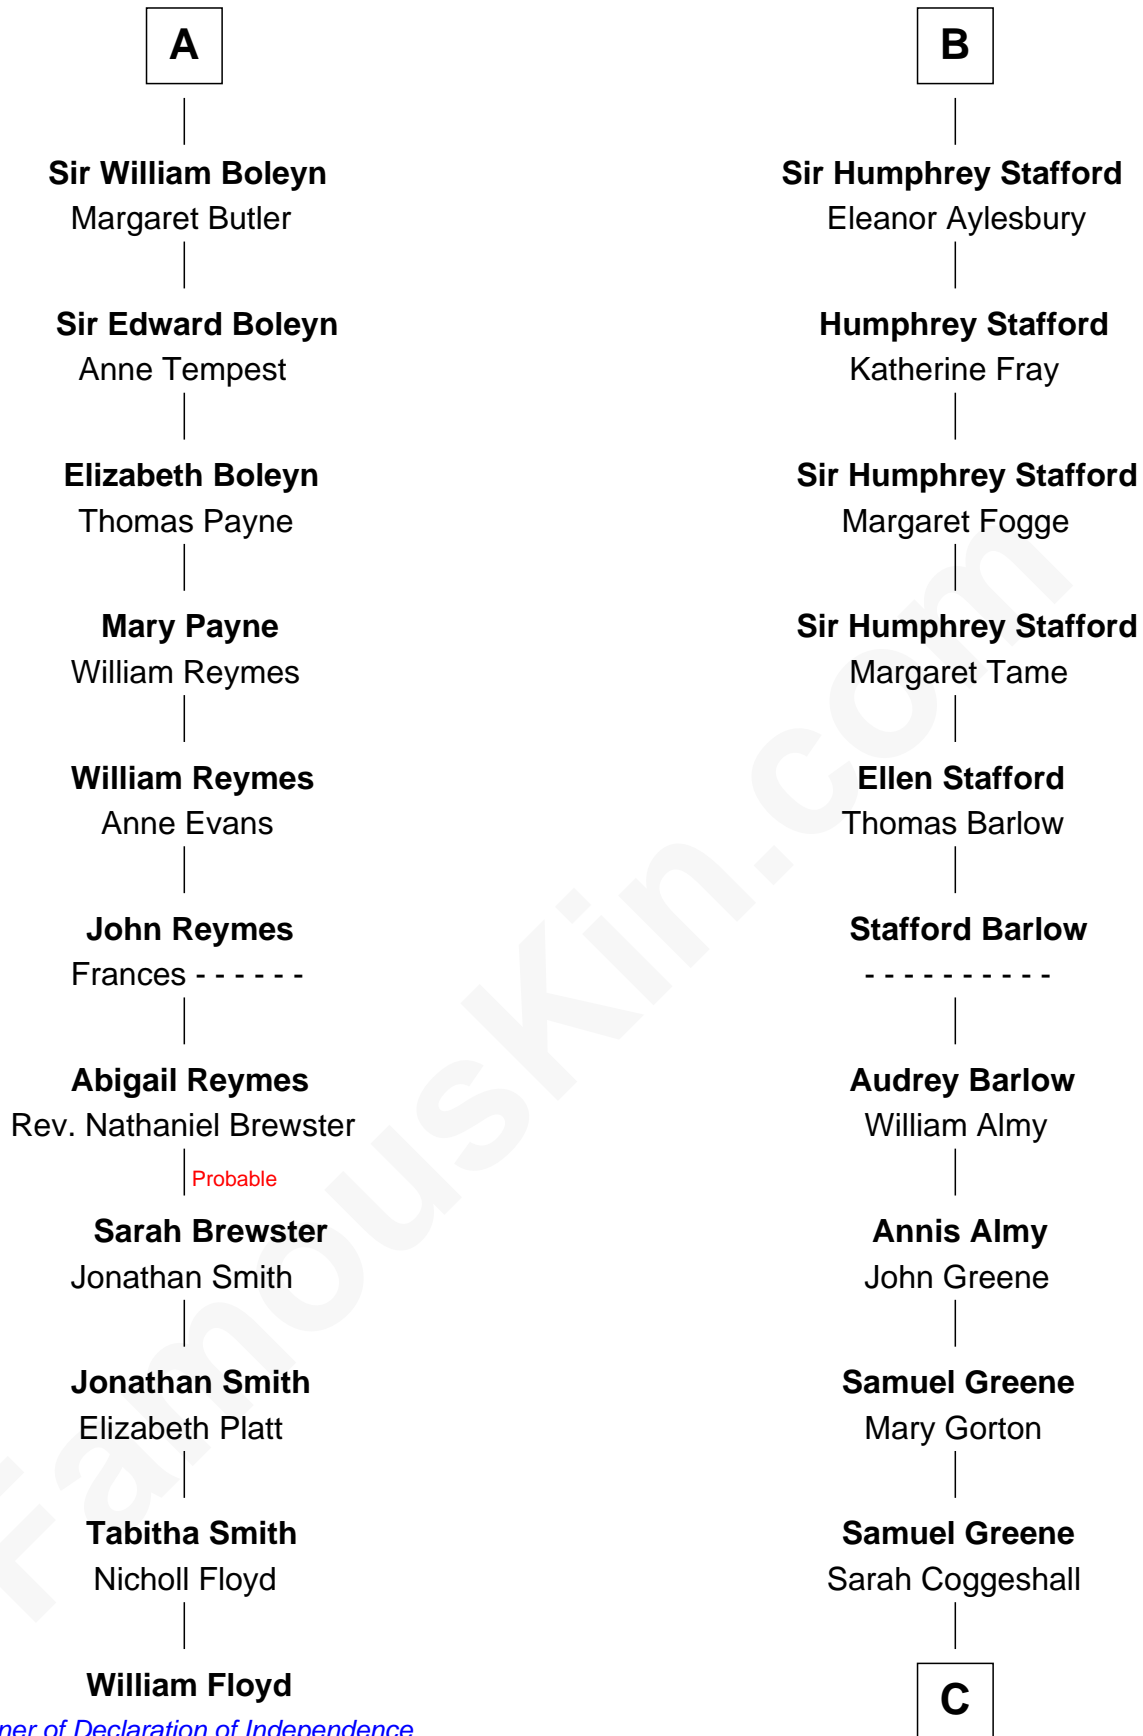

## Relationship Chart of

### William Floyd

*Signer of the Declaration of Independence*

17th cousin 2 times removed of

### Samuel Ward King

*15th Governor of Rhode Island*

**Sir Roger de Somery**

Nichole d'Aubenev

**C**

—  
**Mercy Green**

John Walton

—  
**Welthian Walton**

William Borden King

—  
**Samuel Ward King**

*15th Governor of Rhode Island*

FamousKin.com