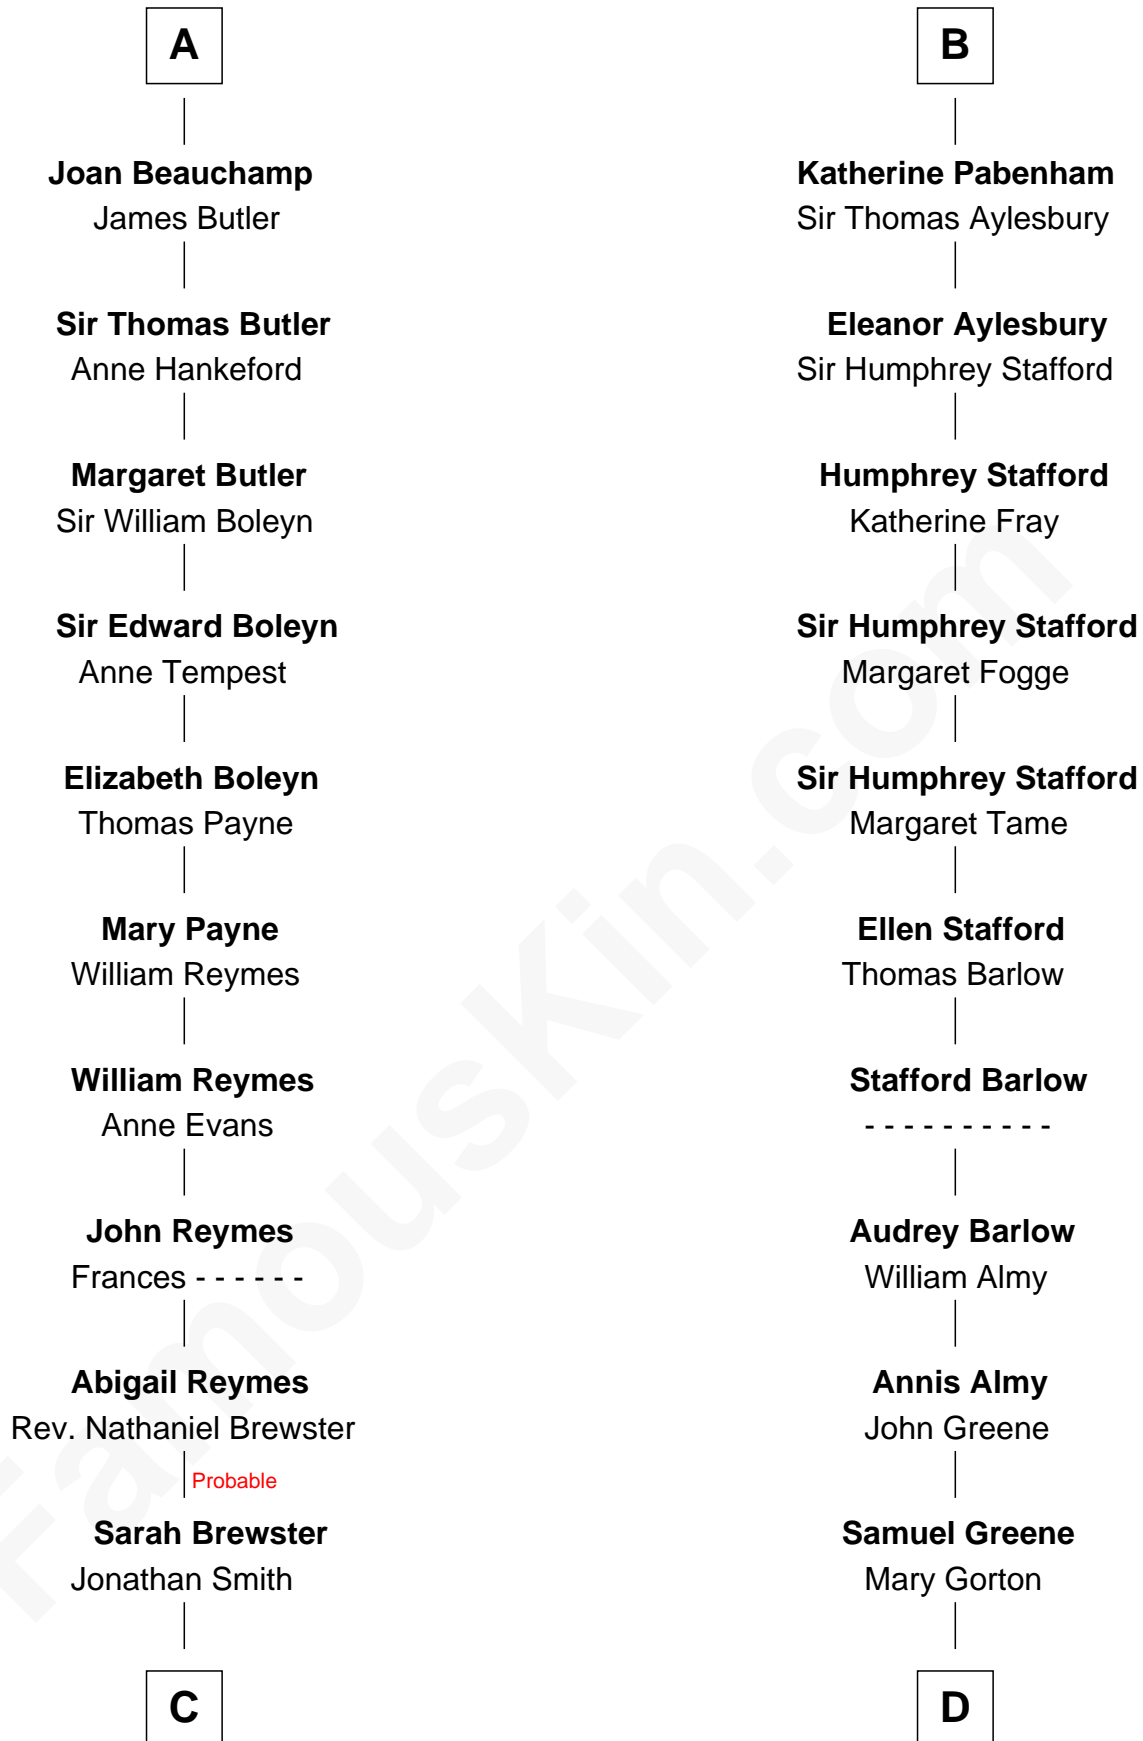

FamousKin.com

Relationship Chart of

William Floyd

Signer of the Declaration of Independence

19th cousin 1 time removed of

Samuel Ward King

15th Governor of Rhode Island

C

Jonathan Smith

Elizabeth Platt

Tabitha Smith

Nicholl Floyd

William Floyd

Signer of Declaration of Independence

D

Samuel Greene

Sarah Coggeshall

Mercy Green

John Walton

Welthian Walton

William Borden King

Samuel Ward King

15th Governor of Rhode Island

FamousKin.com