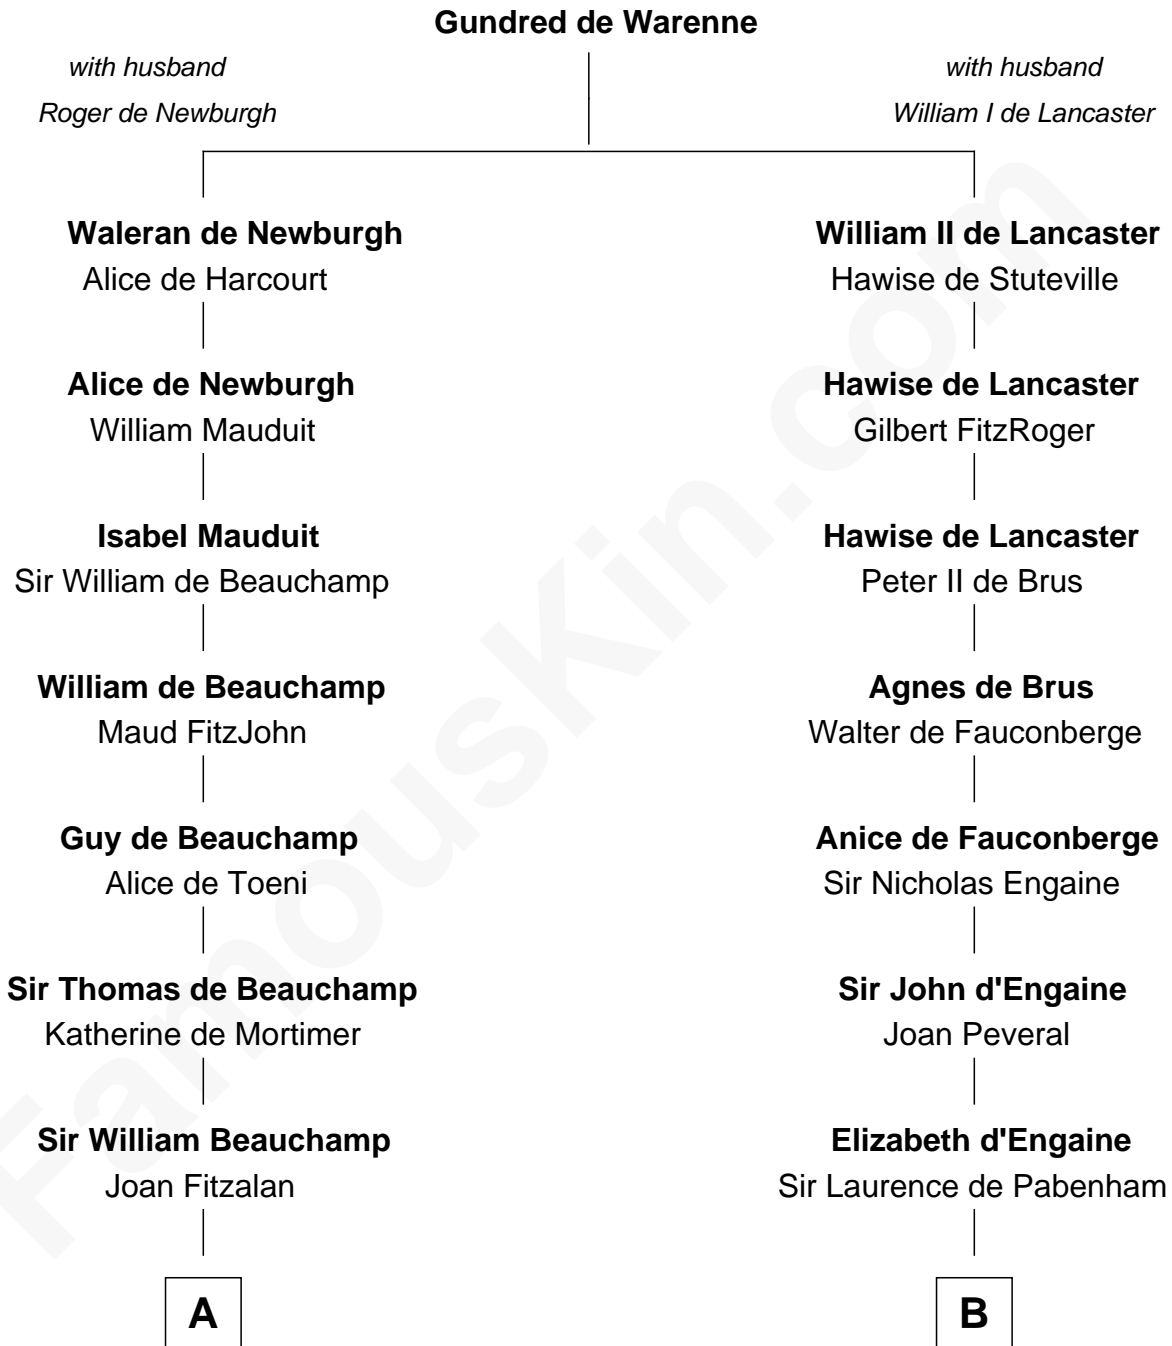

FamousKin.com

Relationship Chart of

William Floyd

Signer of the Declaration of Independence

19th cousin 1 time removed of

Samuel Ward King

15th Governor of Rhode Island

C

Jonathan Smith

Elizabeth Platt

Tabitha Smith

Nicholl Floyd

William Floyd

Signer of Declaration of Independence

D

Samuel Greene

Sarah Coggeshall

Mercy Green

John Walton

Welthian Walton

William Borden King

Samuel Ward King

15th Governor of Rhode Island

FamousKin.com