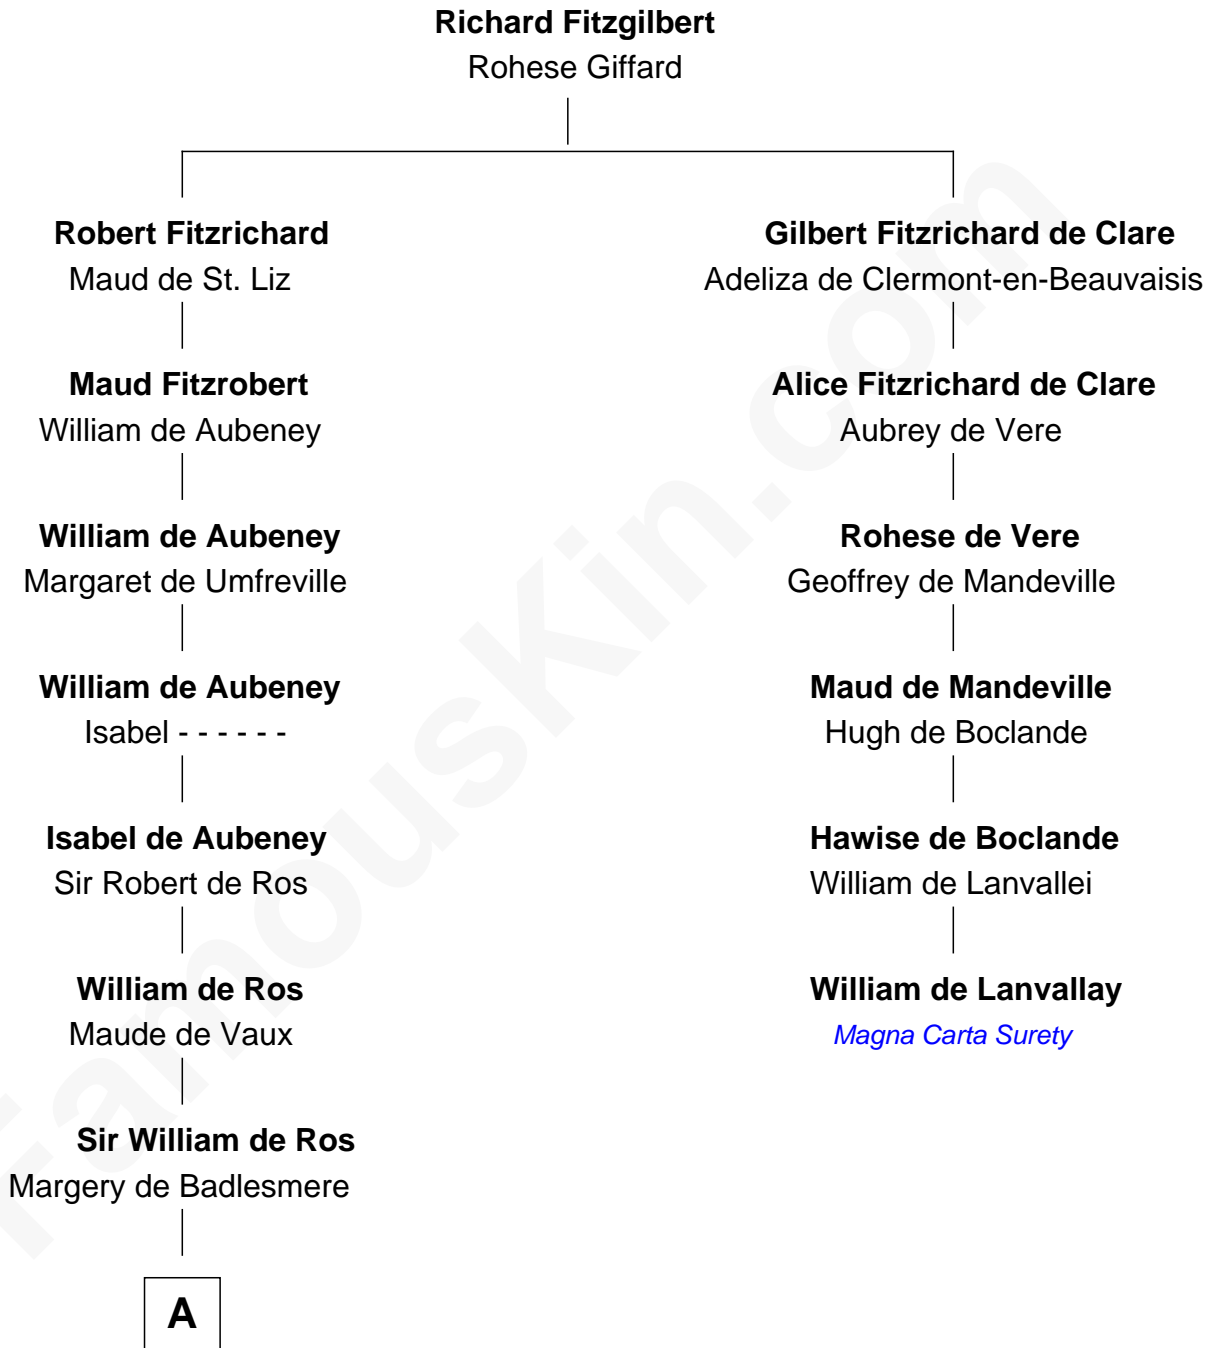

FamousKin.com

Relationship Chart of

William Floyd

Signer of the Declaration of Independence

5th cousin 16 times removed of

William de Lanvallay
Magna Carta Surety

A

Maud de Roos
John de Welles

Anne de Welles
James Butler

James Butler
Joan Beauchamp

Sir Thomas Butler
Anne Hankeford

Margaret Butler
Sir William Boleyn

Sir Edward Boleyn
Anne Tempest

Elizabeth Boleyn
Thomas Payne

Mary Payne
William Reymes