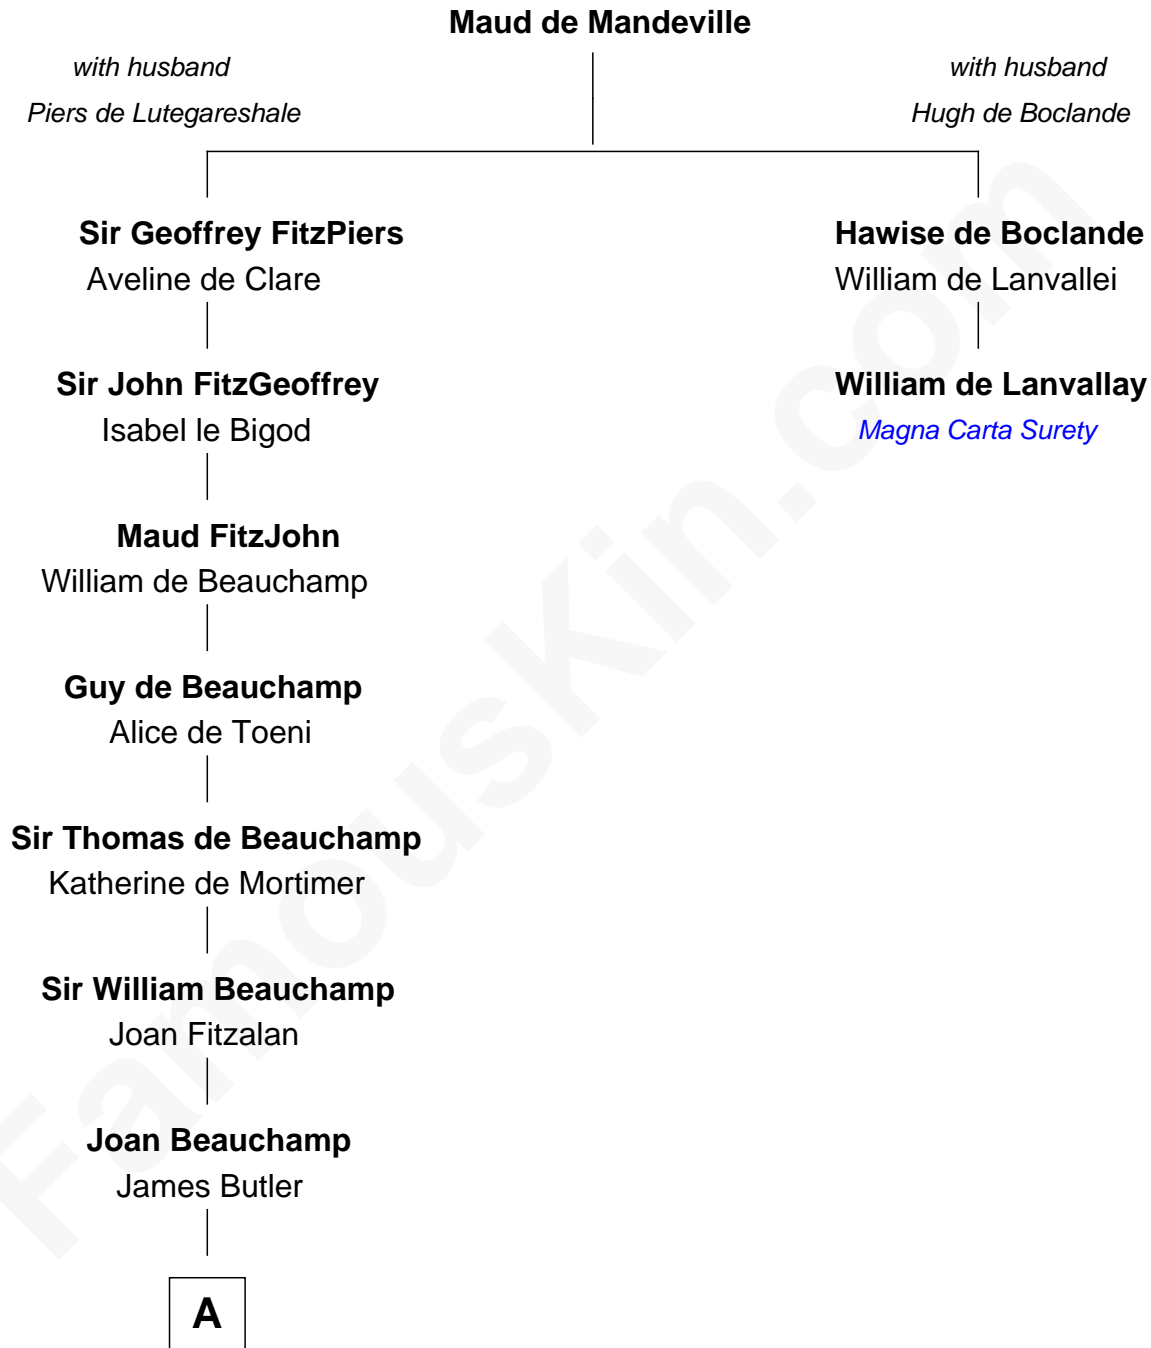

# FamousKin.com

## Relationship Chart of

### William Floyd

*Signer of the Declaration of Independence*

**1st cousin 17 times removed of**

**William de Lanvalley**  
*Magna Carta Surety*

**B**

—  
**Tabitha Smith**  
Nicholl Floyd

—  
**William Floyd**