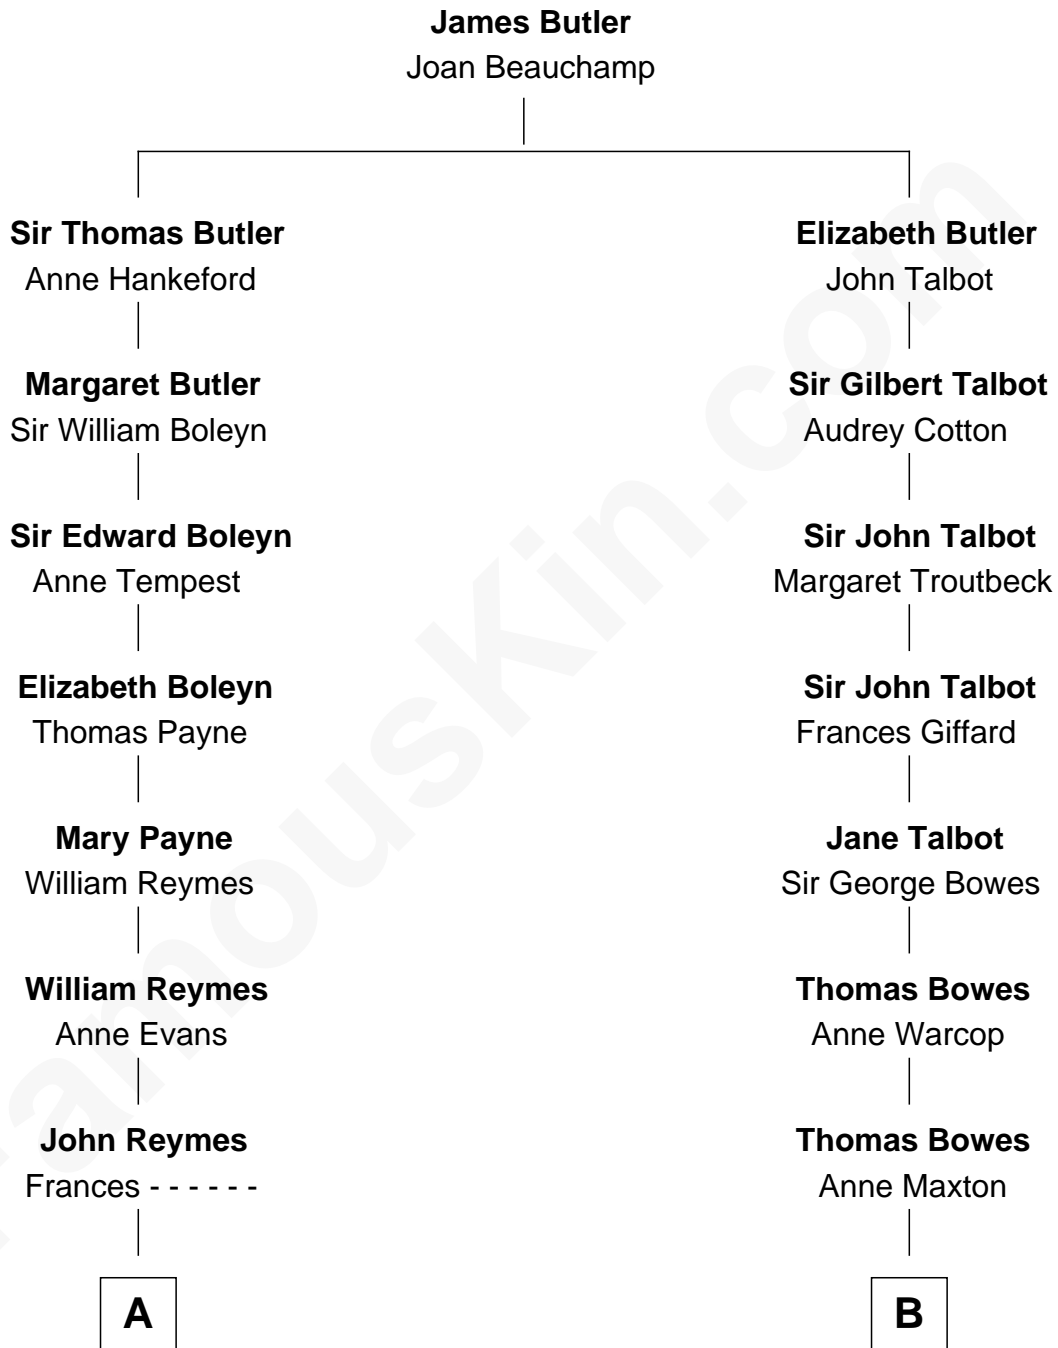

FamousKin.com

Relationship Chart of

William Floyd

Signer of the Declaration of Independence

11th cousin 5 times removed of

Benedict Cumberbatch

Movie, Television and Stage Actor

A

Abigail Reymes
Rev. Nathaniel Brewster

Probable

Sarah Brewster
Jonathan Smith

Jonathan Smith
Elizabeth Platt

Tabitha Smith
Nicholl Floyd

William Floyd
Signer of Declaration of Independence

B

Sir William Bowes
Elizabeth Blakiston

Anne Bowes
Edward Chaloner

William Chaloner
Mary Finney

William Chaloner
Emma Harvey

Caroline Chaloner
Abraham Parry Cumberbatch

Robert William Cumberbatch
Louisa Grace Hanson

Henry Alfred Cumberbatch
Hélène Gertrude Rees