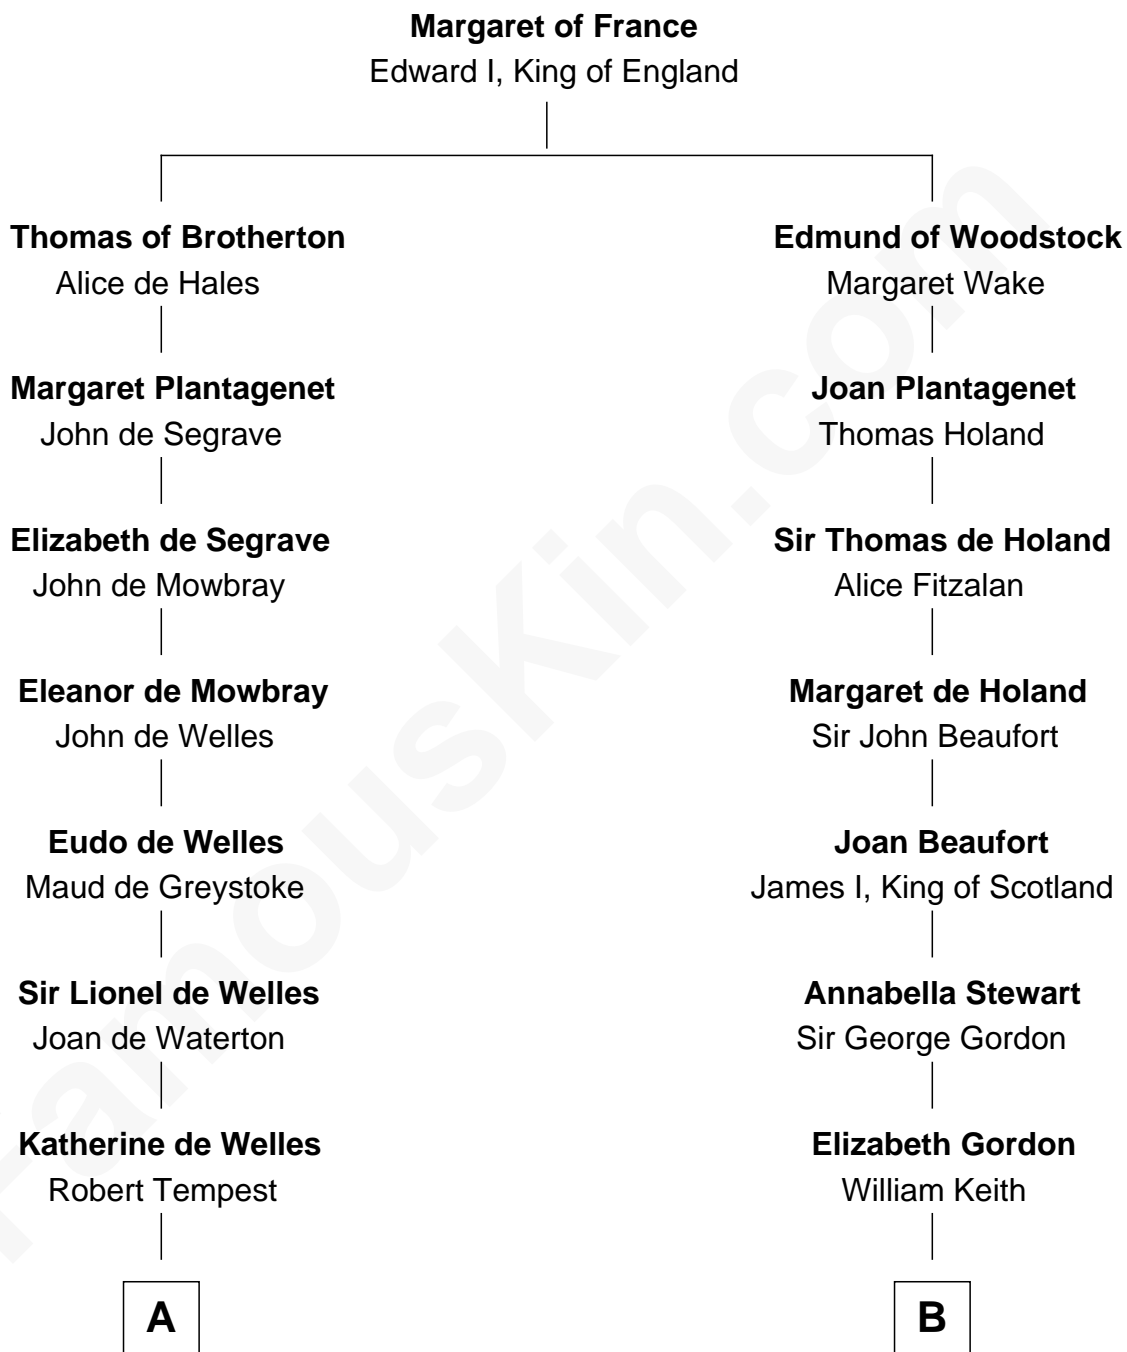

FamousKin.com

Relationship Chart of

William Floyd

Signer of the Declaration of Independence

17th cousin 3 times removed of

Alan Turing

WWII Codebreaker of Nazi Enigma Machine

C

Jean Stewart Fraser

John Robert Turing

Rev. John Robert Turing

Fanny Montague Boyd

Julius Matheson Turing

Ethel Sara Stoney

Alan Turing

WWII Codebreaker of Nazi Enigma Machine