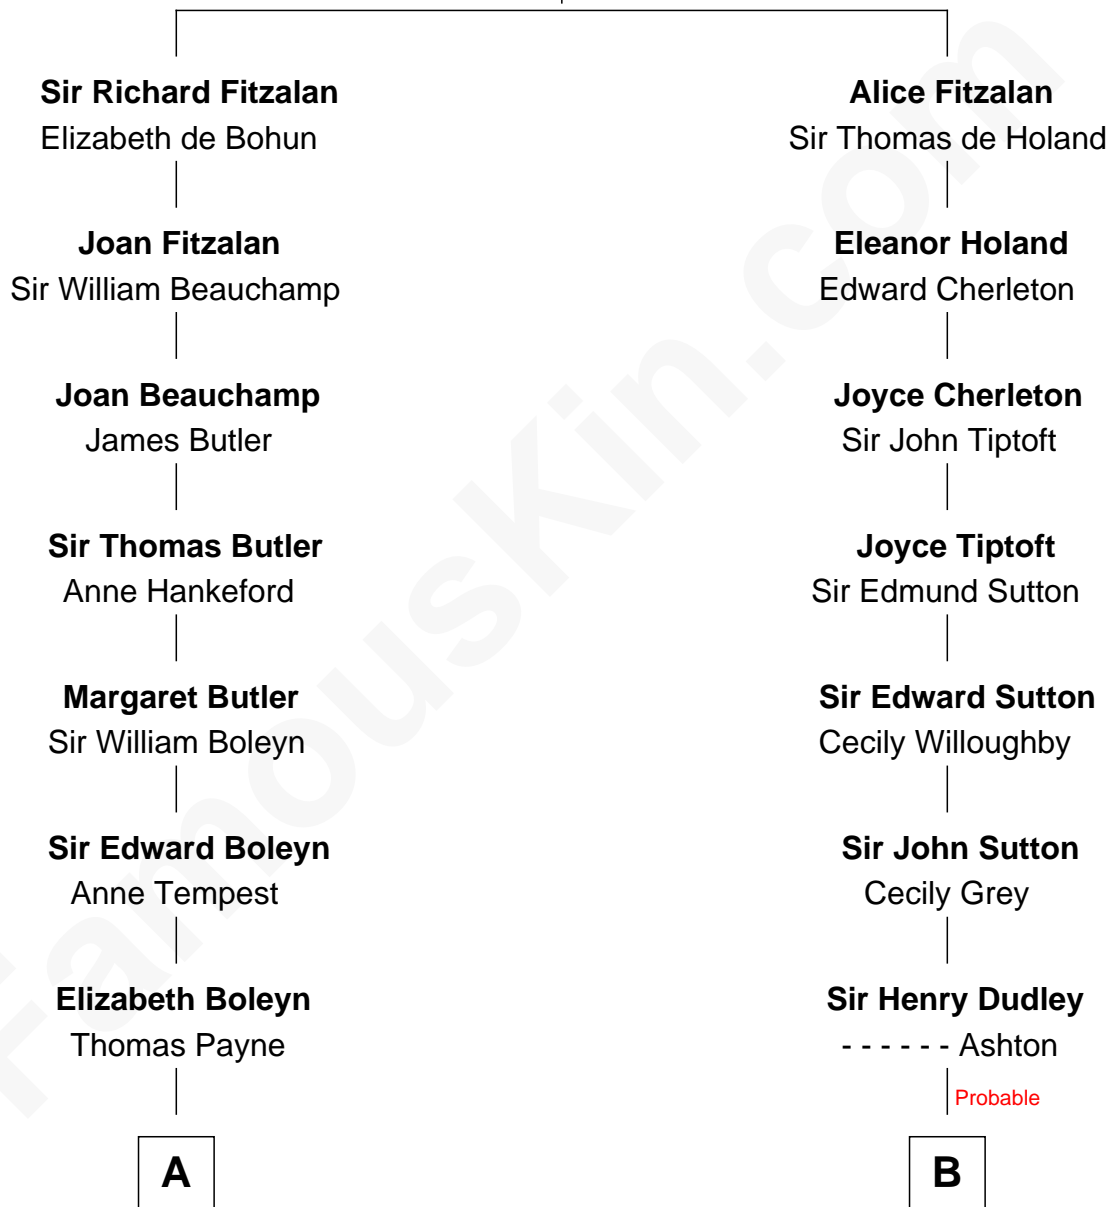

FamousKin.com

Relationship Chart of

William Floyd

Signer of the Declaration of Independence

14th cousin of

Jane (Appleton) Pierce

First Lady of President Franklin Pierce

Richard Fitzalan
Eleanor Plantagenet

Tabitha Smith
Nicholl Floyd

William Floyd

Signer of Declaration of Independence

B

Roger Dudley
Susanna Thorne

Gov. Thomas Dudley
Dorothy York

Anne Dudley
Gov. Simon Bradstreet

Sarah Bradstreet
Rev. Richard Hubbard