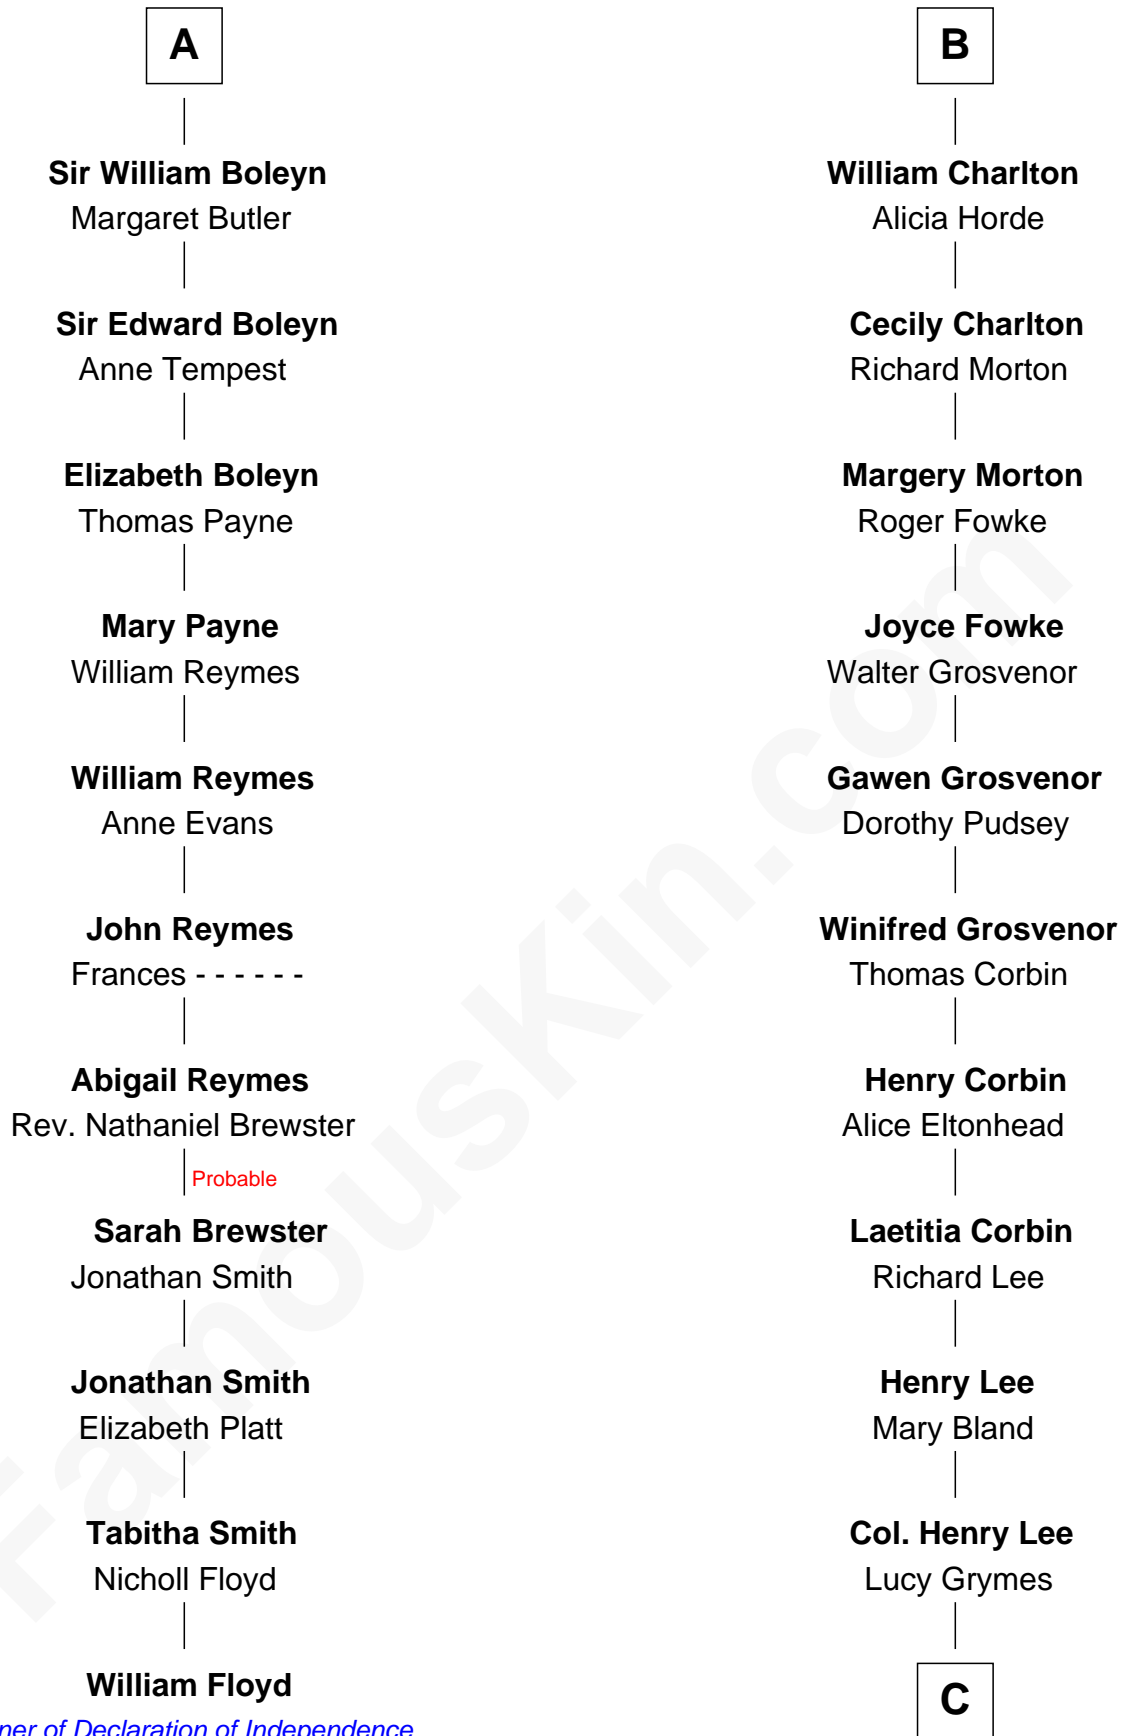

FamousKin.com

Relationship Chart of

William Floyd

Signer of the Declaration of Independence

17th cousin 2 times removed of

Fitzhugh Lee

40th Governor of Virginia

Sir Roger de Somery

Nichole d'Aubenev

C

Maj. Gen. Henry Lee

Anne Hill Carter

Sydney Smith Lee

Anna Maria Mason

Fitzhugh Lee

40th Governor of Virginia