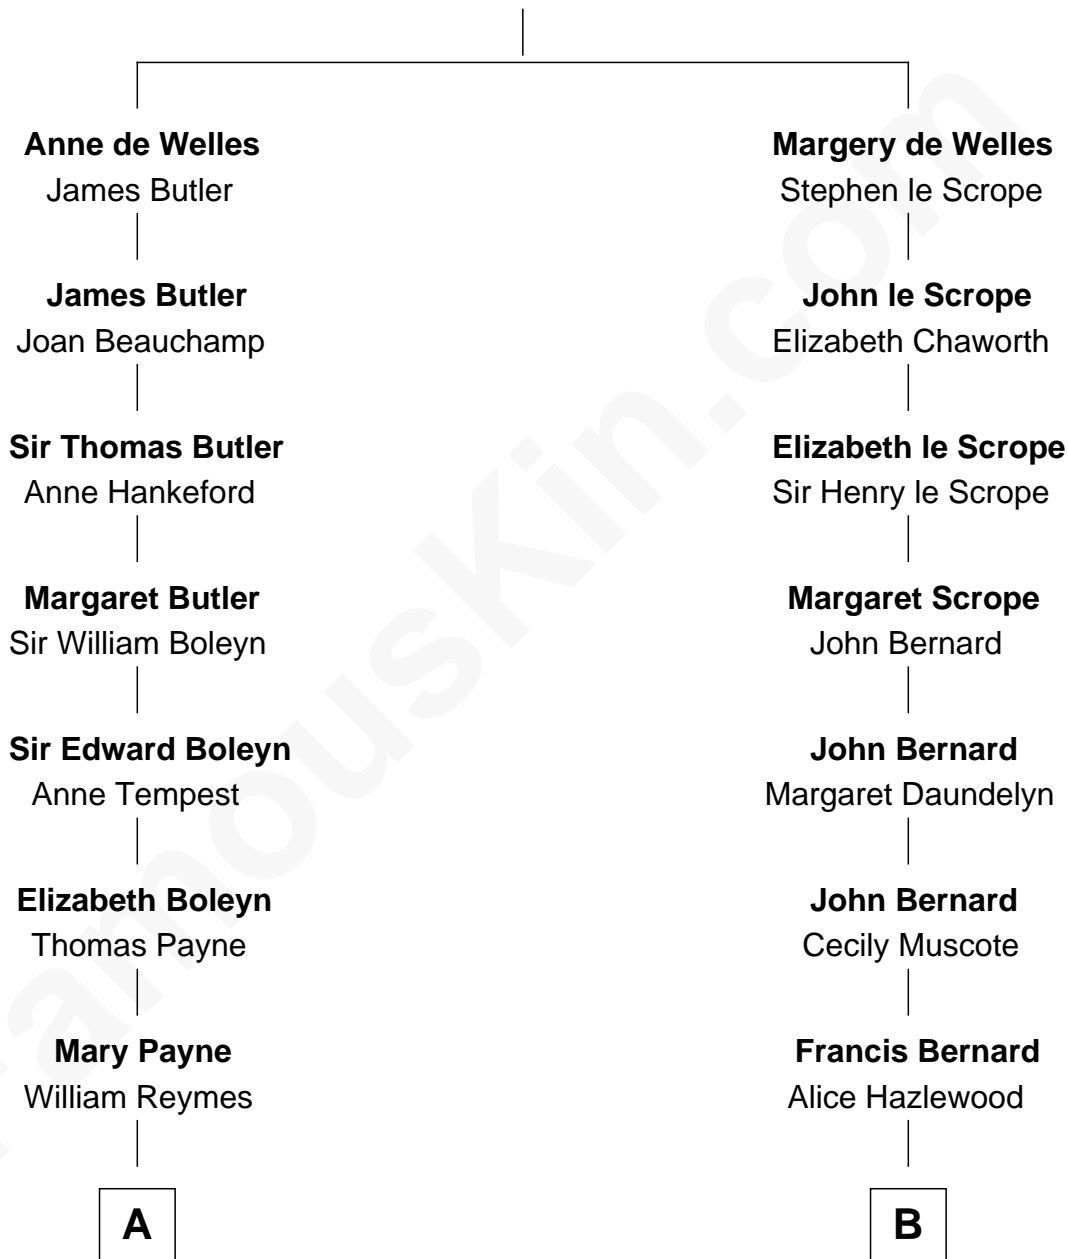

## Relationship Chart of

### William Floyd

*Signer of the Declaration of Independence*

13th cousin 2 times removed of

### Fitzhugh Lee

*40th Governor of Virginia*

**John de Welles**

Maud de Roos

**A**

**William Reymes**

Anne Evans

**John Reymes**