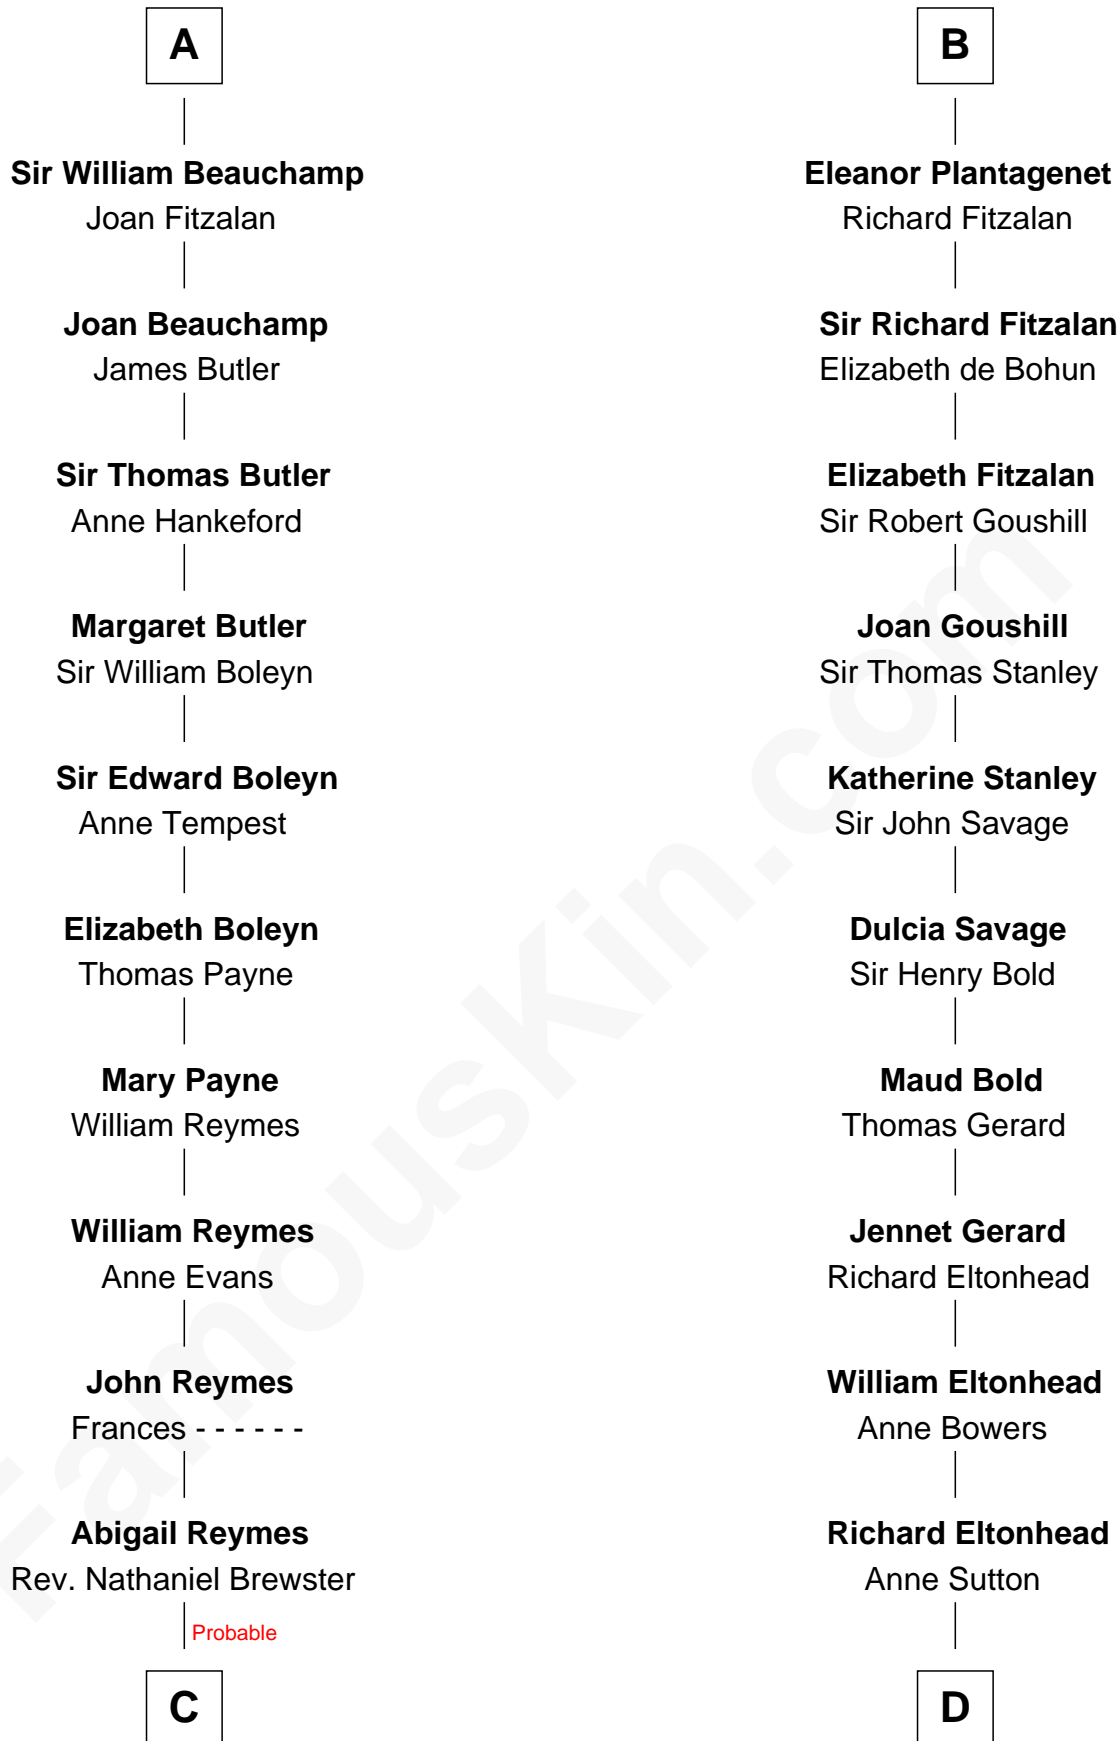

FamousKin.com

Relationship Chart of

William Floyd

Signer of the Declaration of Independence

20th cousin 1 time removed of

Thomas Sim Lee

2nd and 7th Governor of Maryland

C

Sarah Brewster
Jonathan Smith

Jonathan Smith
Elizabeth Platt

Tabitha Smith
Nicholl Floyd

William Floyd

Signer of Declaration of Independence

D

Alice Eltonhead
Henry Corbin

Laetitia Corbin
Richard Lee