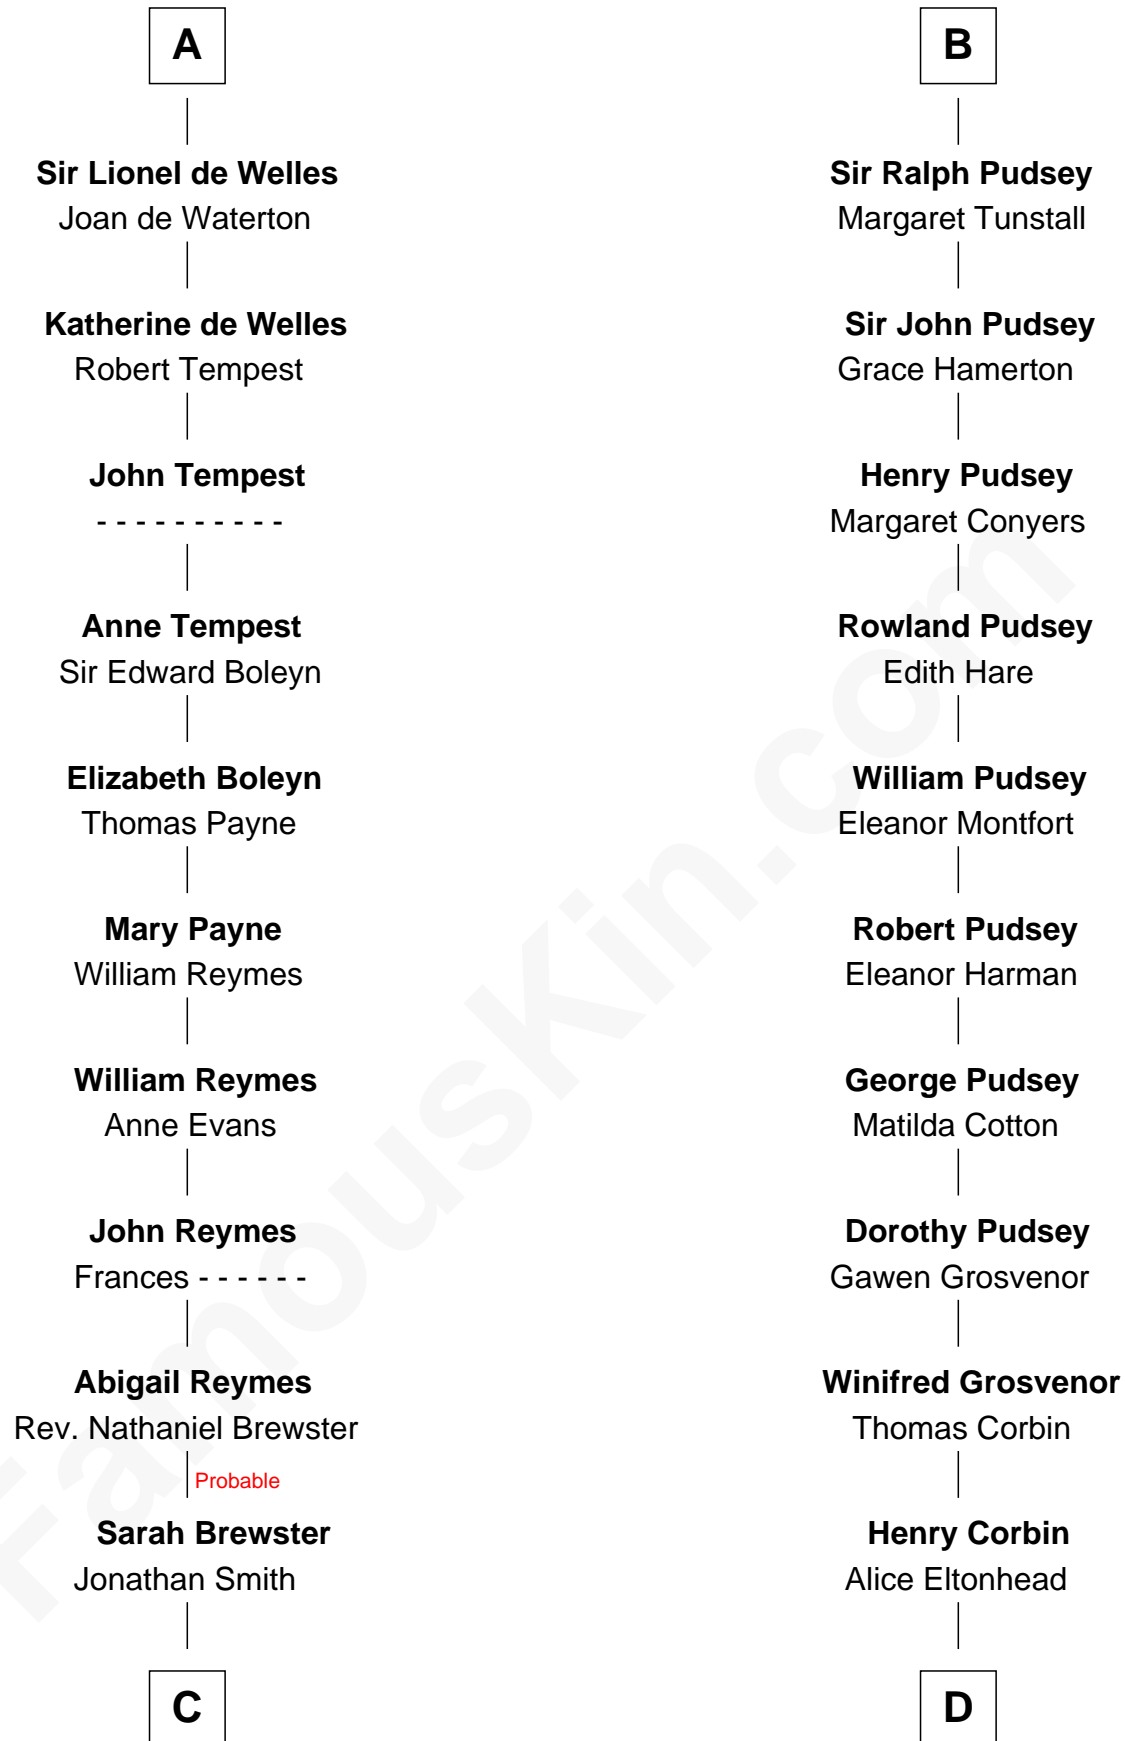

FamousKin.com

Relationship Chart of

William Floyd

Signer of the Declaration of Independence

19th cousin 1 time removed of

Thomas Sim Lee

2nd and 7th Governor of Maryland

Sir Richard FitzRoy

Rose de Dover

C

Jonathan Smith

Elizabeth Platt

Tabitha Smith

Nicholl Floyd

William Floyd

Signer of Declaration of Independence