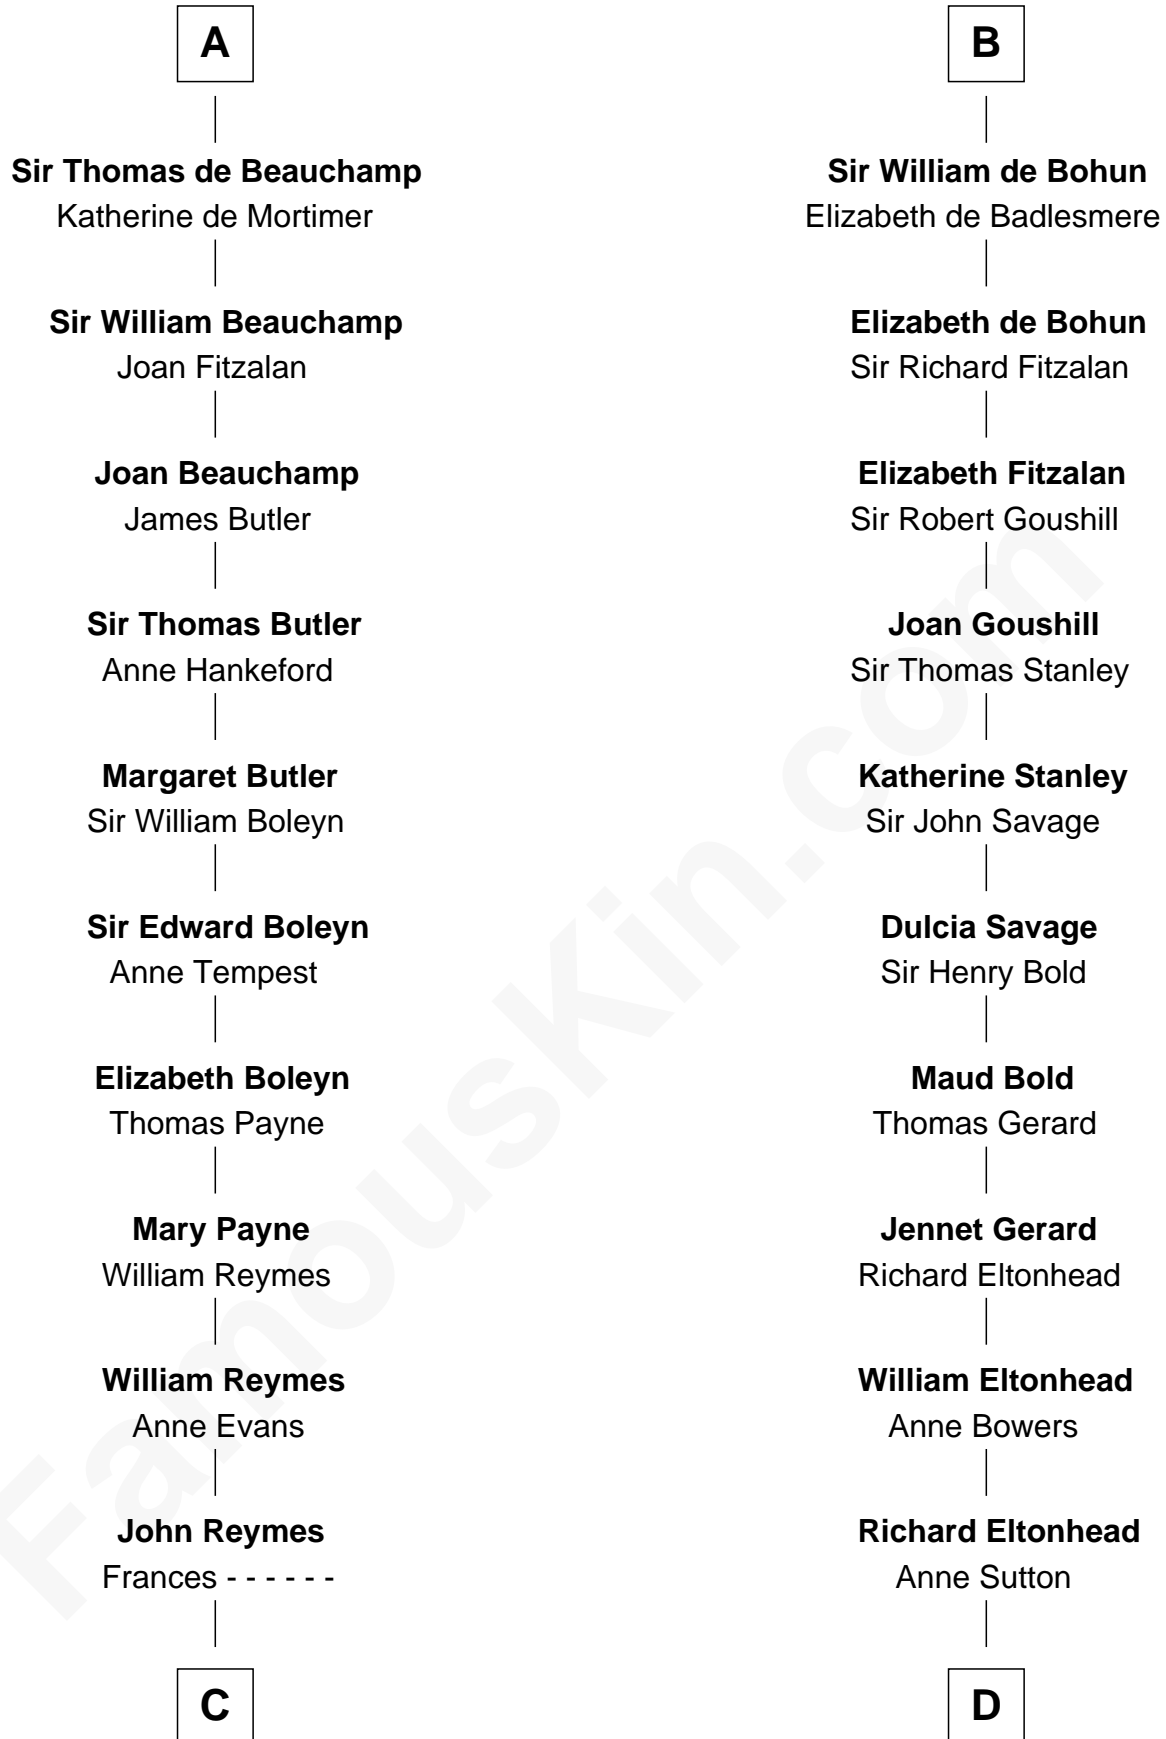

## Relationship Chart of

### William Floyd

*Signer of the Declaration of Independence*

21st cousin of

### Thomas Sim Lee

*2nd and 7th Governor of Maryland*

**Mitchertach O'Toole**

Cacht Inion Loigsig O'Morda

**C**

**Abigail Reymes**  
Rev. Nathaniel Brewster

Probable

**Sarah Brewster**  
Jonathan Smith

**Jonathan Smith**  
Elizabeth Platt

**Tabitha Smith**  
Nicholl Floyd

**William Floyd**  
*Signer of Declaration of Independence*

**D**

**Alice Eltonhead**  
Henry Corbin

**Laetitia Corbin**  
Richard Lee