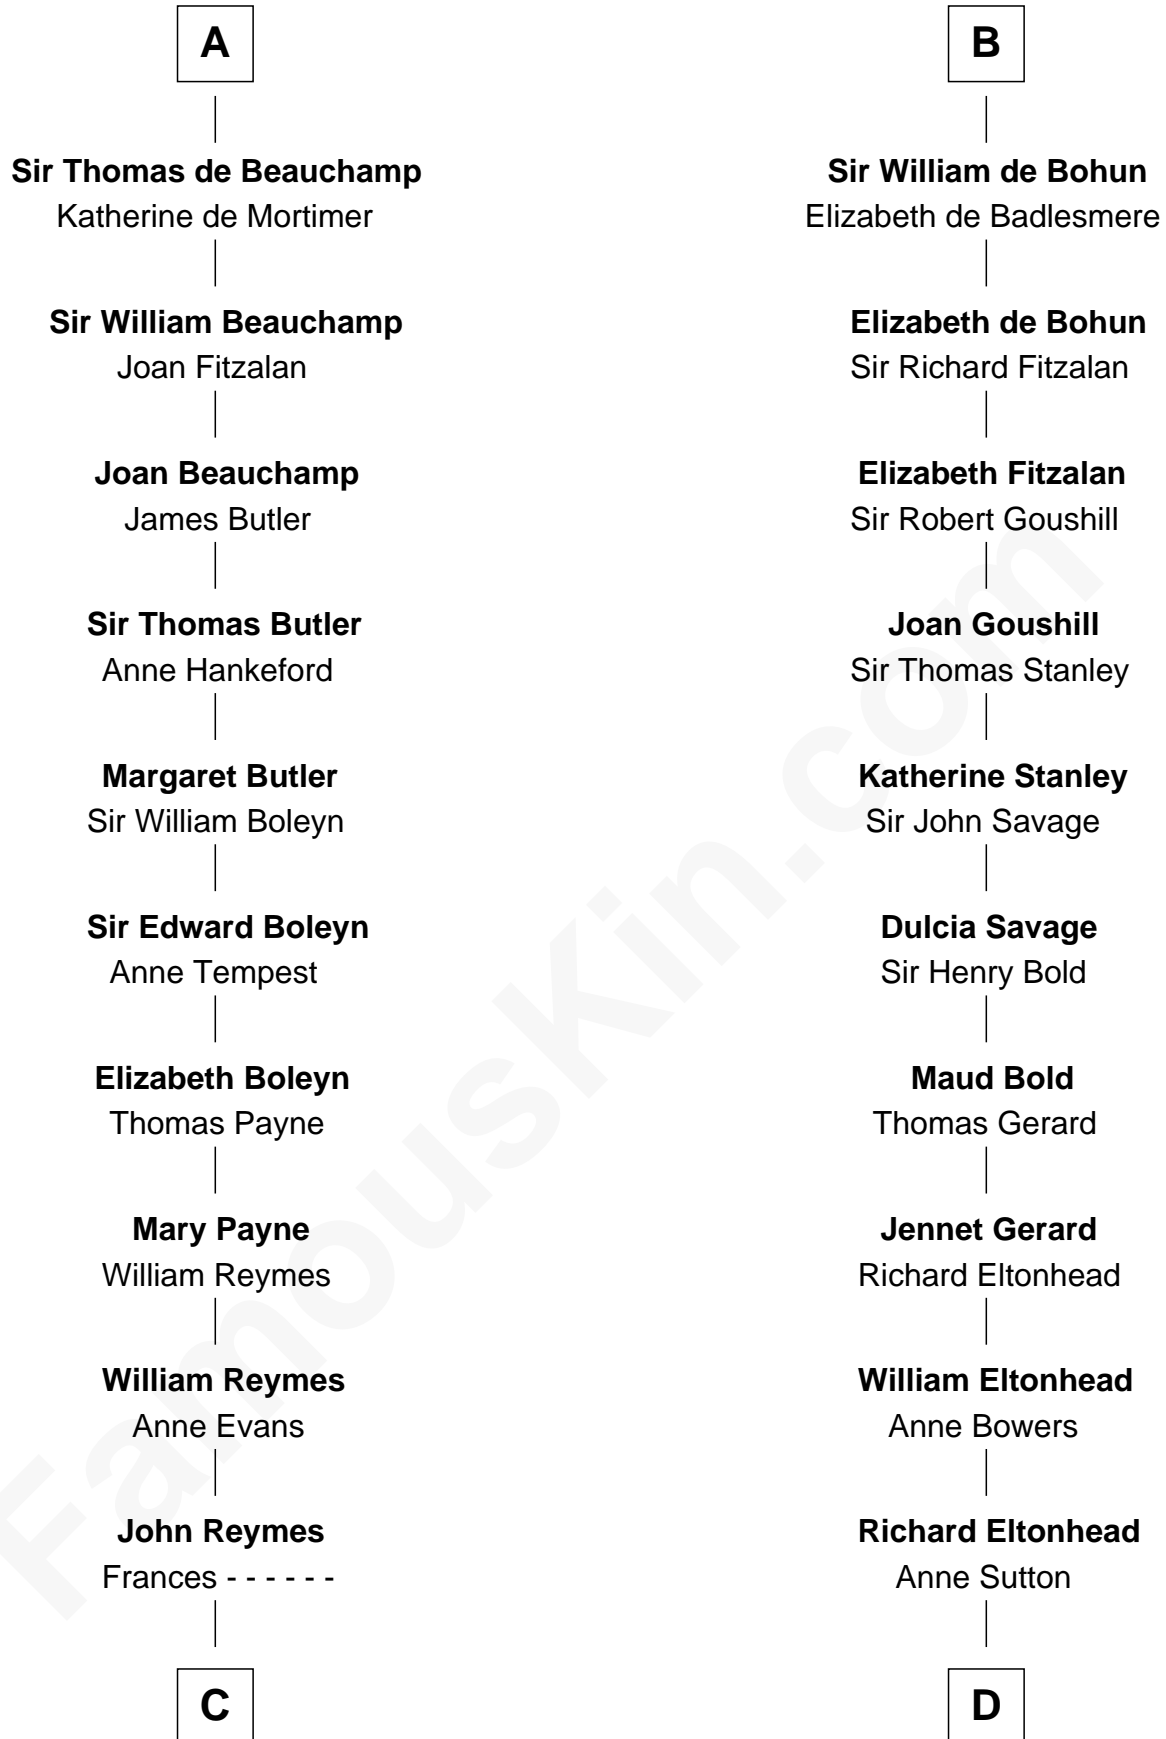

FamousKin.com Relationship Chart of

William Floyd

Signer of the Declaration of Independence

21st cousin of

Thomas Sim Lee

2nd and 7th Governor of Maryland

Enna MacMurrough

C

Abigail Reymes
Rev. Nathaniel Brewster

Probable

Sarah Brewster
Jonathan Smith

Jonathan Smith
Elizabeth Platt

Tabitha Smith
Nicholl Floyd

William Floyd
Signer of Declaration of Independence

D

Alice Eltonhead
Henry Corbin